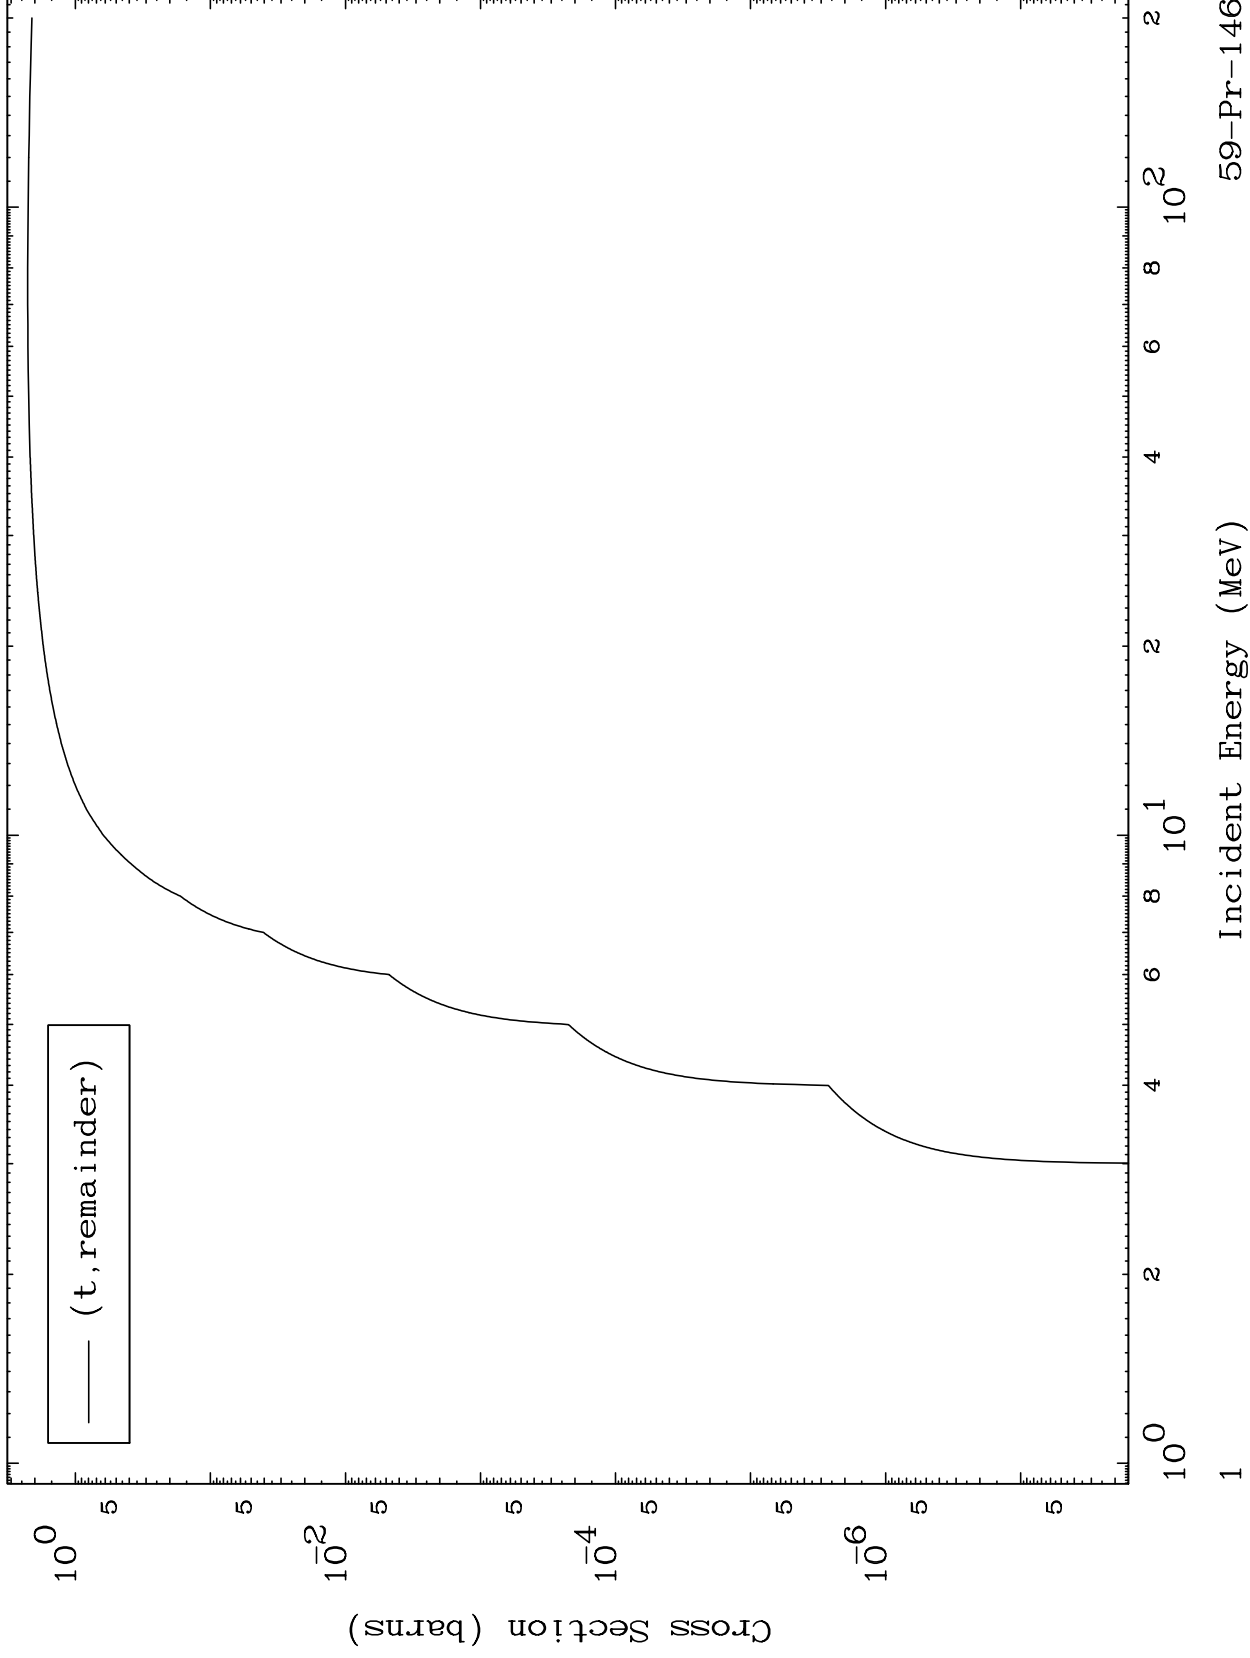

Press Mouse Button to Start

MAT 5940

Triton Major
0 Kelvin Cross Sections

59-Pr-146

59-Pr-146