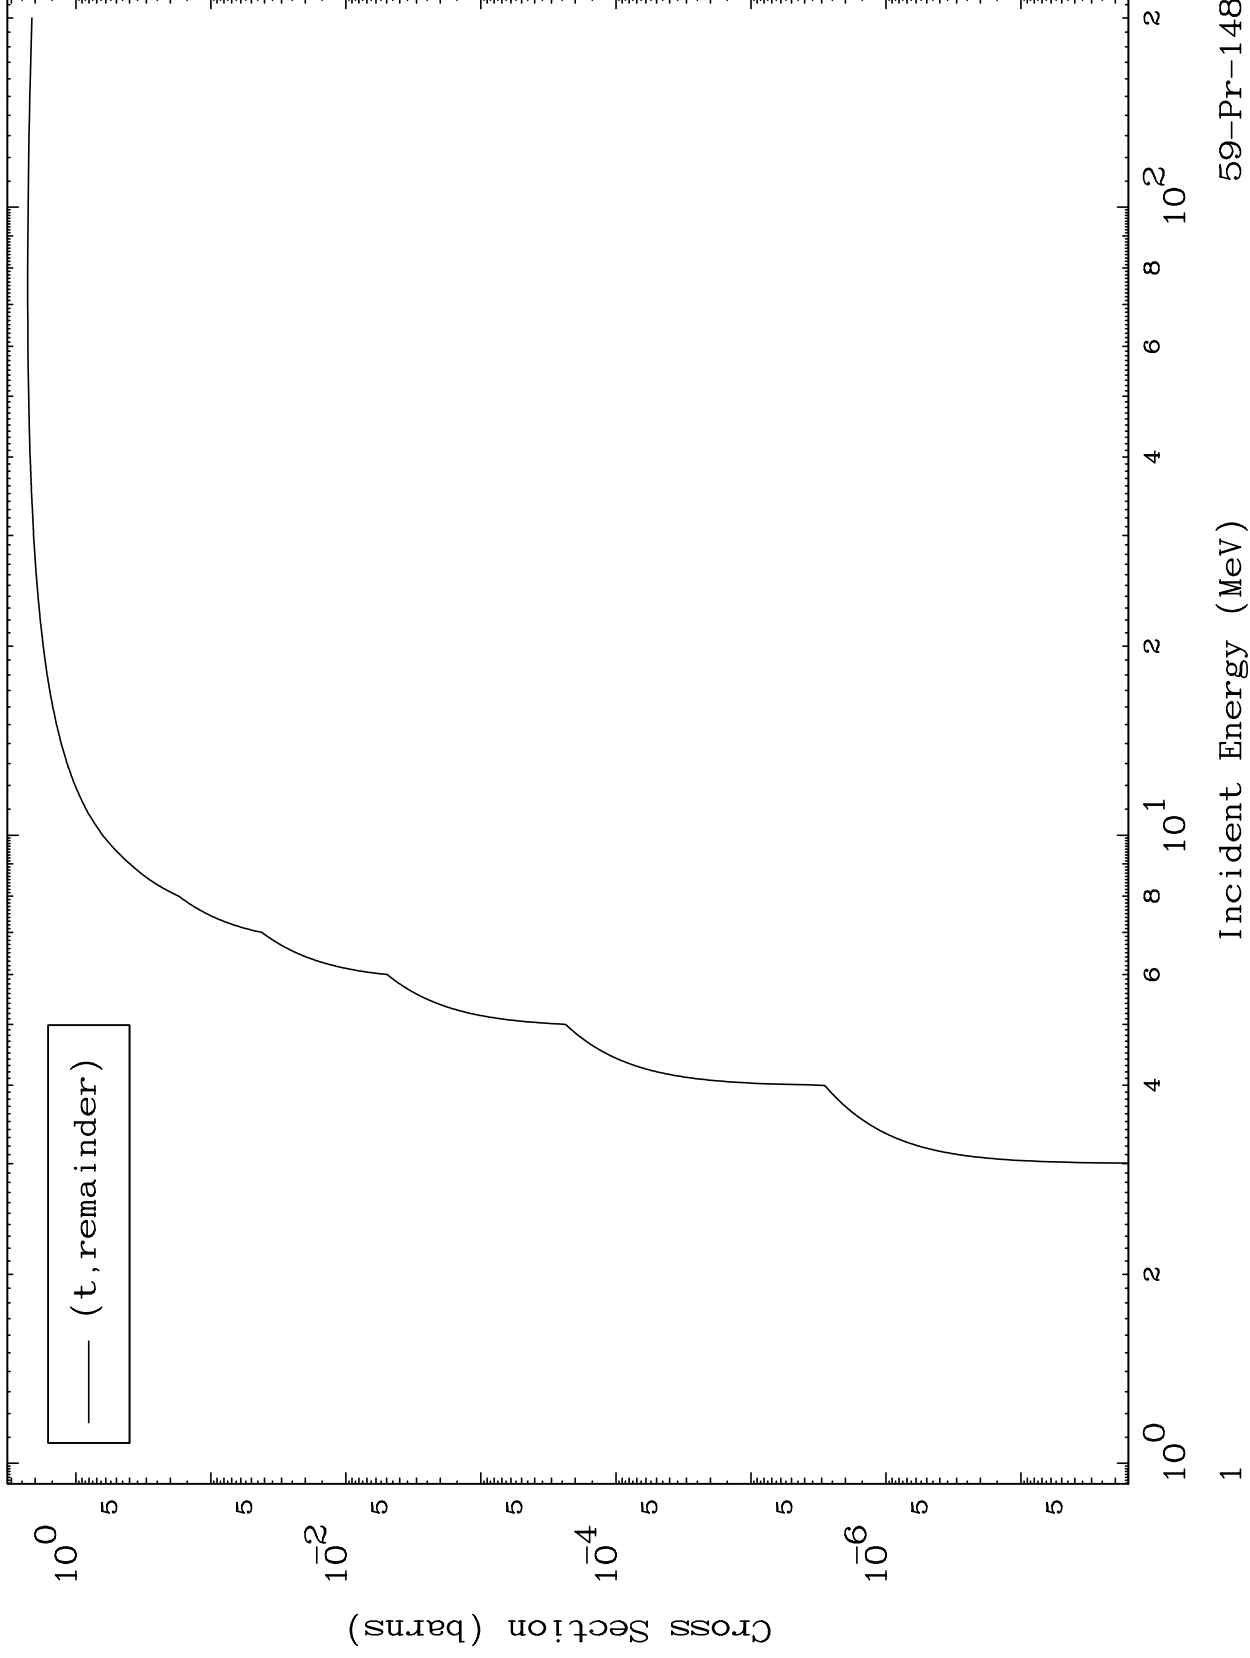

Press Mouse Button to Start

MAT 5946

Triton Major
0 Kelvin Cross Sections

59-Pr-148

59-Pr-148

Incident Energy (MeV)