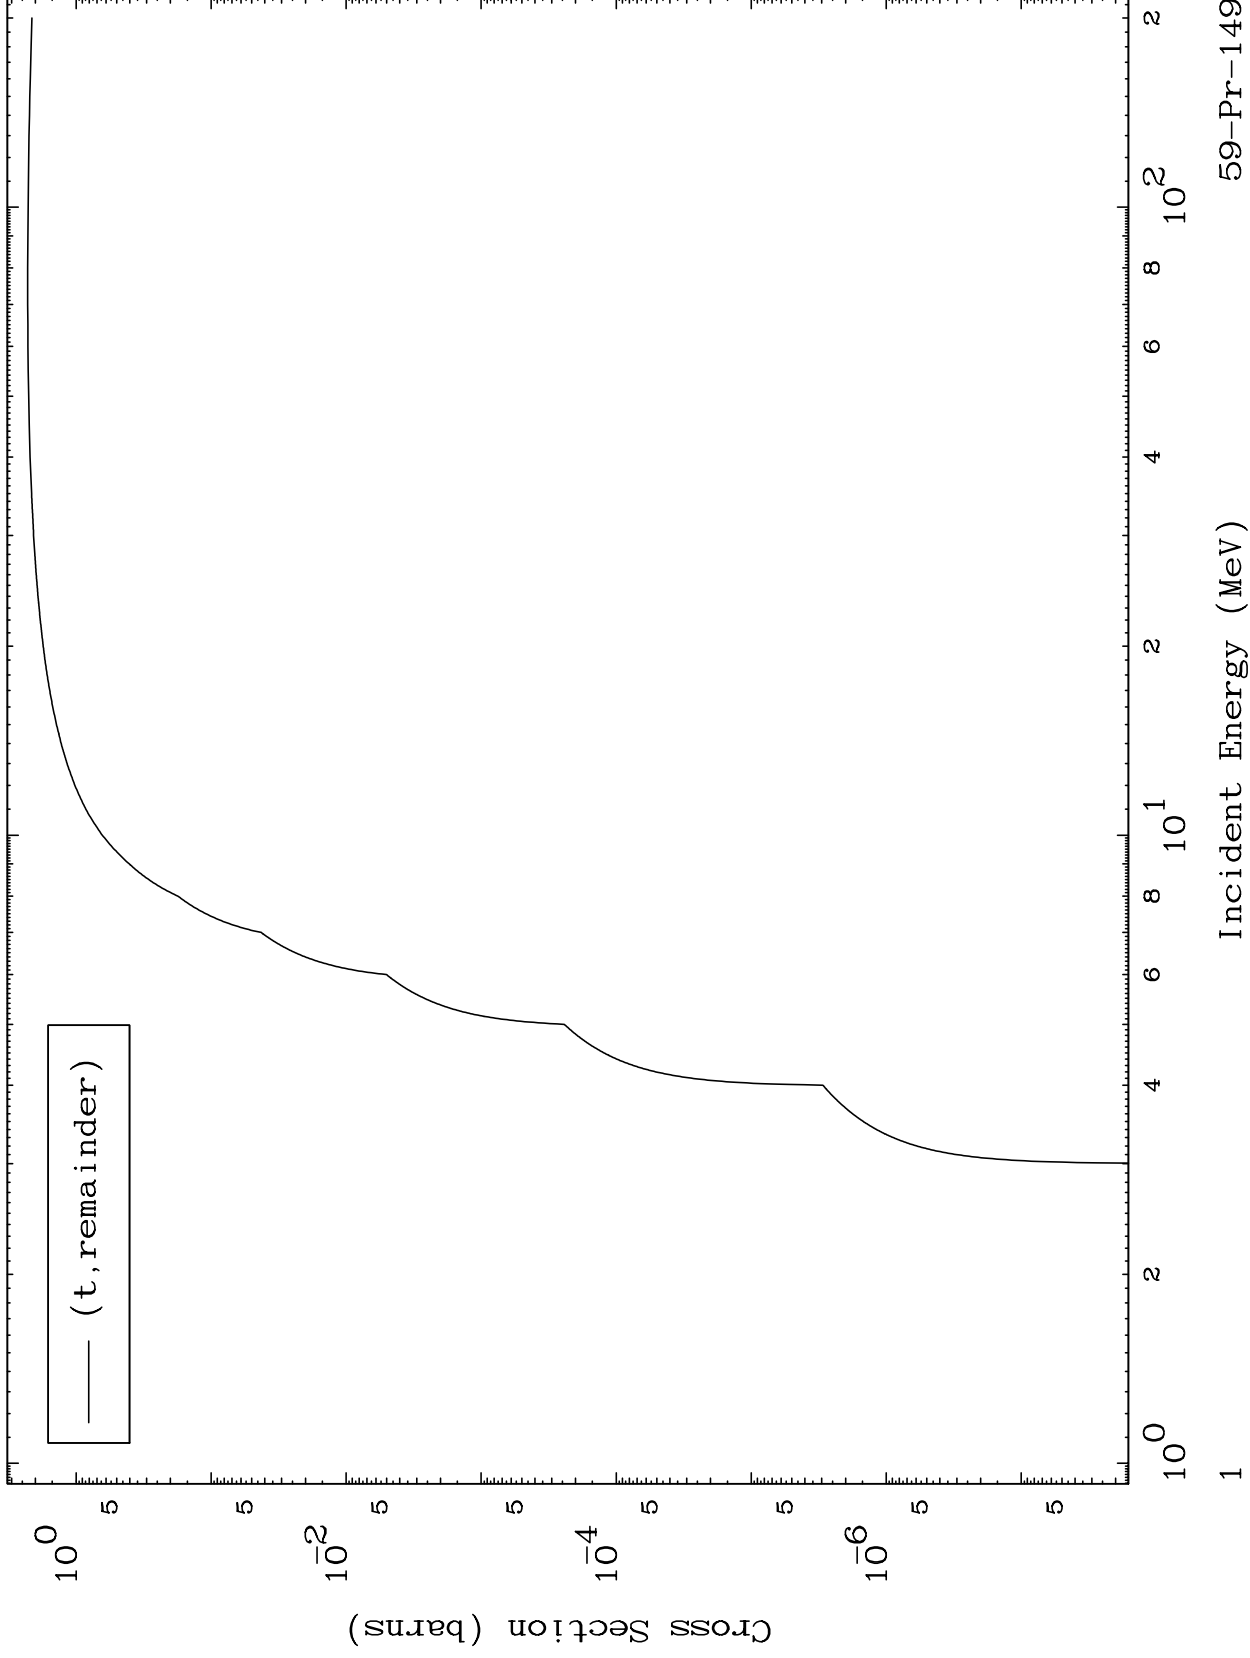

Press Mouse Button to Start

MAT 5949

Triton Major  
0 Kelvin Cross Sections

59-Pr-149

59-Pr-149

Incident Energy (MeV)