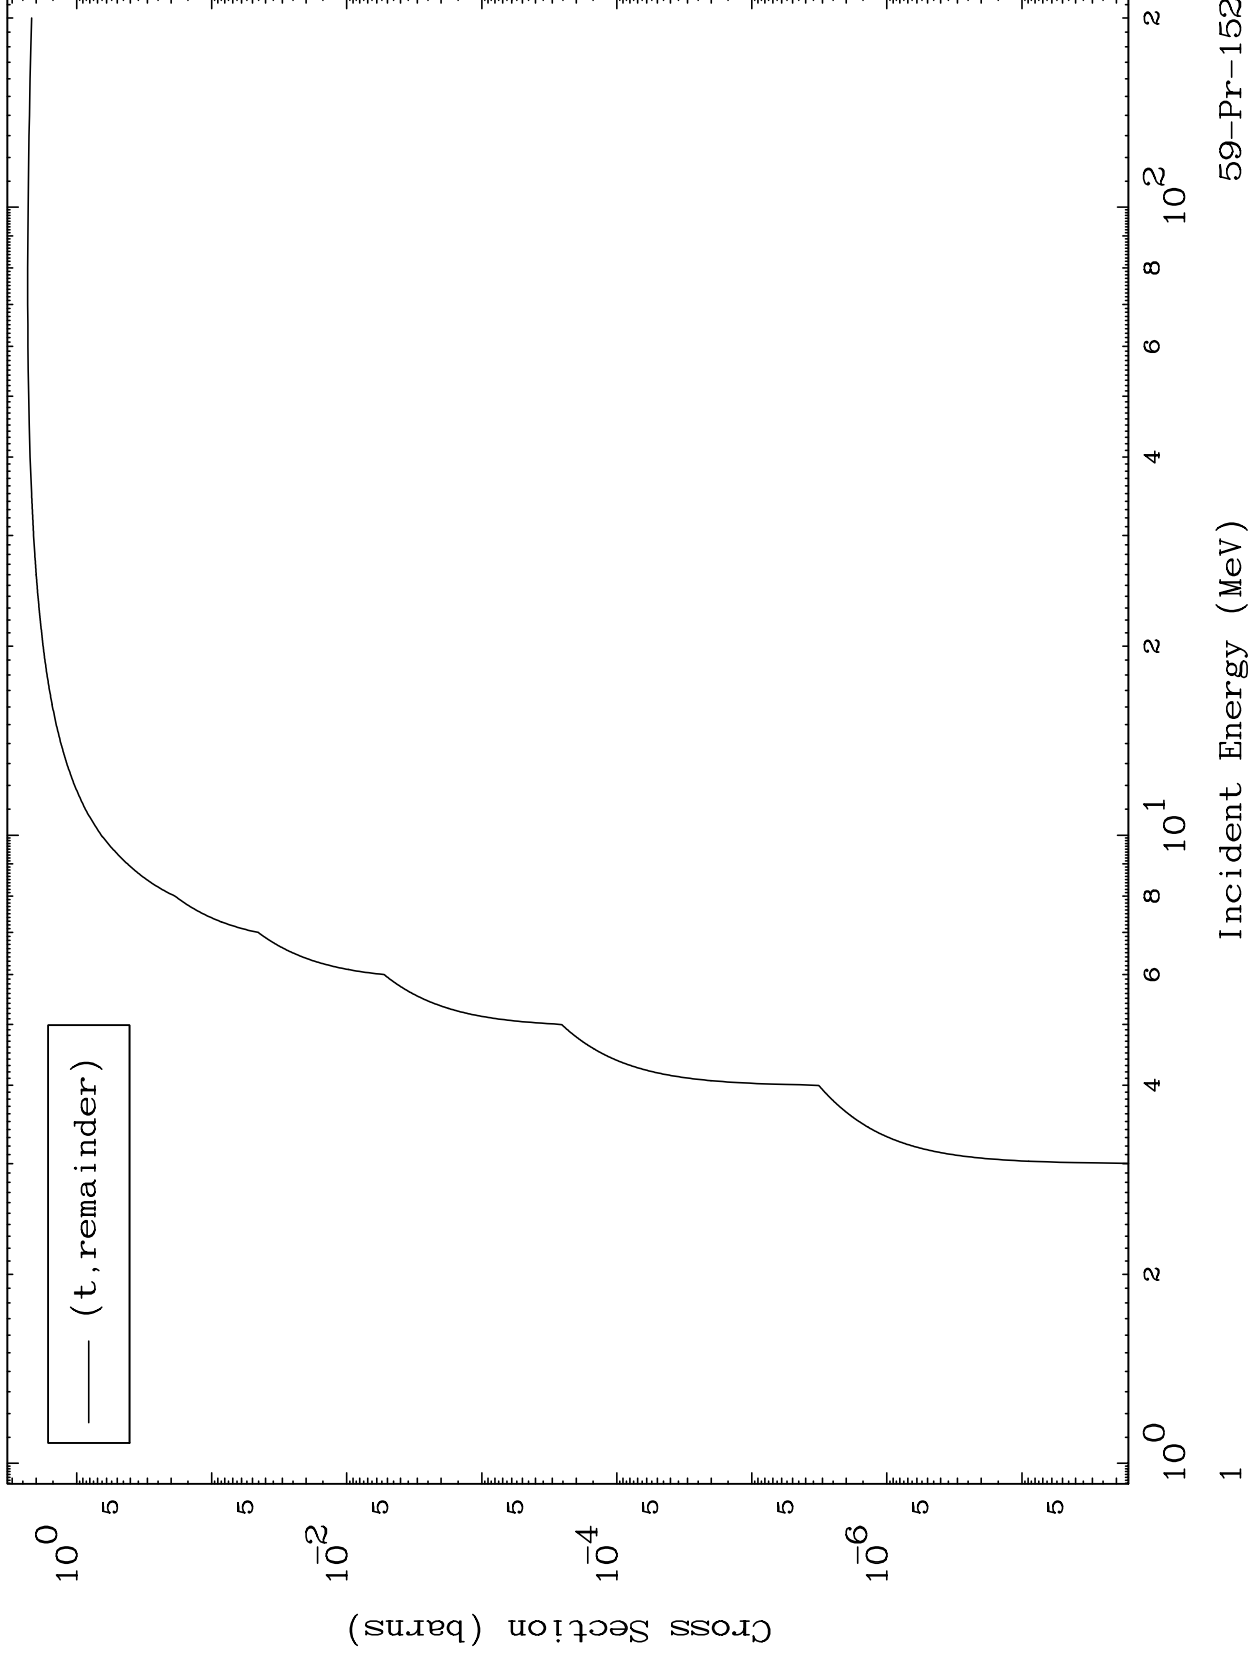

Press Mouse Button to Start

MAT 5958

Triton Major
0 Kelvin Cross Sections

59-Pr-152

59-Pr-152