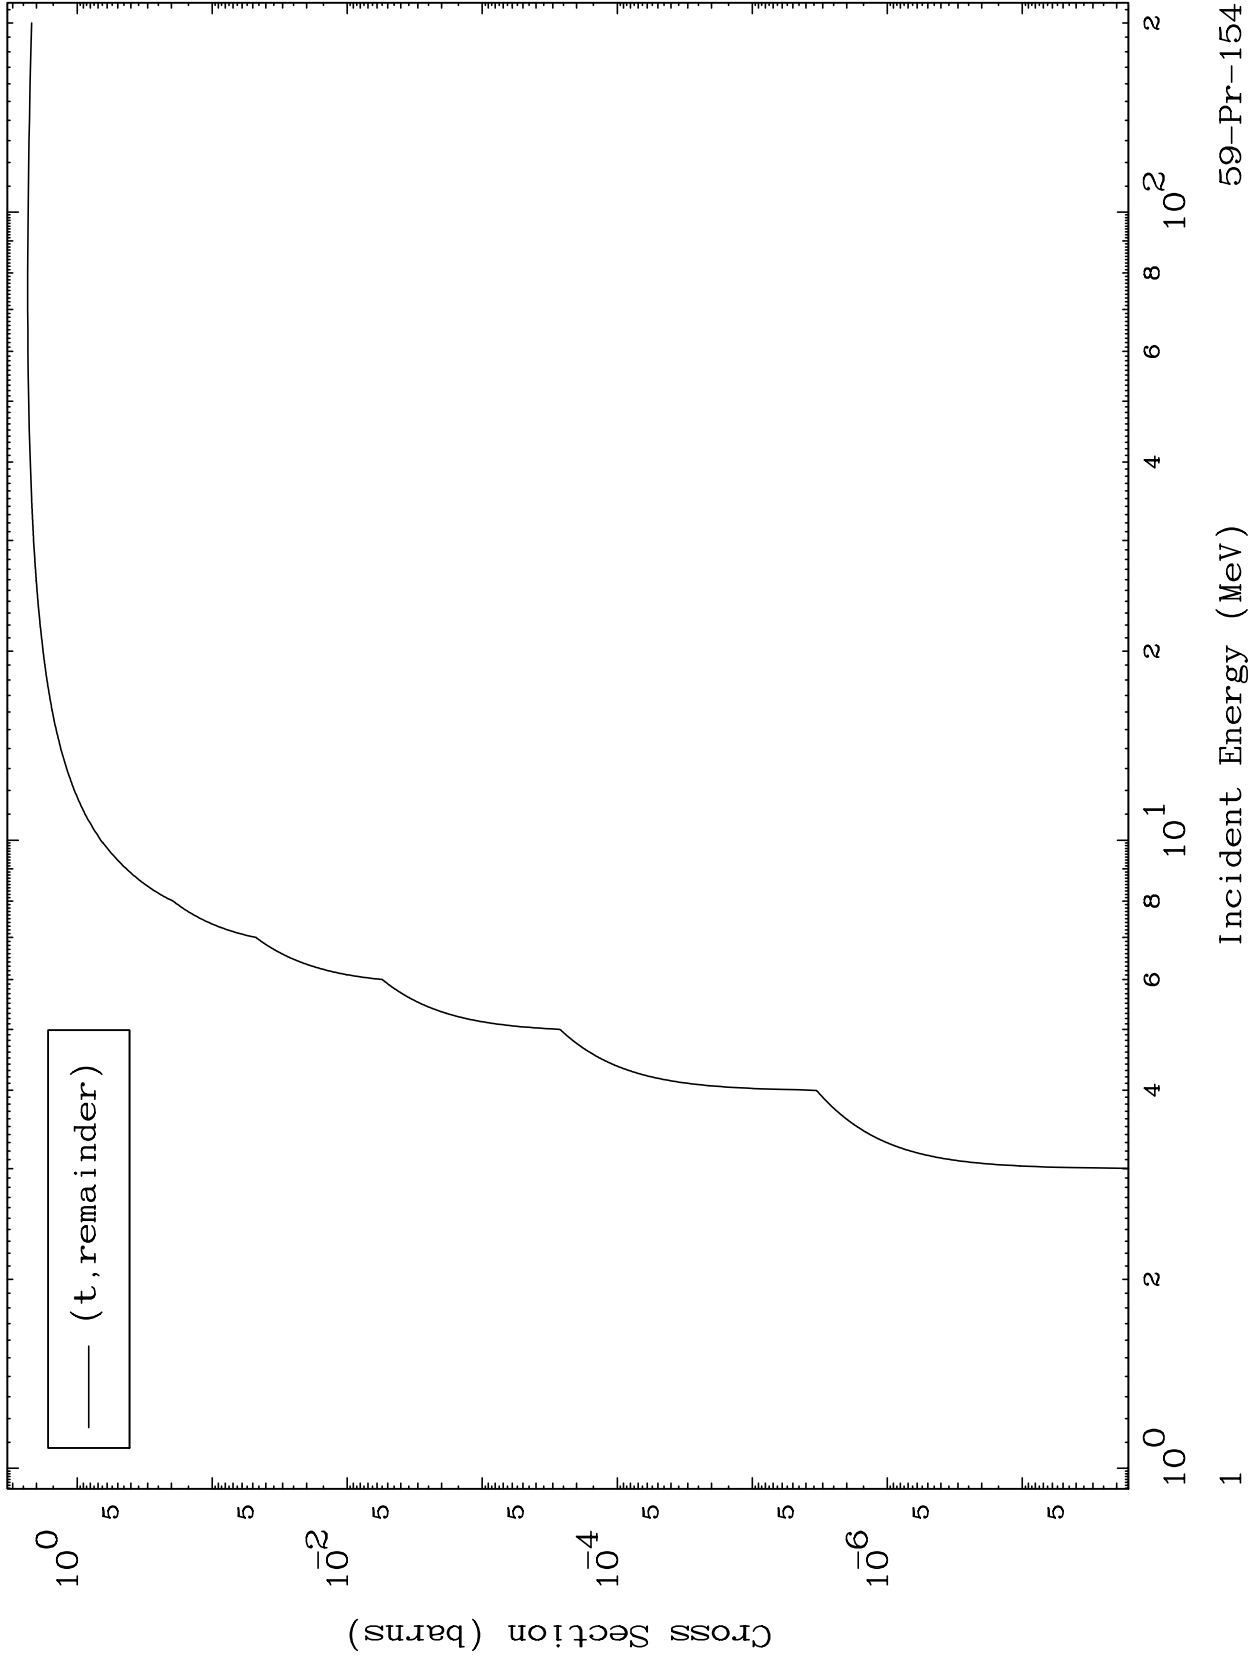

Press Mouse Button to Start

MAT 5964

Triton Major  
0 Kelvin Cross Sections

59-Pr-154

59-Pr-154

Incident Energy (MeV)