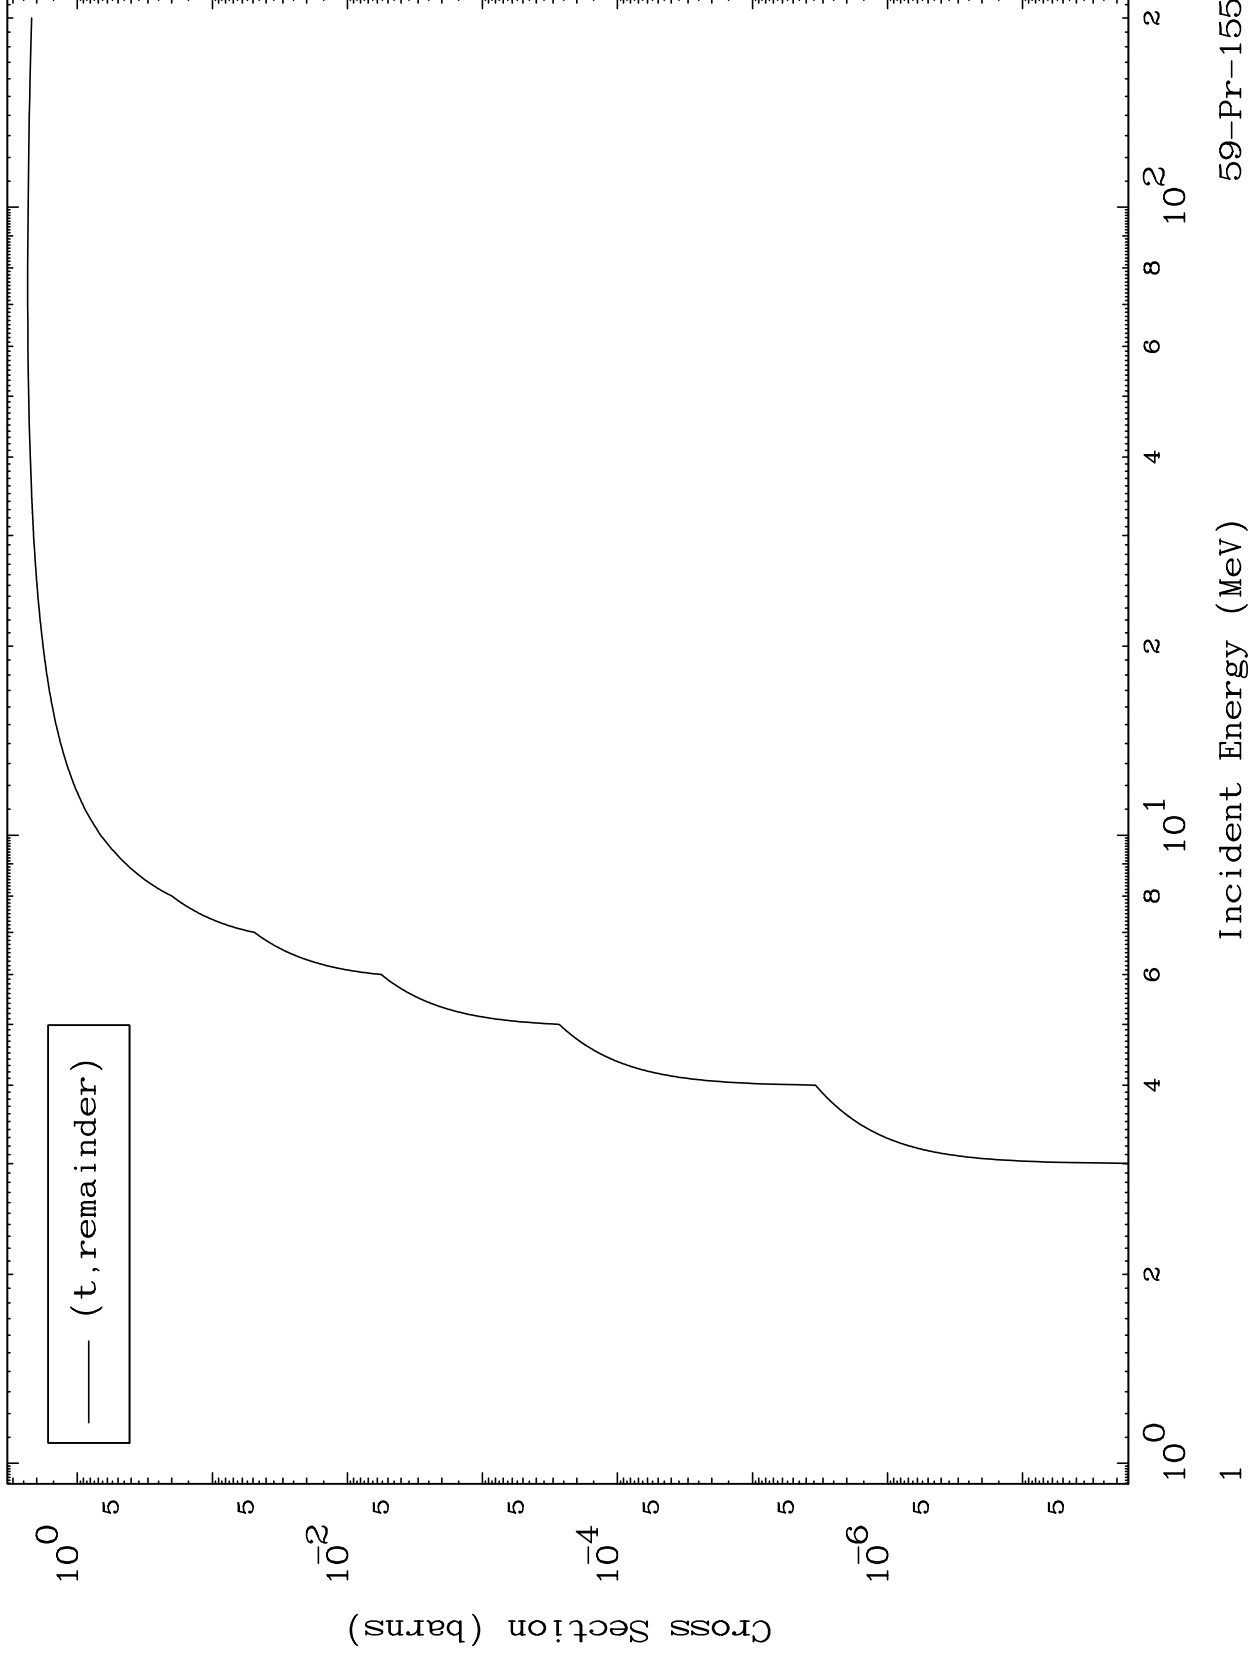

Press Mouse Button to Start

MAT 5967

Triton Major  
0 Kelvin Cross Sections

59-Pr-155

59-Pr-155

Incident Energy (MeV)