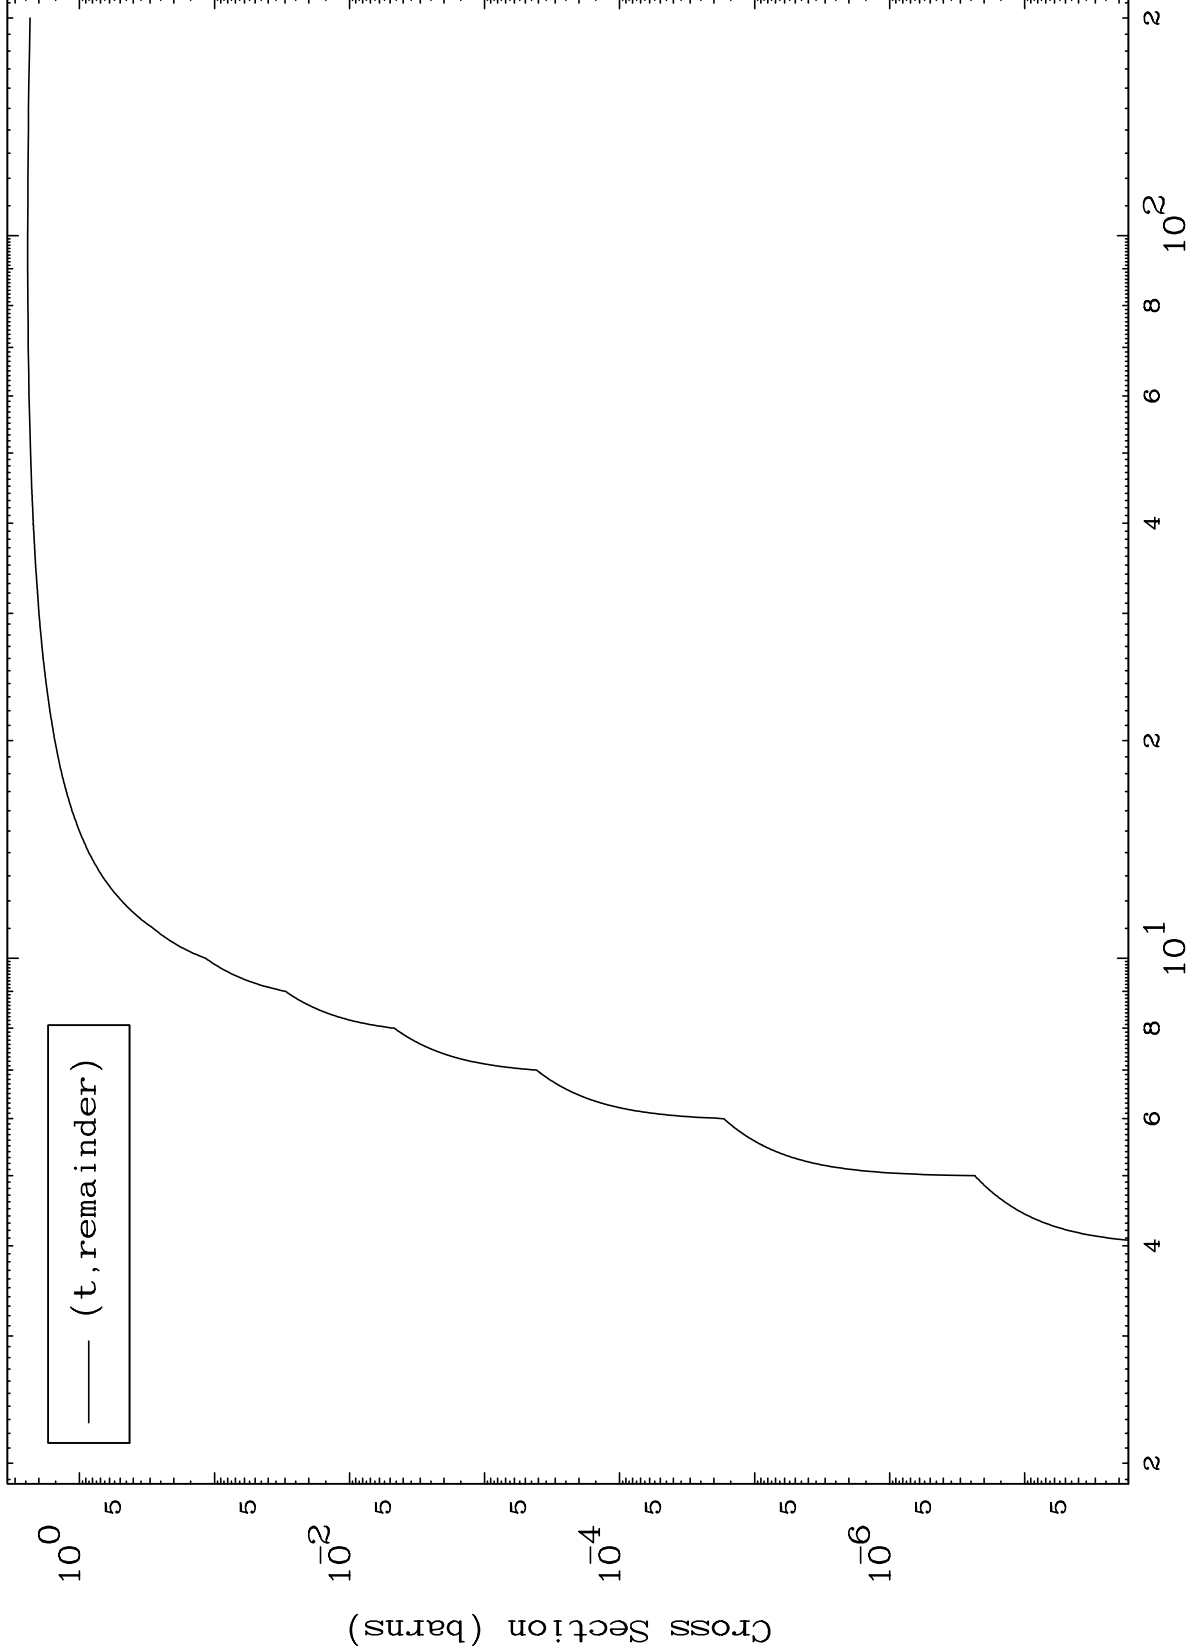

Press Mouse Button to Start

MAT 7780

Triton Major

78-Pt-175

0 Kelvin Cross Sections

1

Incident Energy (MeV)

78-Pt-175