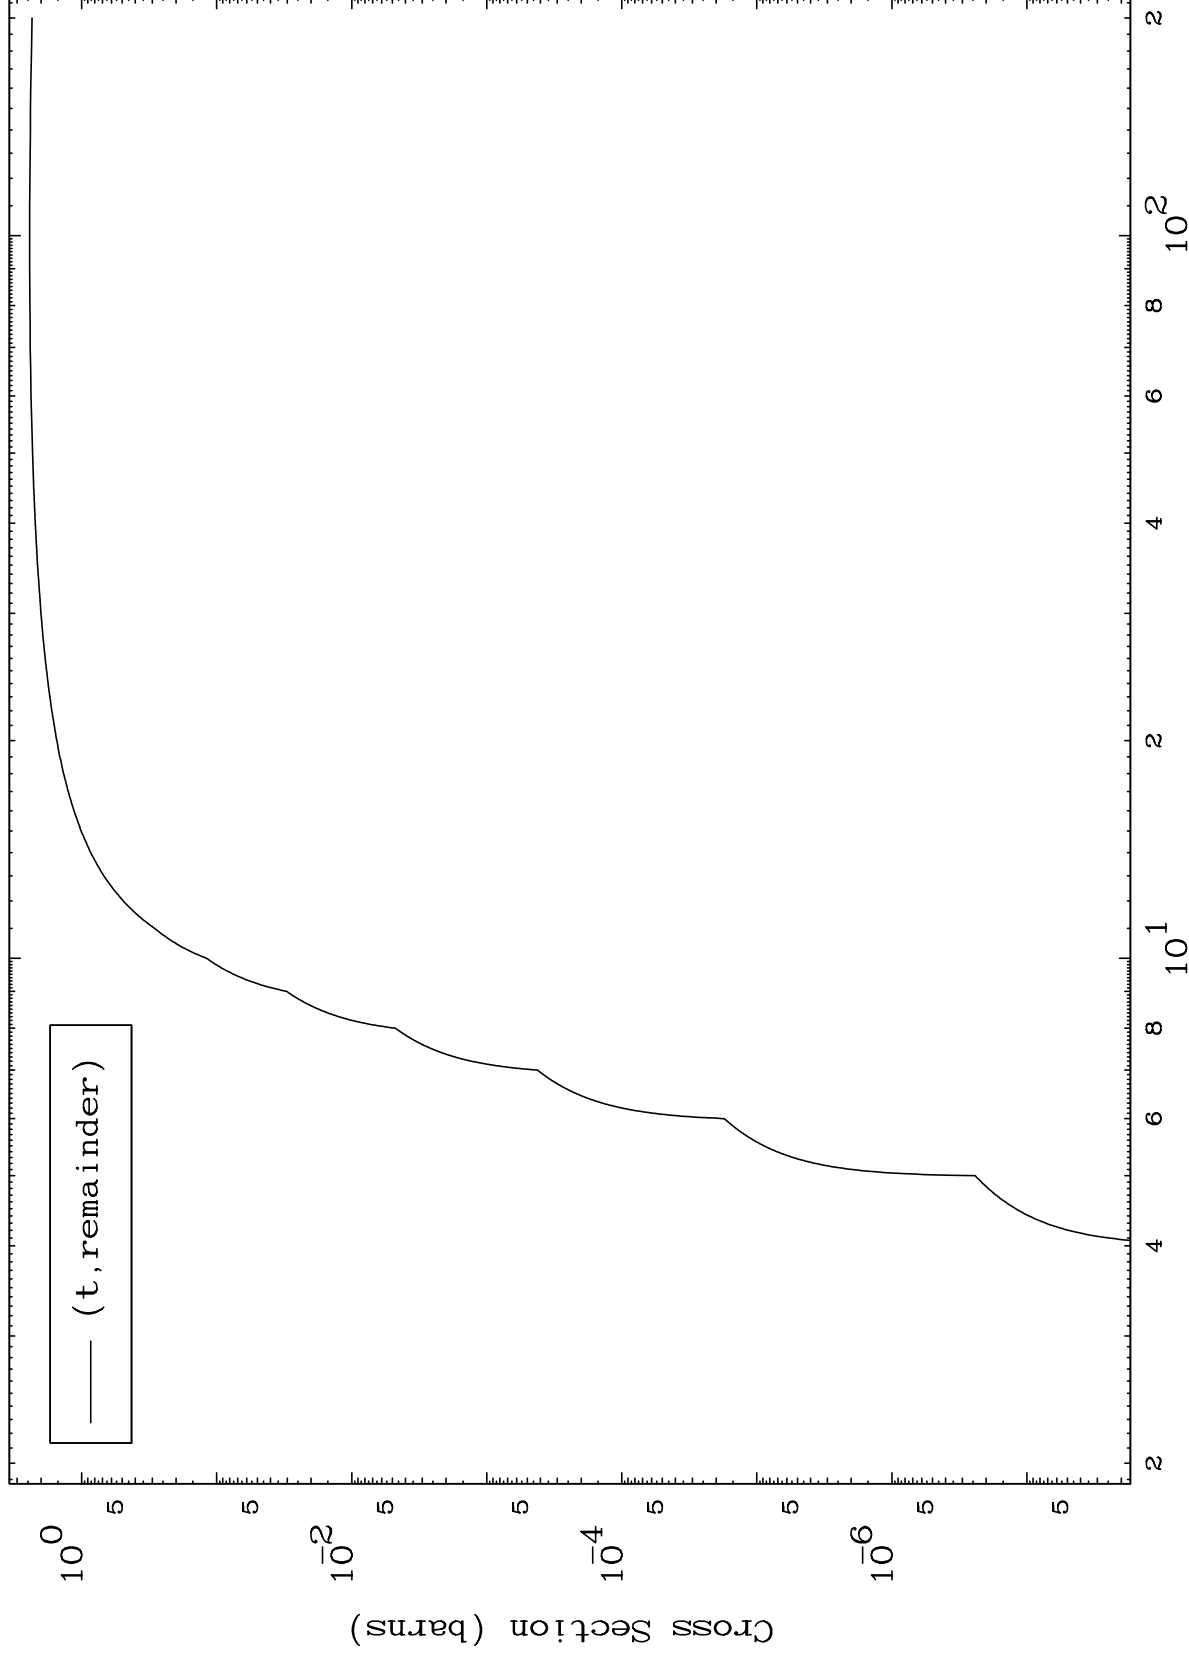

Press Mouse Button to Start

MAT 7783

Triton Major

78-Pt-176

0 Kelvin Cross Sections

Incident Energy (MeV)

78-Pt-176

1