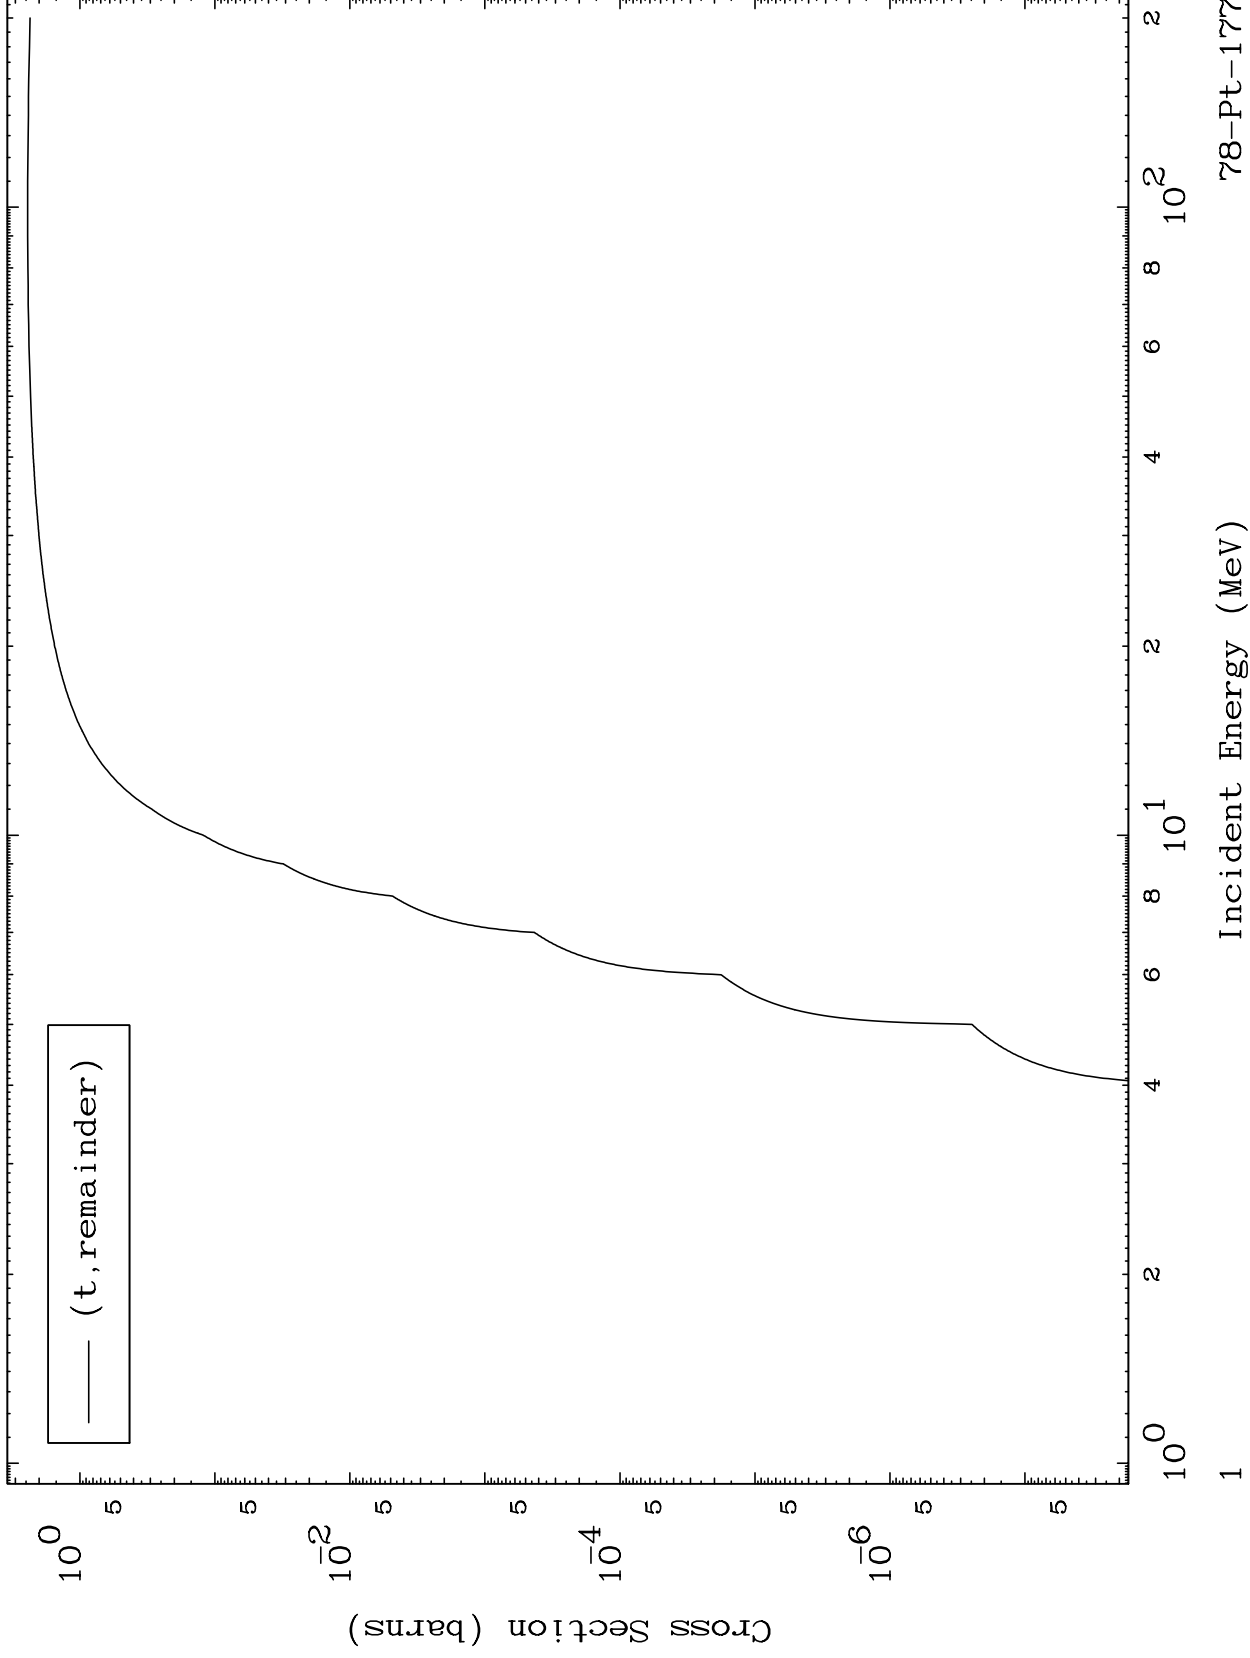

Press Mouse Button to Start

MAT 7786

Triton Major
0 Kelvin Cross Sections

78-Pt-177

Incident Energy (MeV)

78-Pt-177