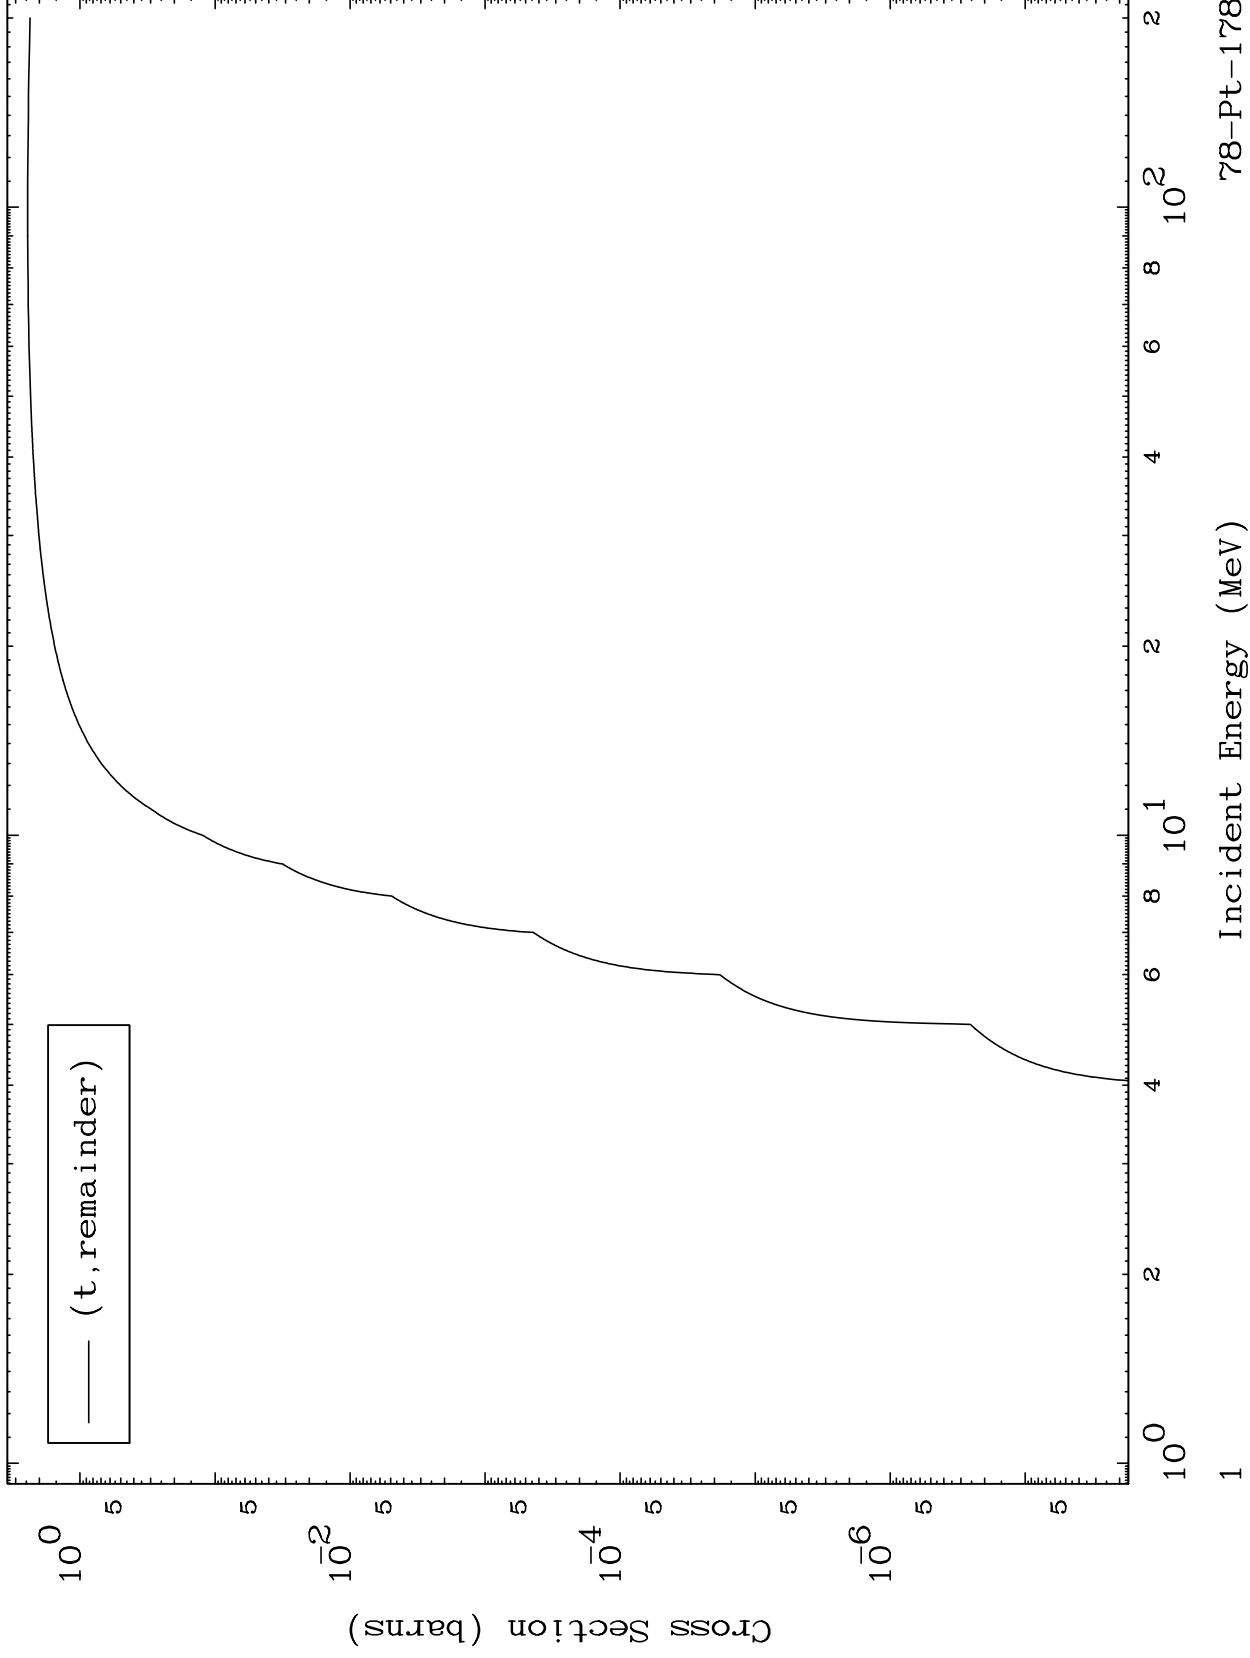

Press Mouse Button to Start

MAT 7789

Triton Major
0 Kelvin Cross Sections

78-Pt-178

78-Pt-178

Incident Energy (MeV)