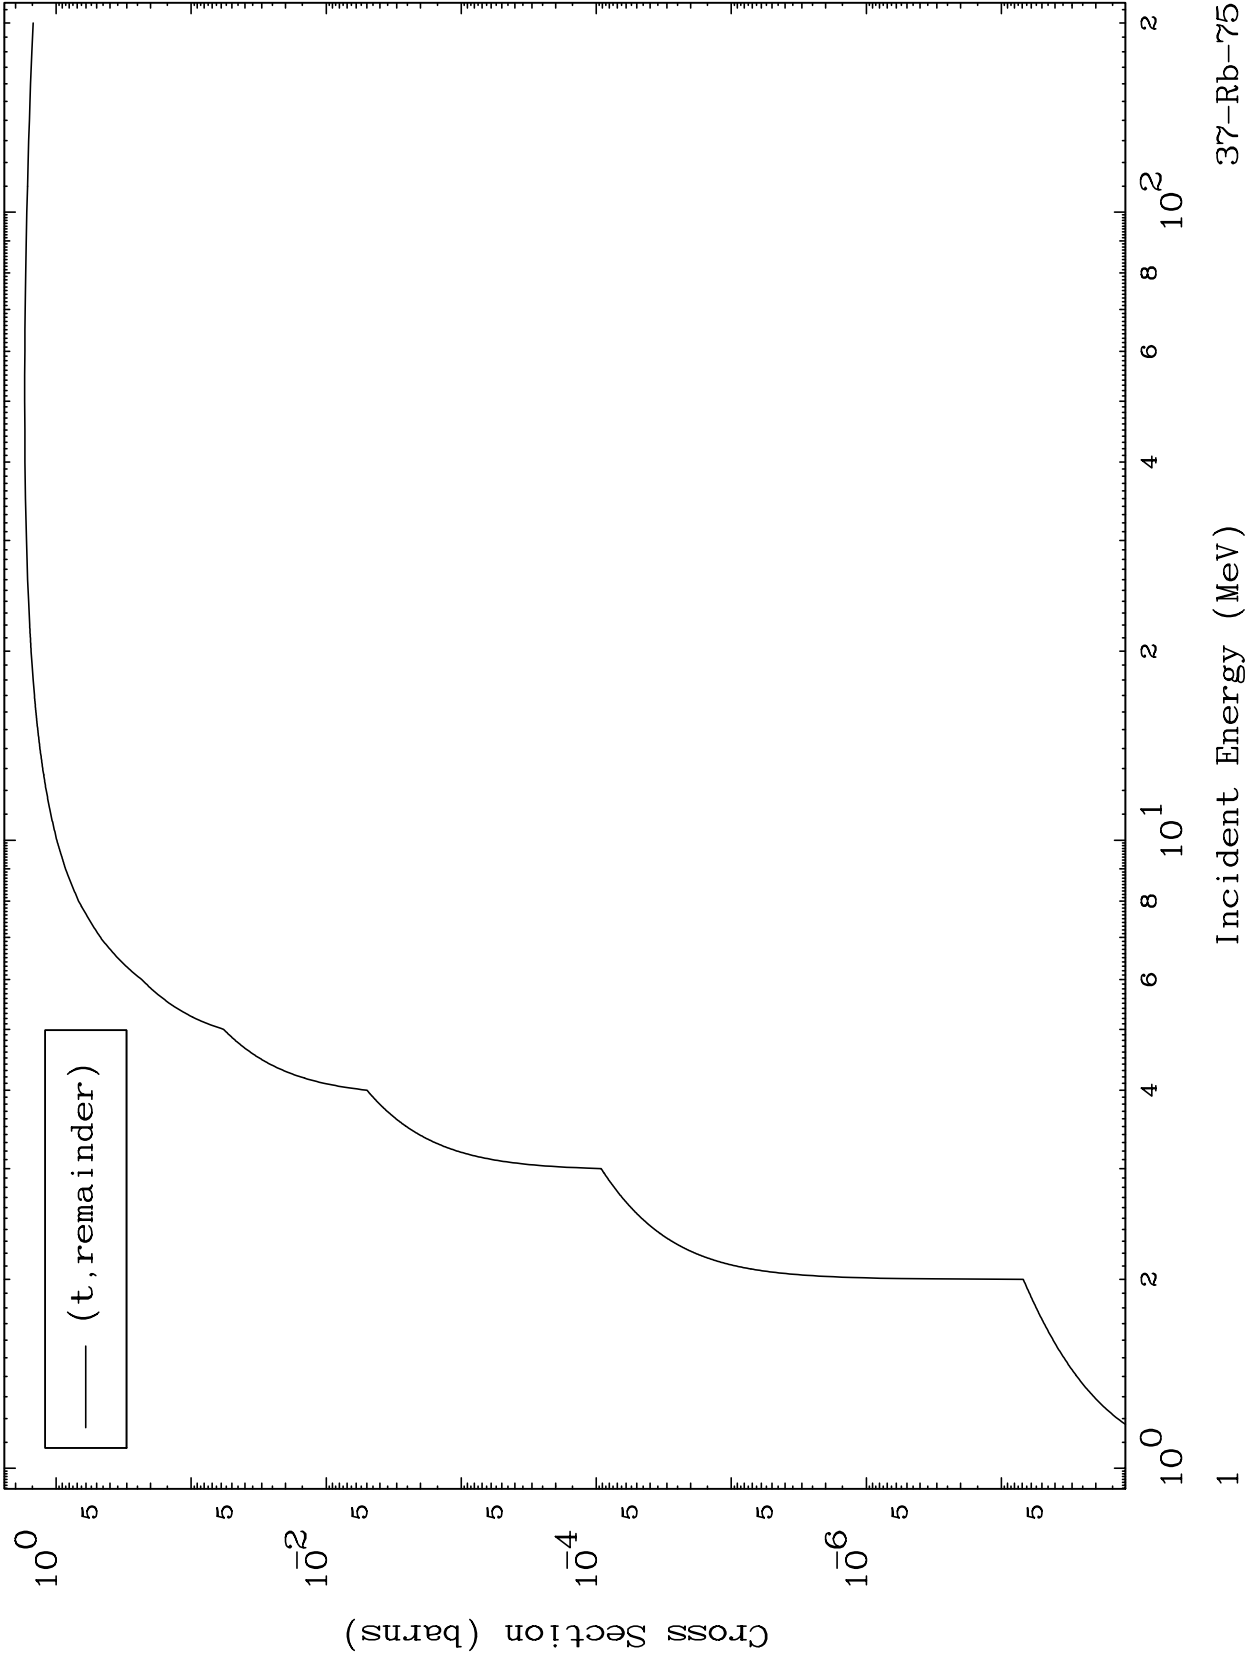

Press Mouse Button to Start

MAT 3695

Triton Major
0 Kelvin Cross Sections

37-Rb-75

Incident Energy (MeV)

37-Rb-75