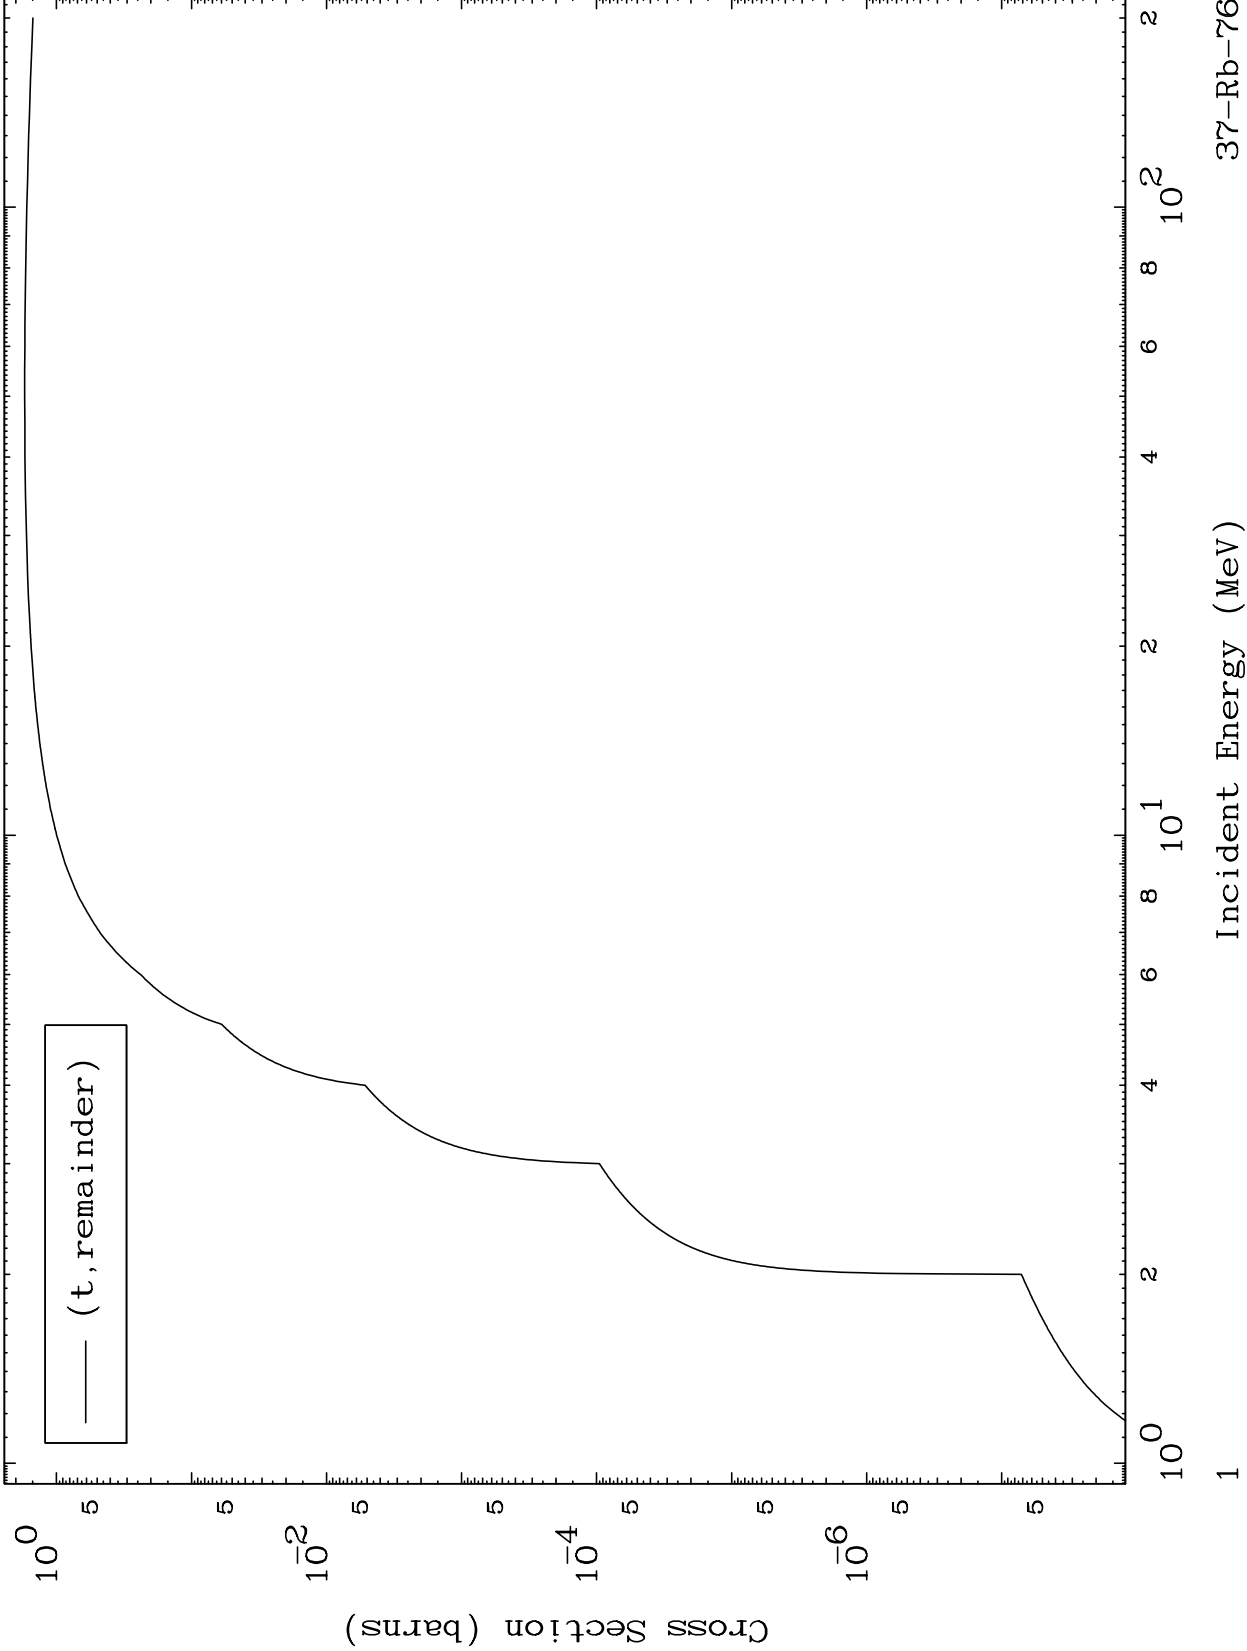

Press Mouse Button to Start

MAT 3698

Triton Major  
0 Kelvin Cross Sections

37-Rb-76

37-Rb-76