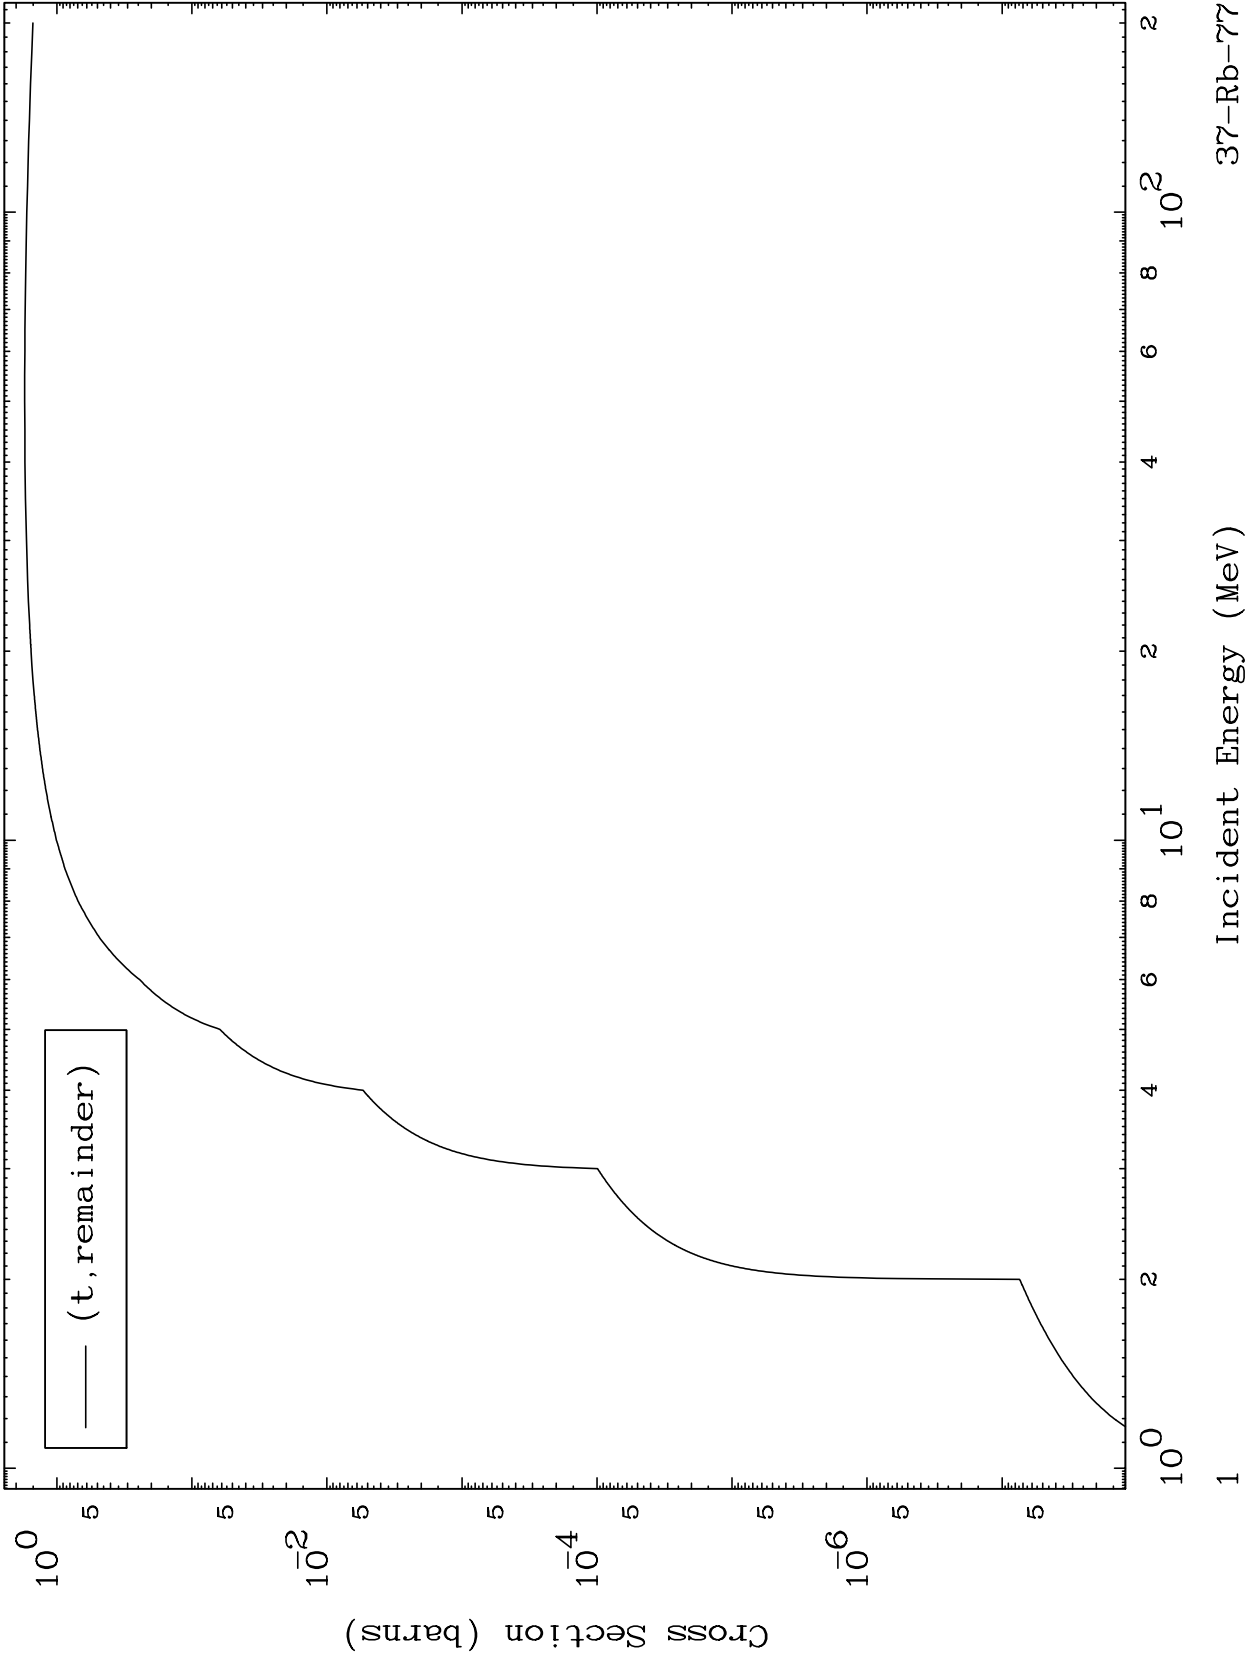

Press Mouse Button to Start

MAT 3701

Triton Major  
0 Kelvin Cross Sections

37-Rb-77

Incident Energy (MeV)

37-Rb-77