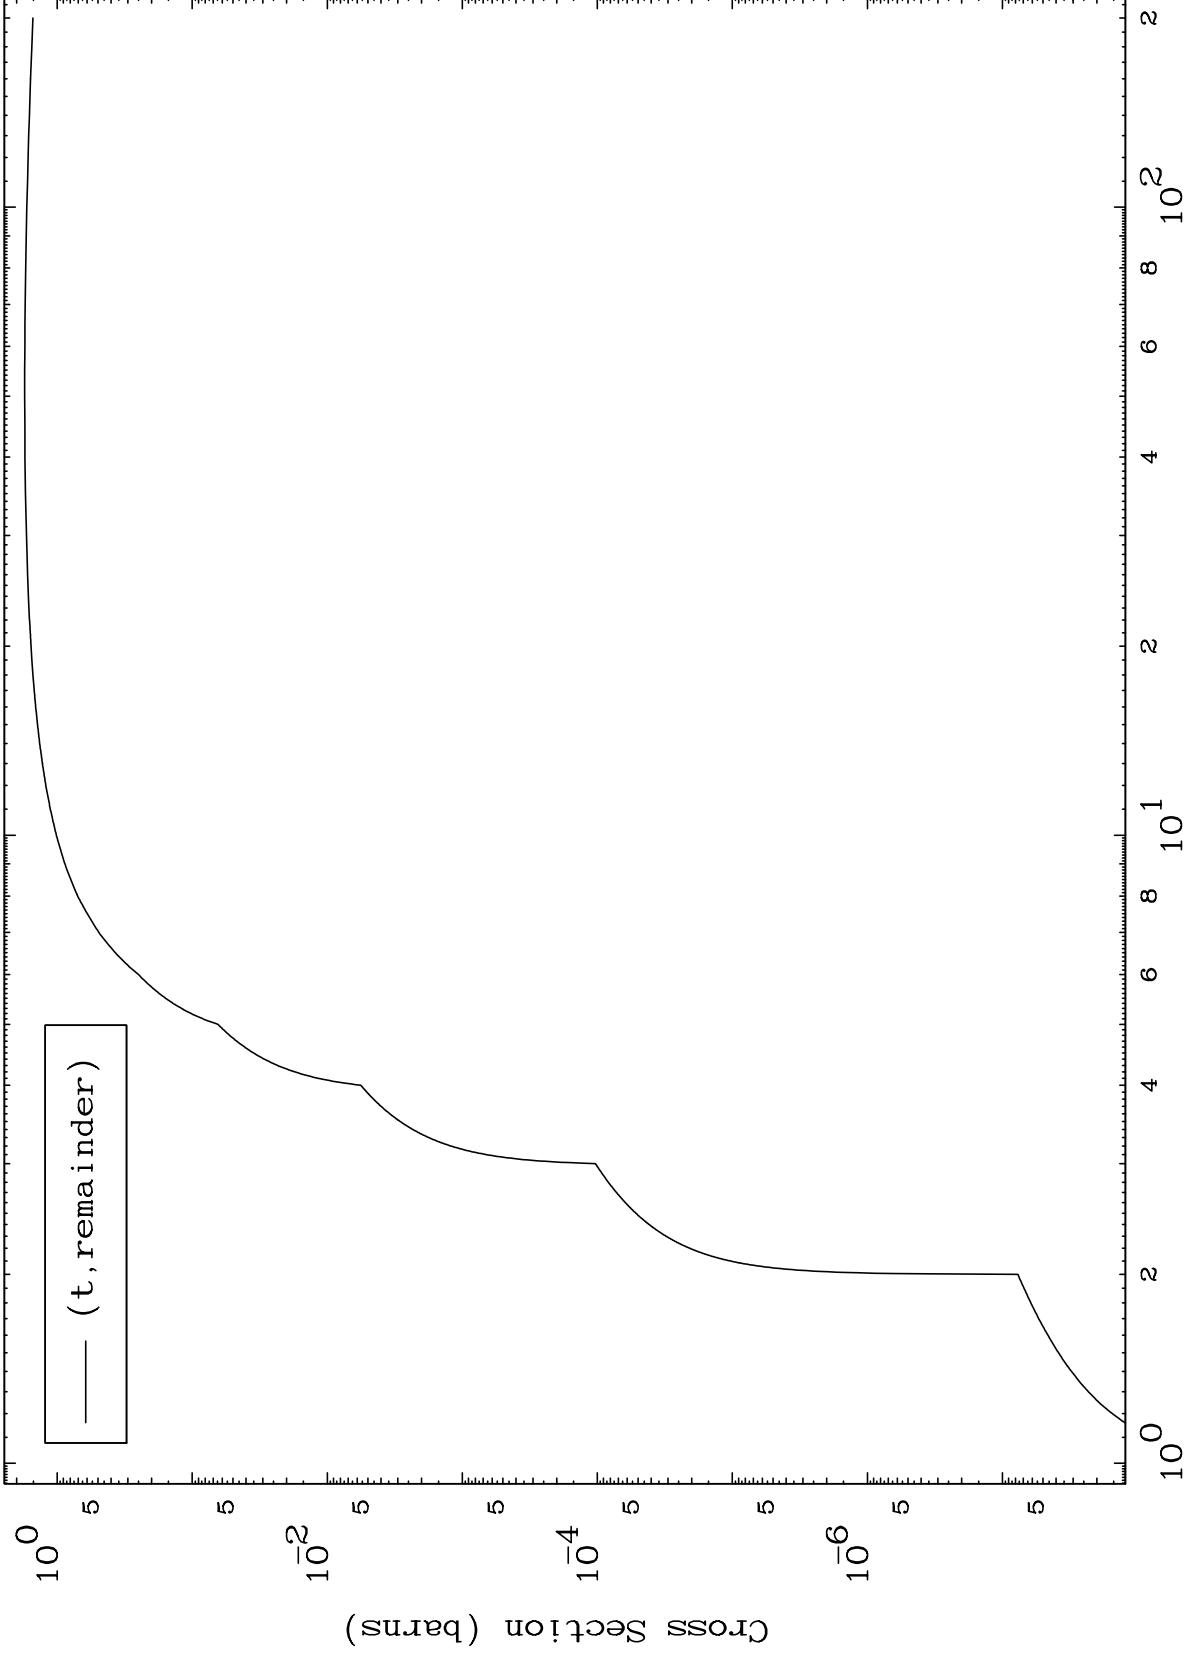

Press Mouse Button to Start

MAT 3704

Triton Major
0 Kelvin Cross Sections

37-Rb-78

Incident Energy (MeV)

37-Rb-78