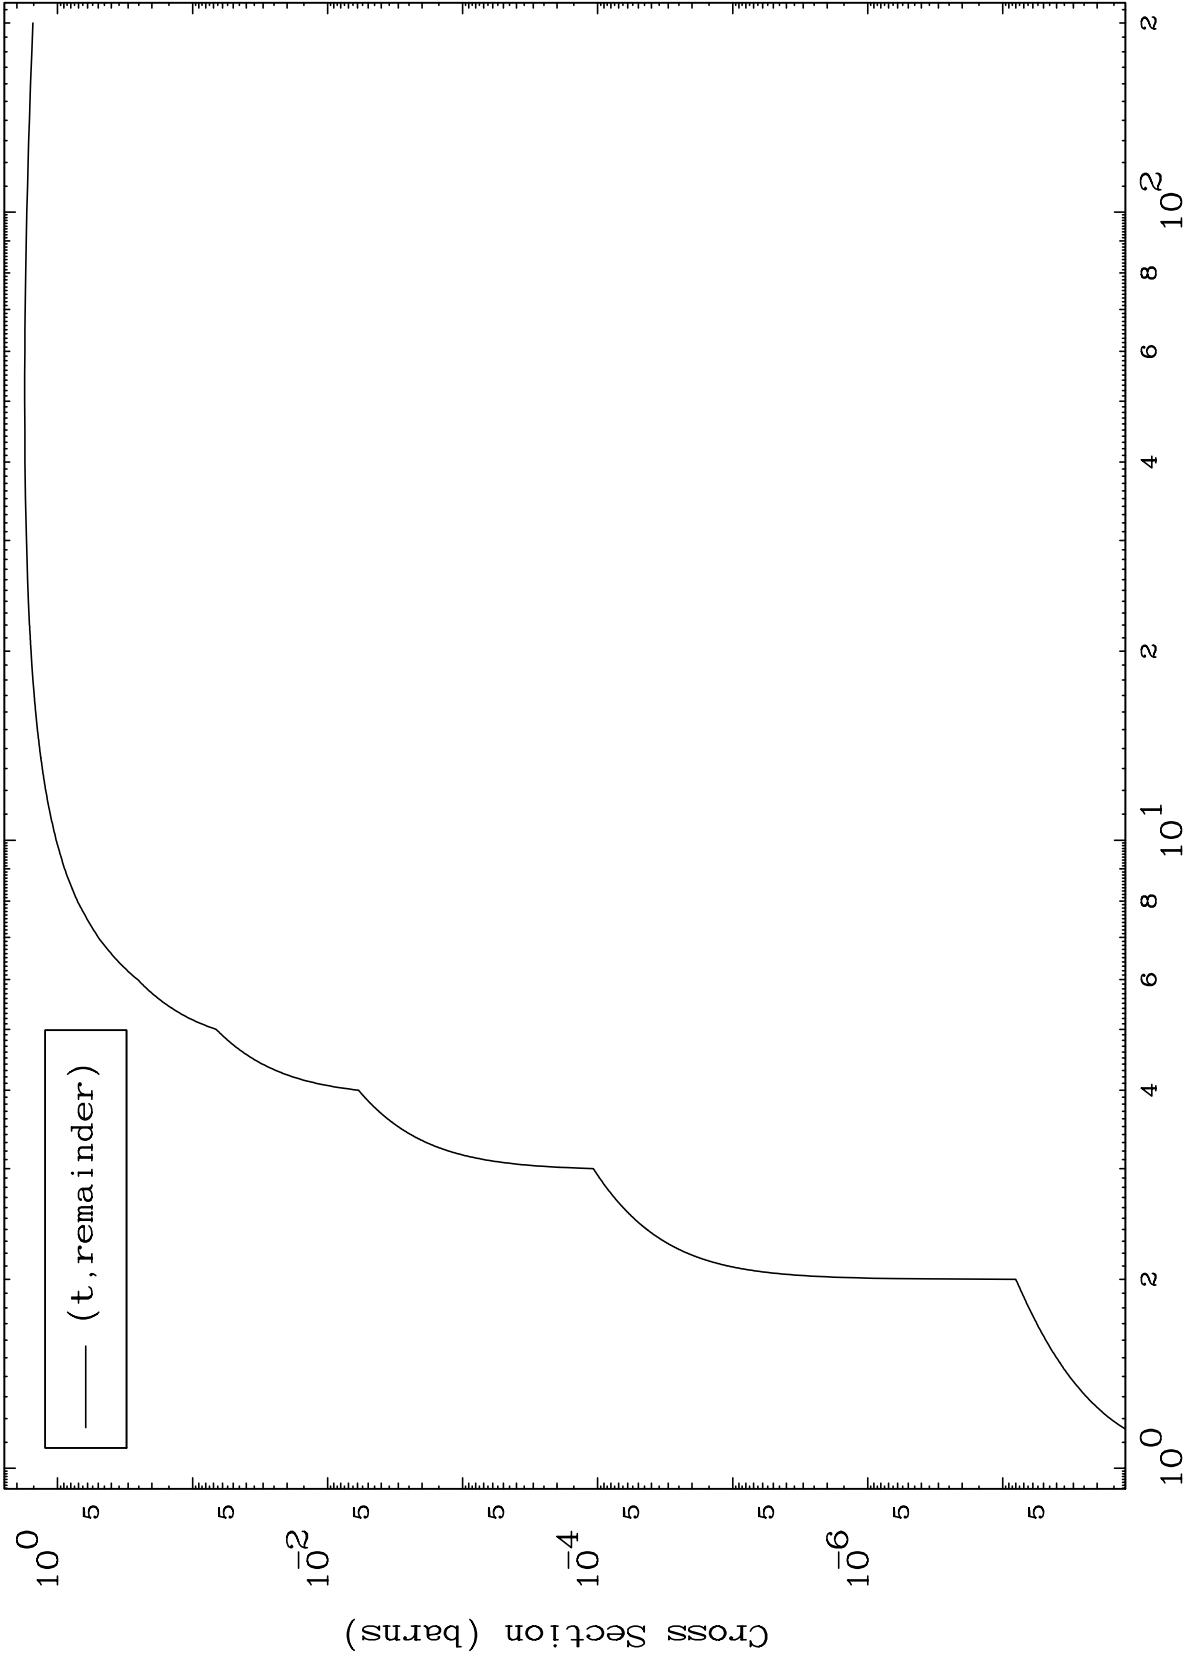

Press Mouse Button to Start

MAT 3707

Triton Major
0 Kelvin Cross Sections

37-Rb-79

Incident Energy (MeV)

37-Rb-79