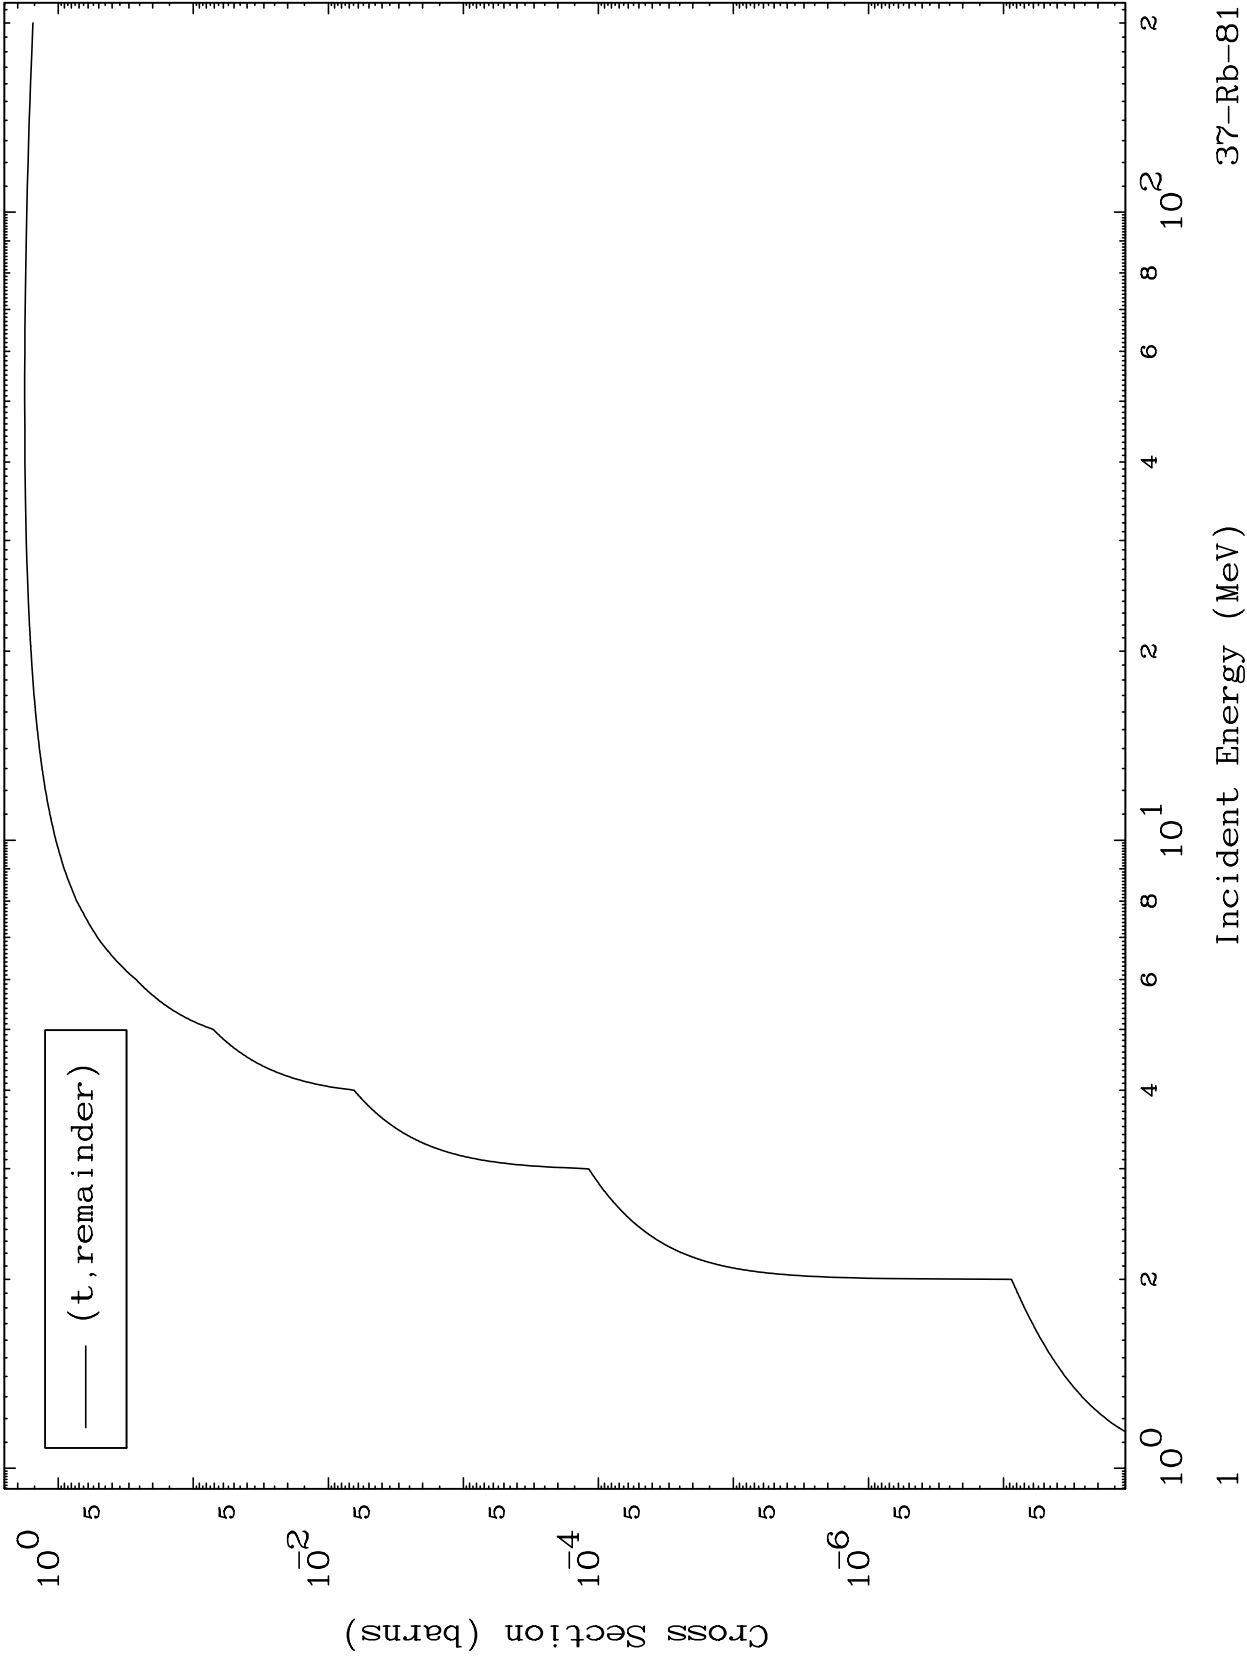

Press Mouse Button to Start

MAT 3714

Triton Major

37-Rb-81

0 Kelvin Cross Sections

Incident Energy (MeV)

37-Rb-81