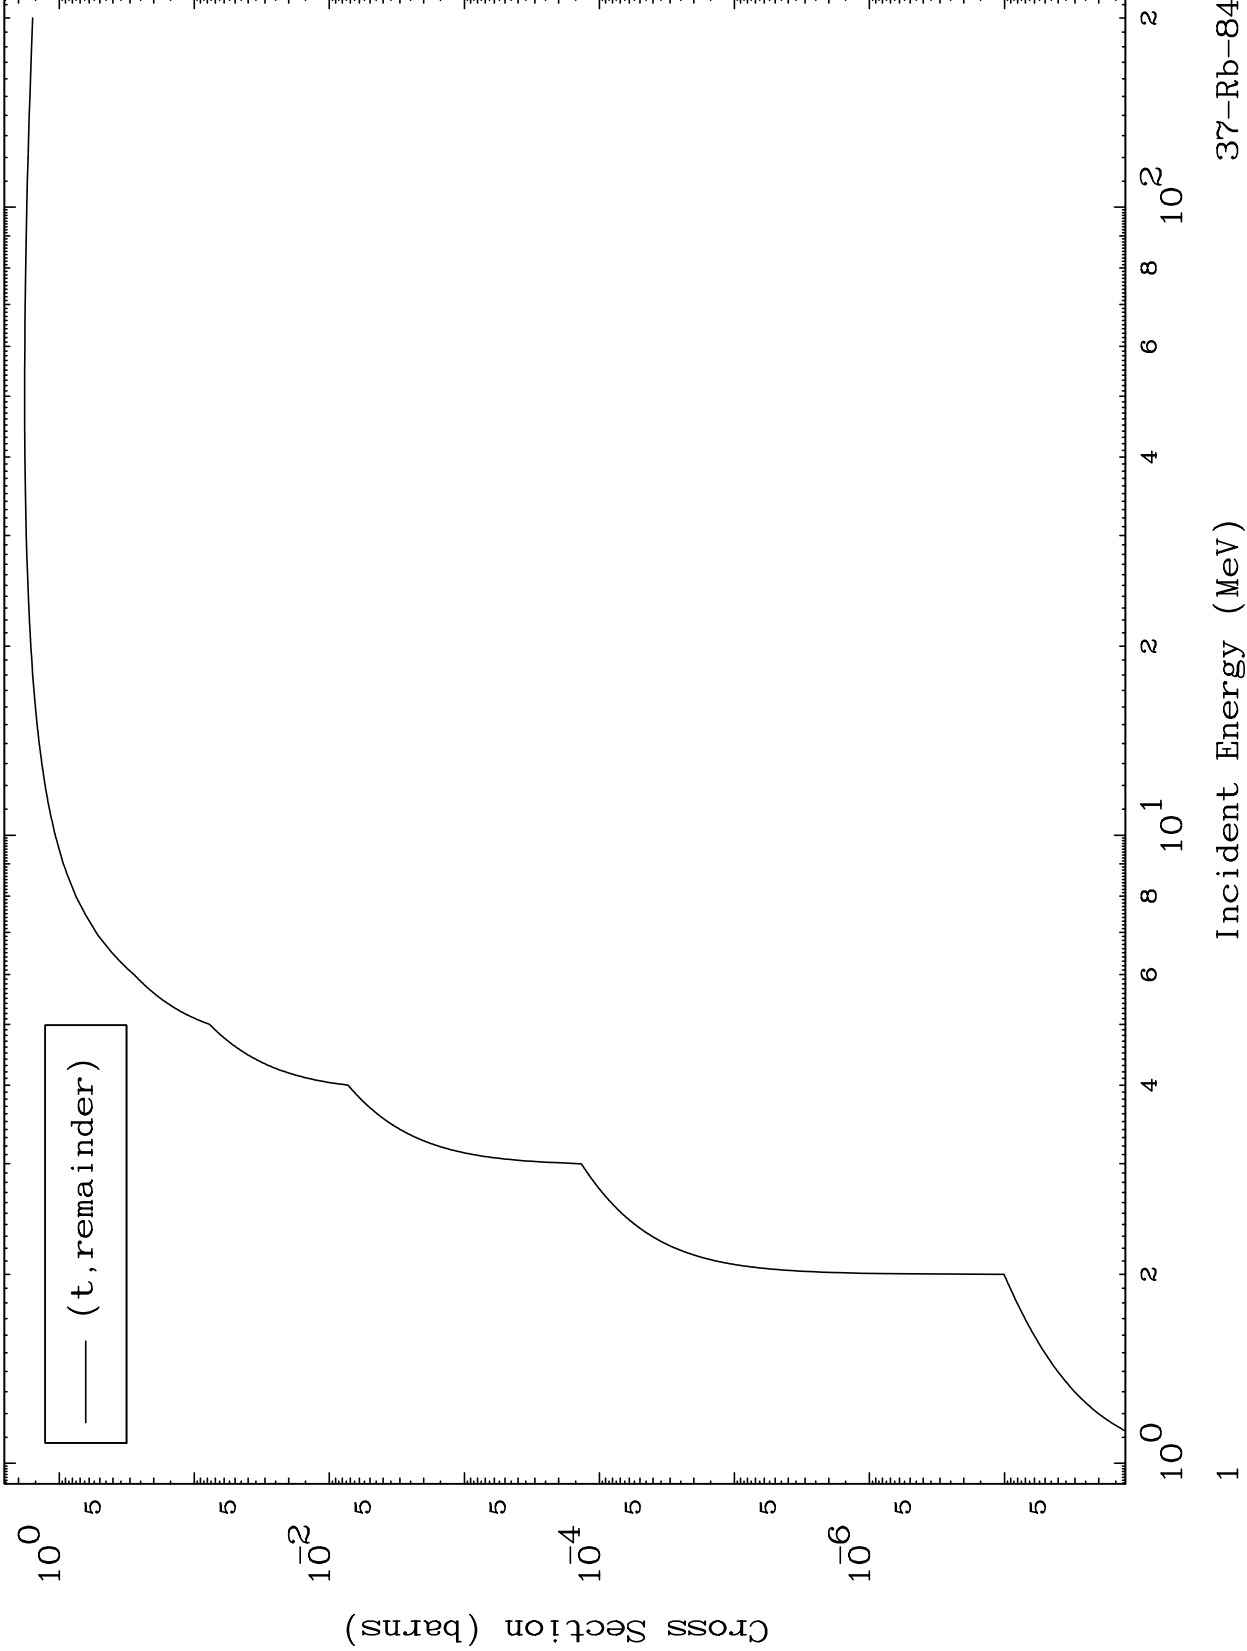

Press Mouse Button to Start

MAT 3722

Triton Major

37-Rb-84

0 Kelvin Cross Sections

Incident Energy (MeV)

37-Rb-84