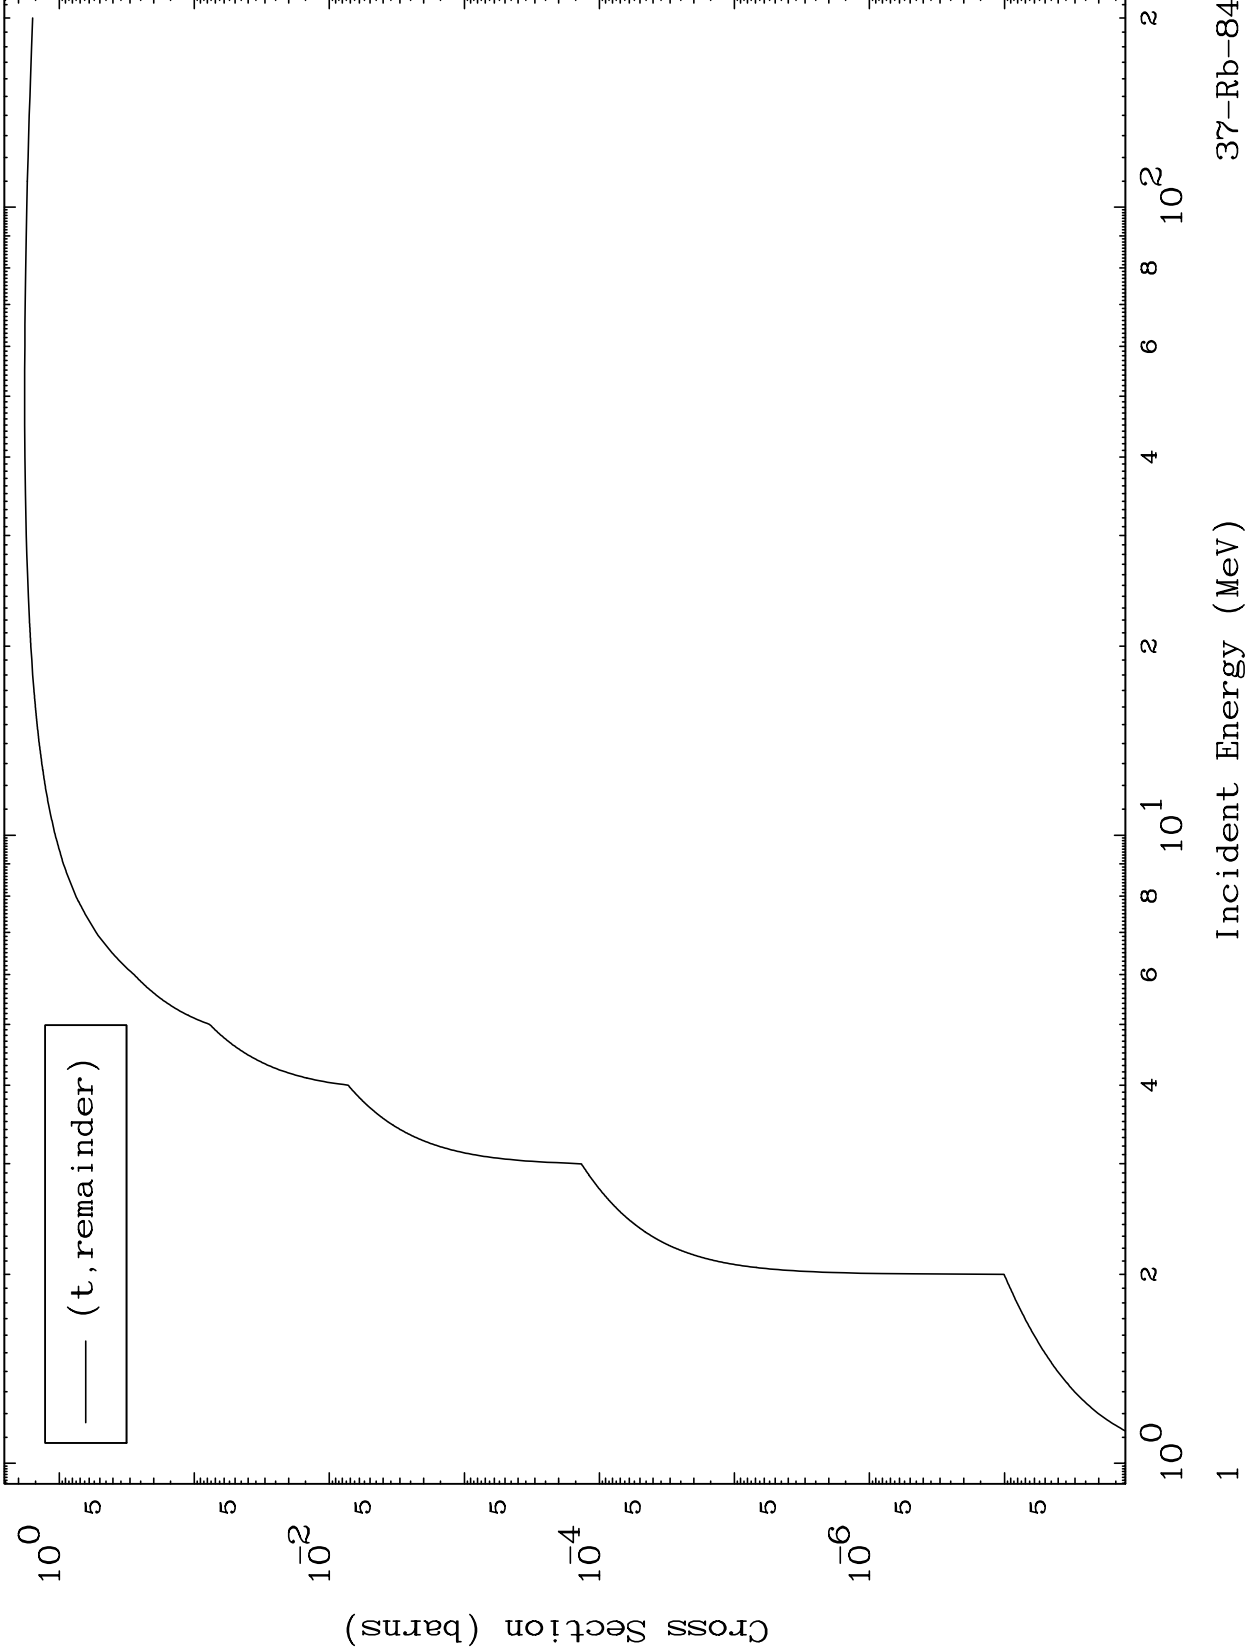

Press Mouse Button to Start

MAT 3723

Triton Major

37-Rb-84

0 Kelvin Cross Sections

Incident Energy (MeV)

37-Rb-84