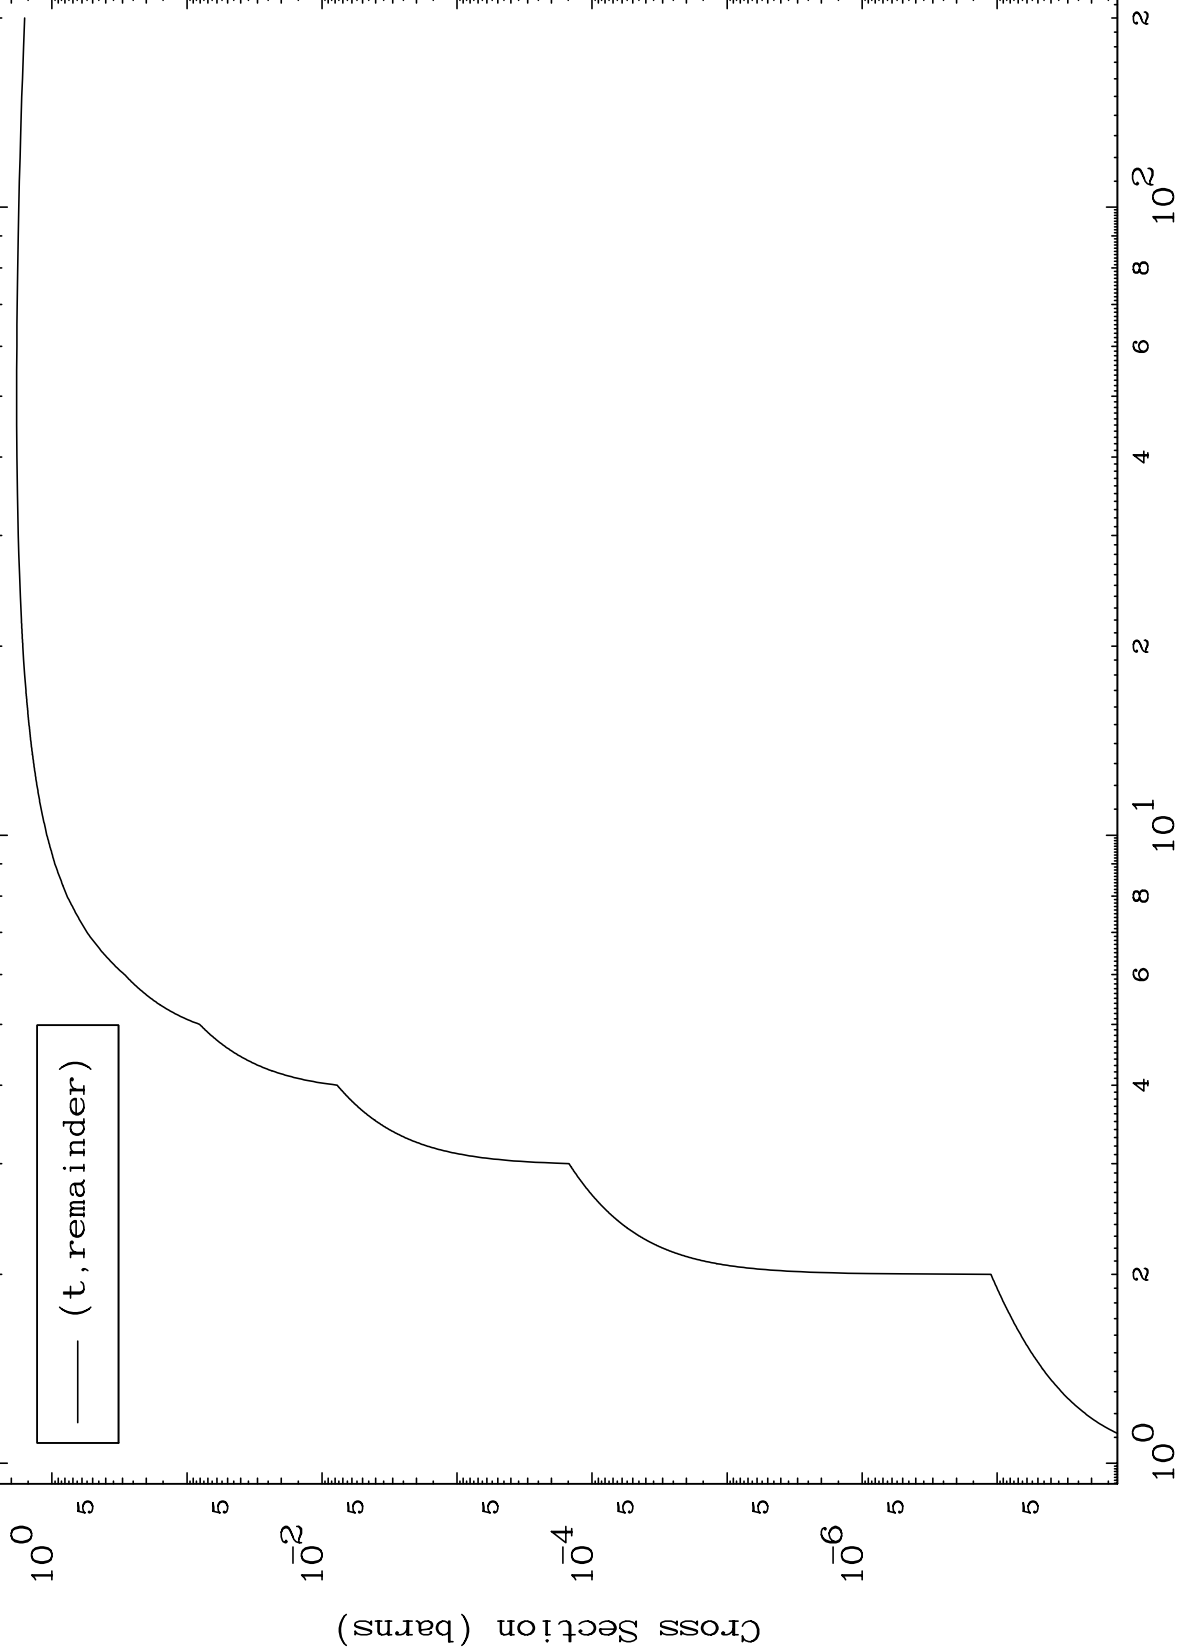

Press Mouse Button to Start

MAT 3728

Triton Major  
0 Kelvin Cross Sections

37-Rb-86

Incident Energy (MeV)

37-Rb-86