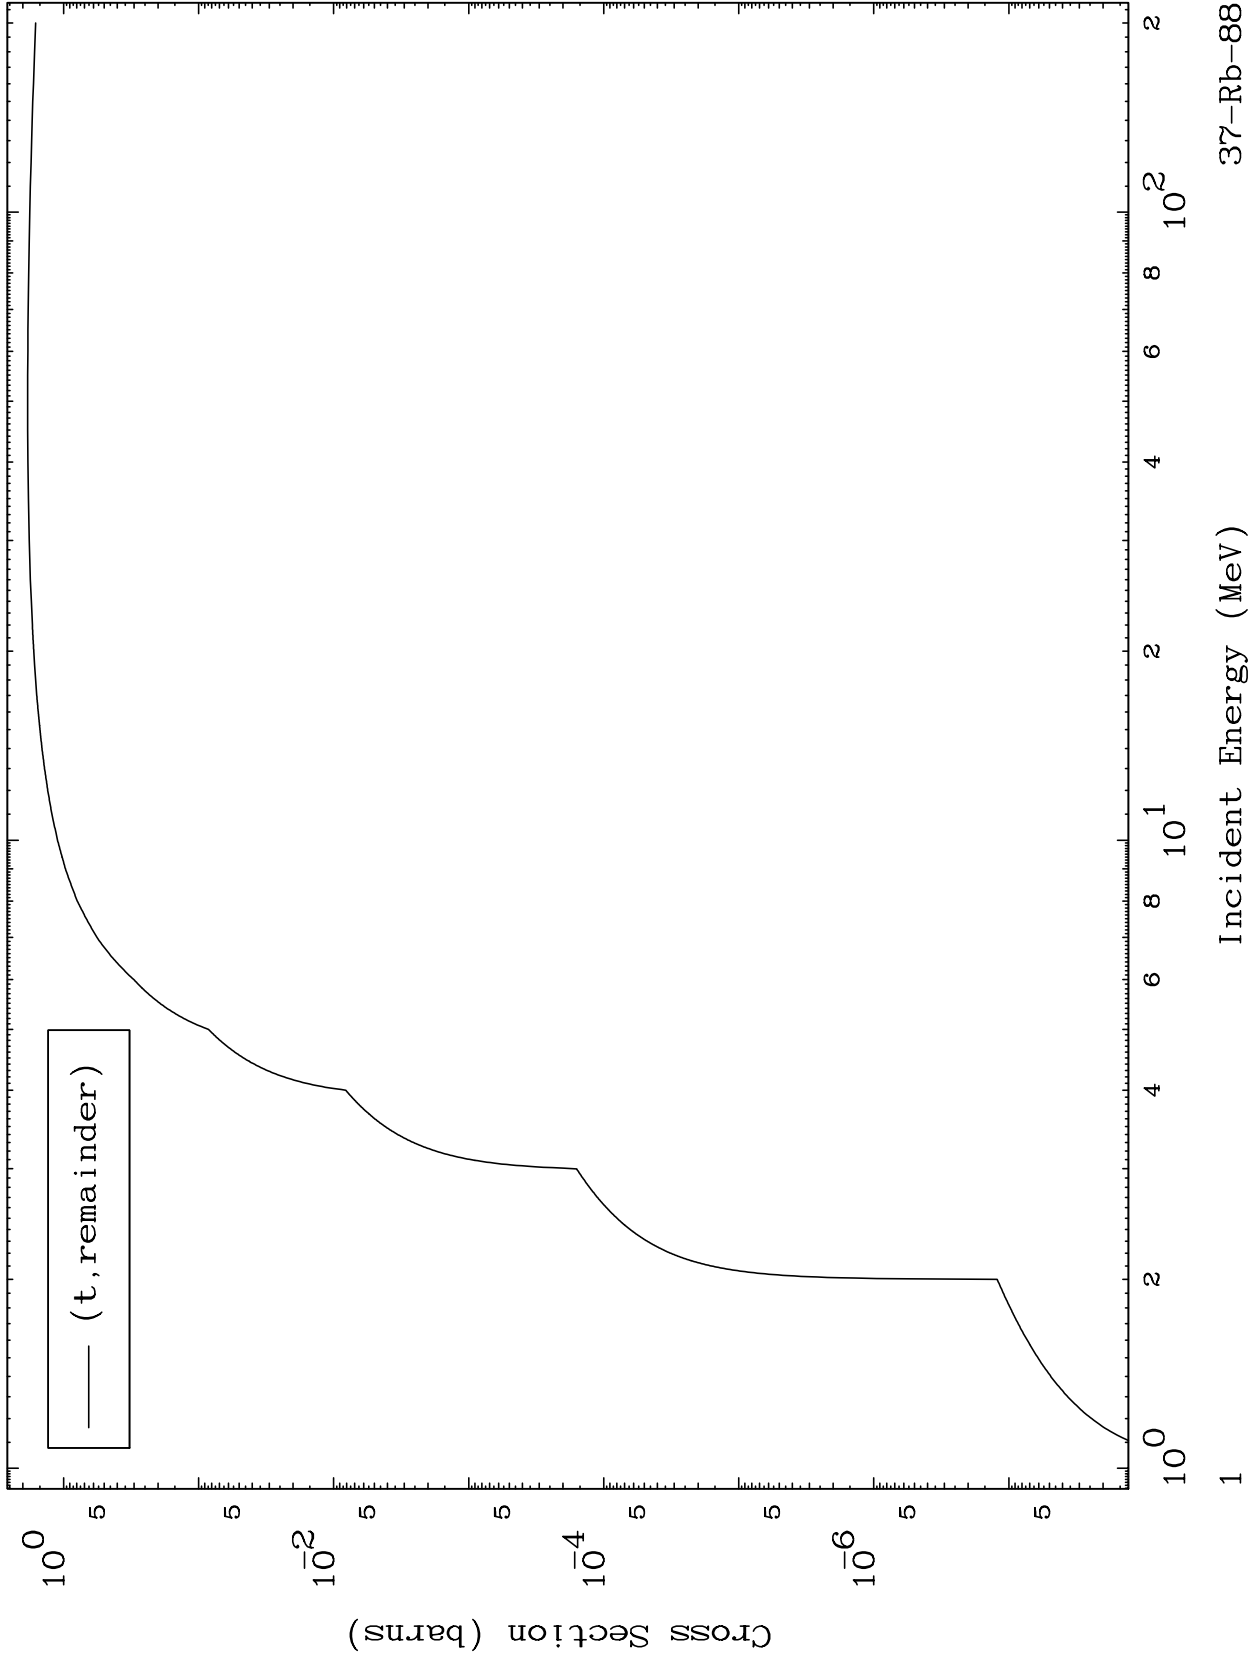

Press Mouse Button to Start

MAT 3734

Triton Major
0 Kelvin Cross Sections

37-Rb-88

37-Rb-88