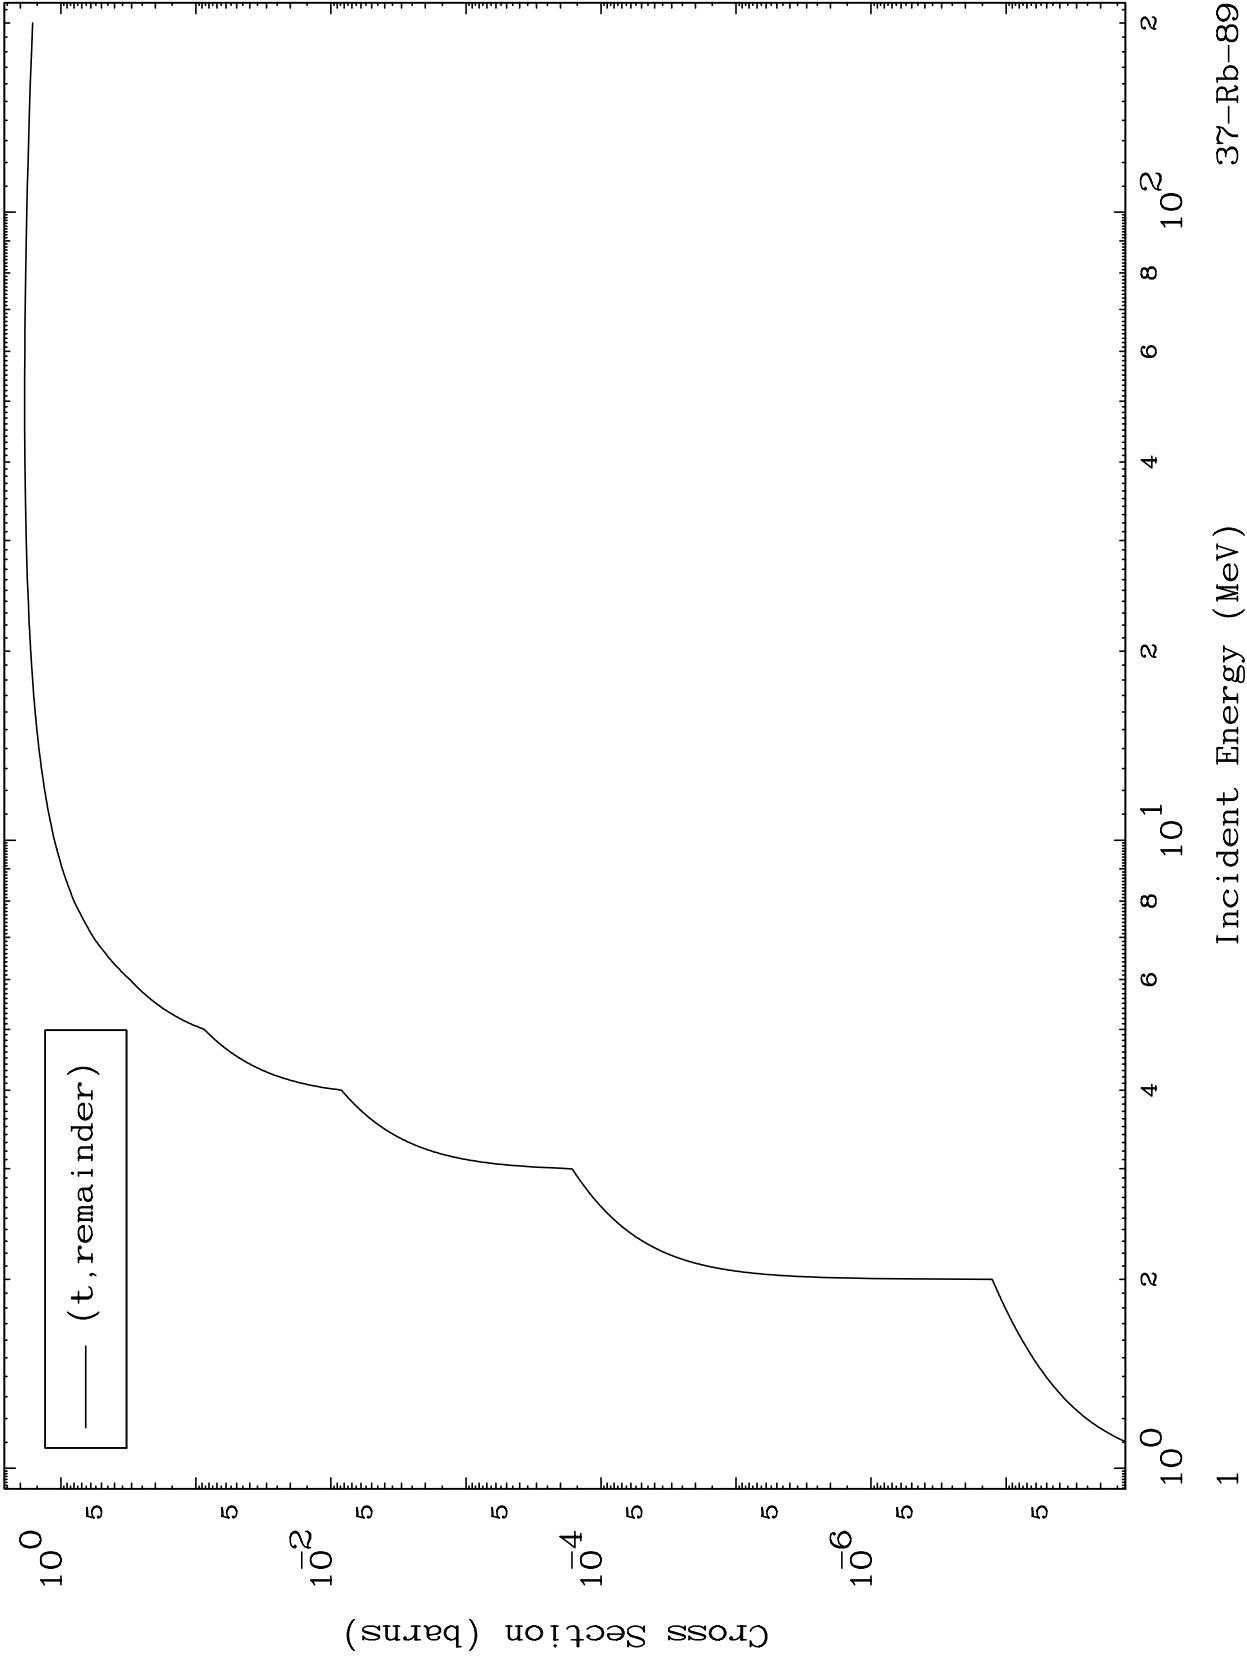

Press Mouse Button to Start

MAT 3737

Triton Major
0 Kelvin Cross Sections

37-Rb-89

Incident Energy (MeV)

37-Rb-89