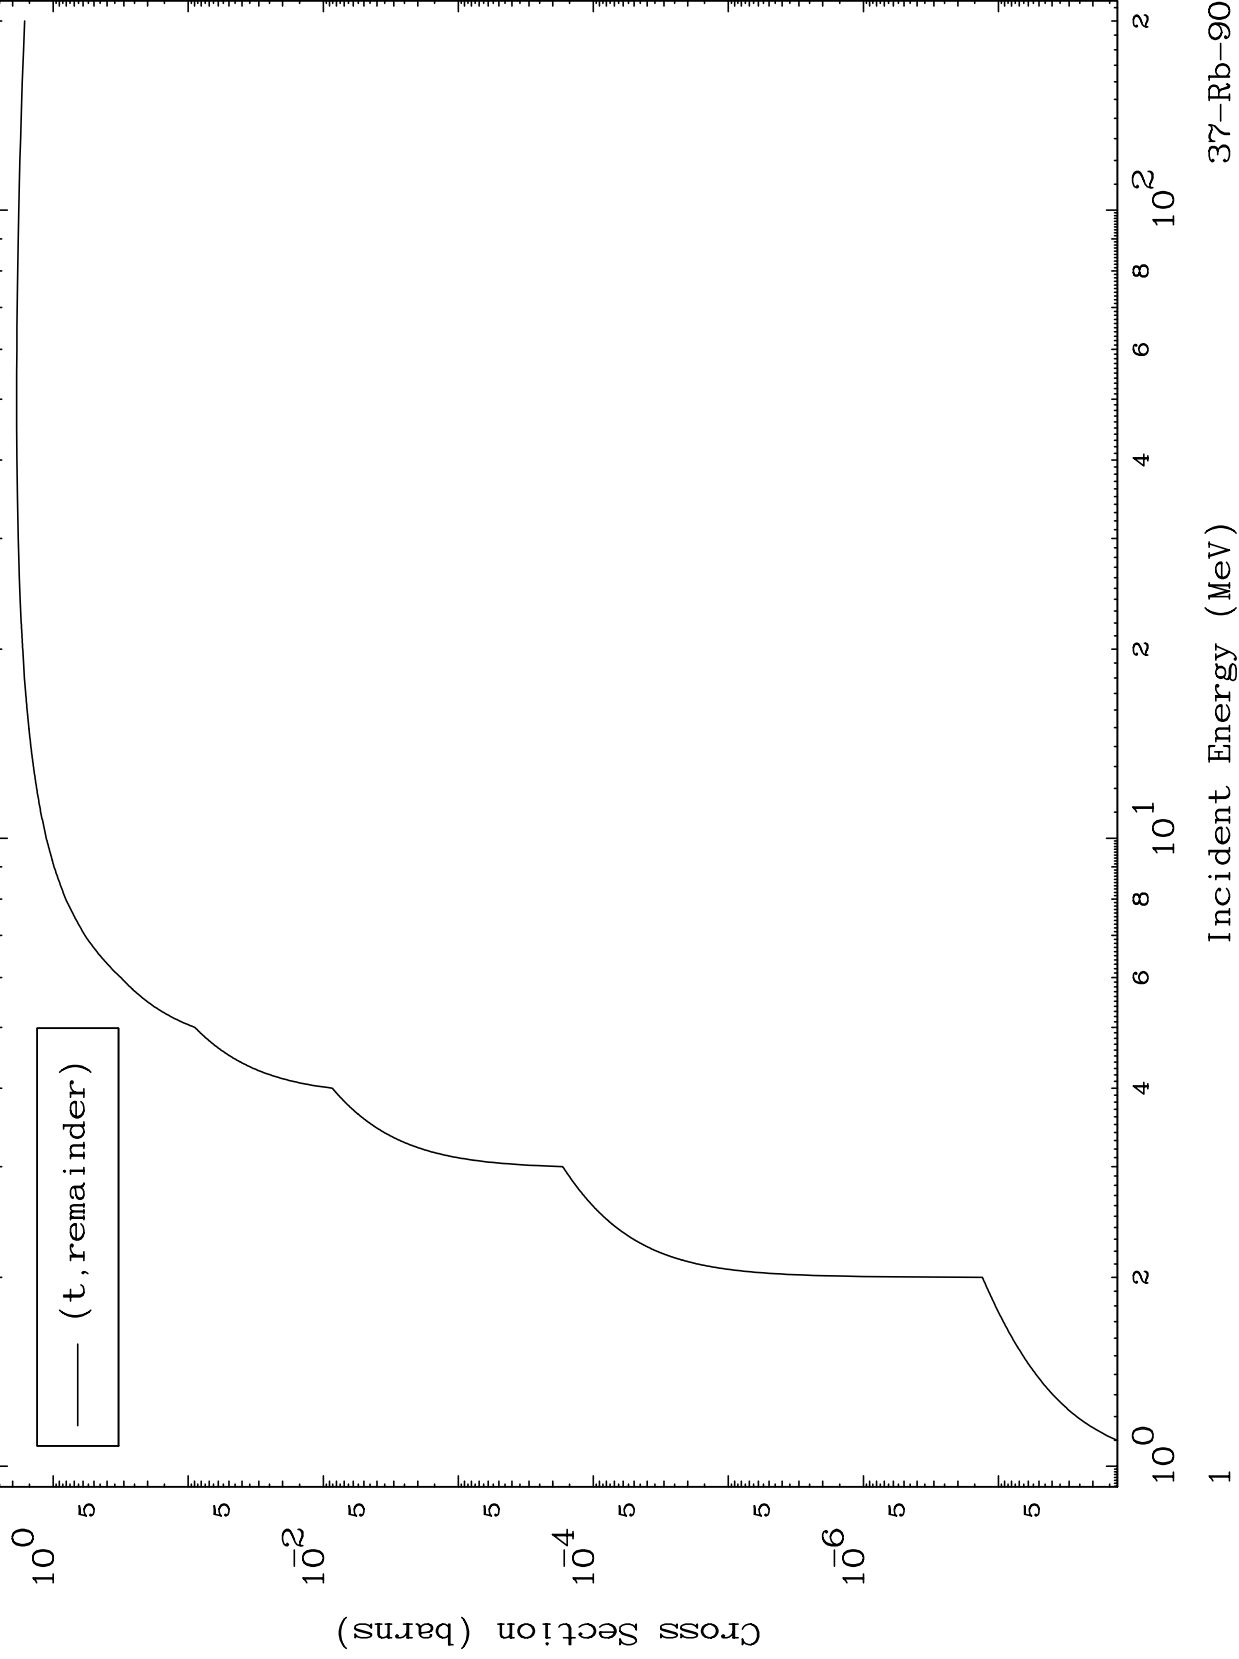

Press Mouse Button to Start

MAT 3741

Triton Major
0 Kelvin Cross Sections

37-Rb-90

37-Rb-90