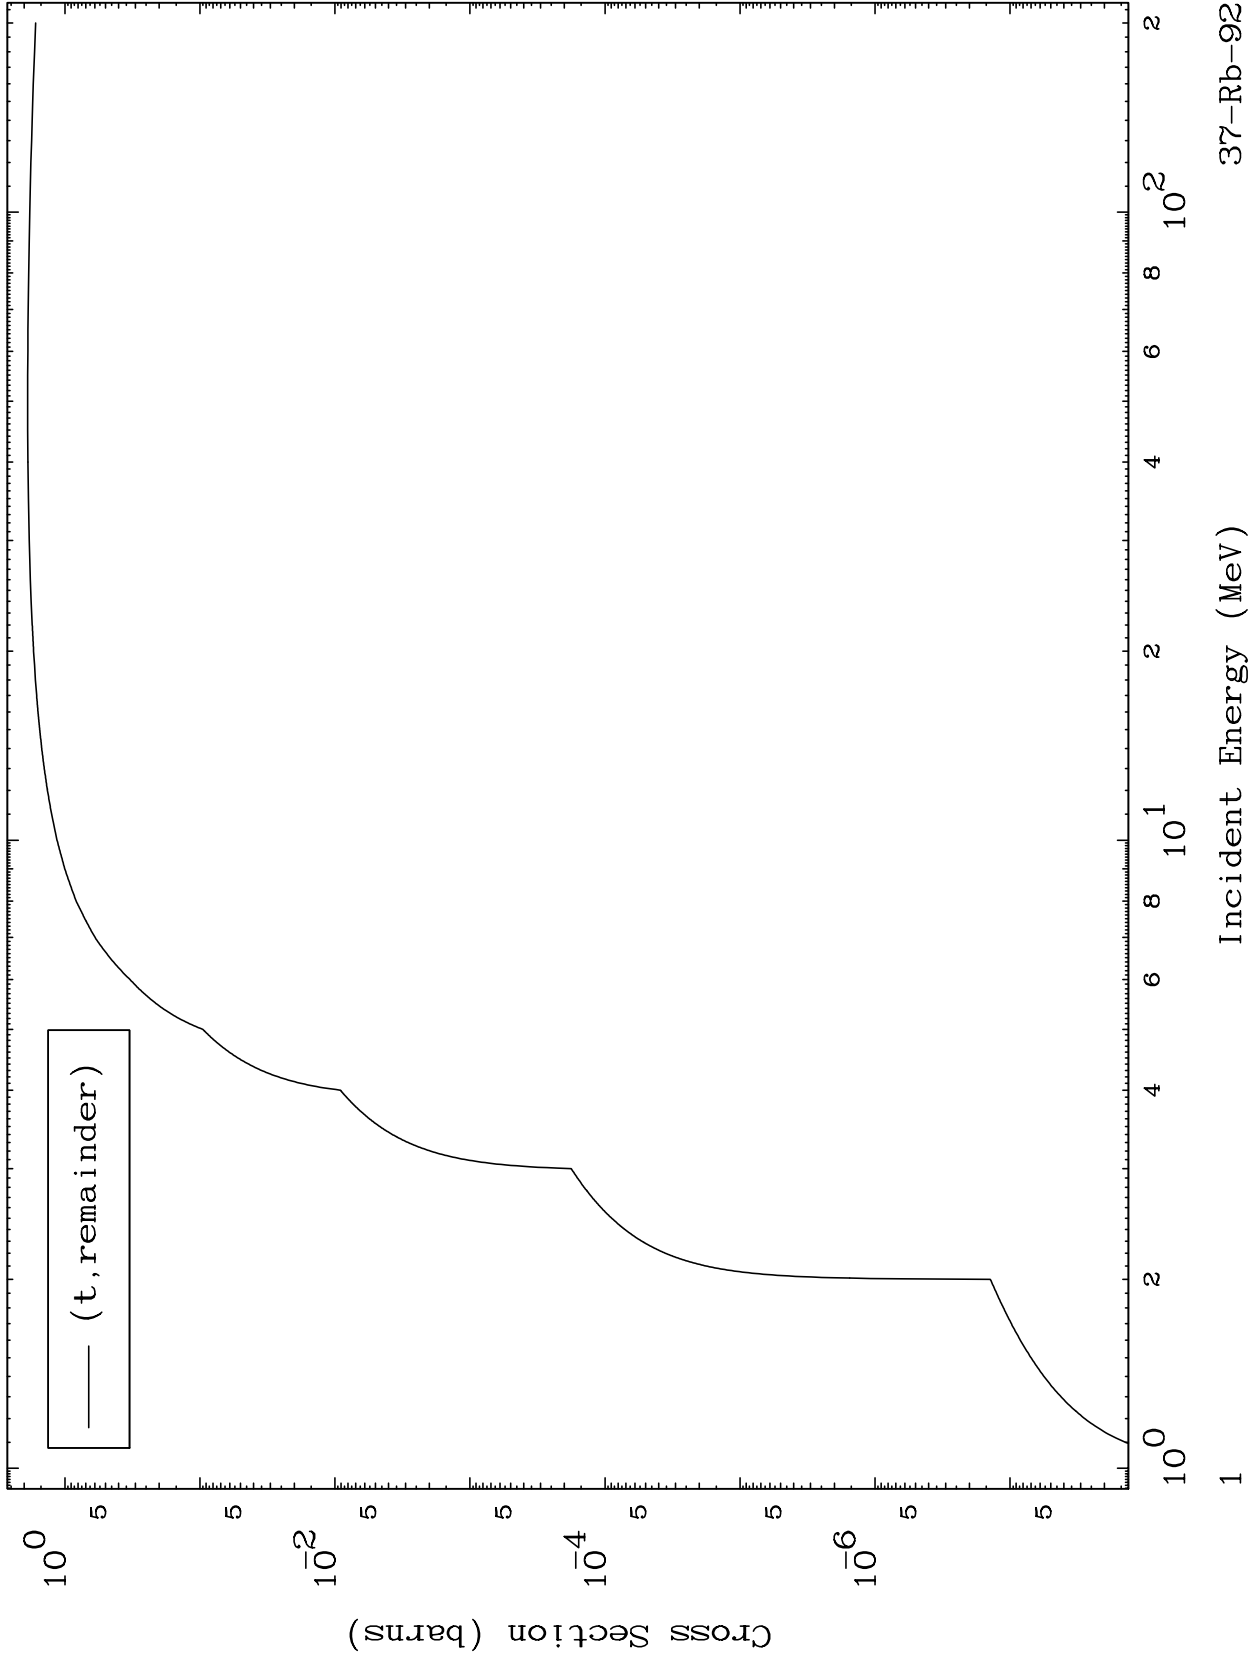

Press Mouse Button to Start

MAT 3746

Triton Major
0 Kelvin Cross Sections

37-Rb-92

37-Rb-92