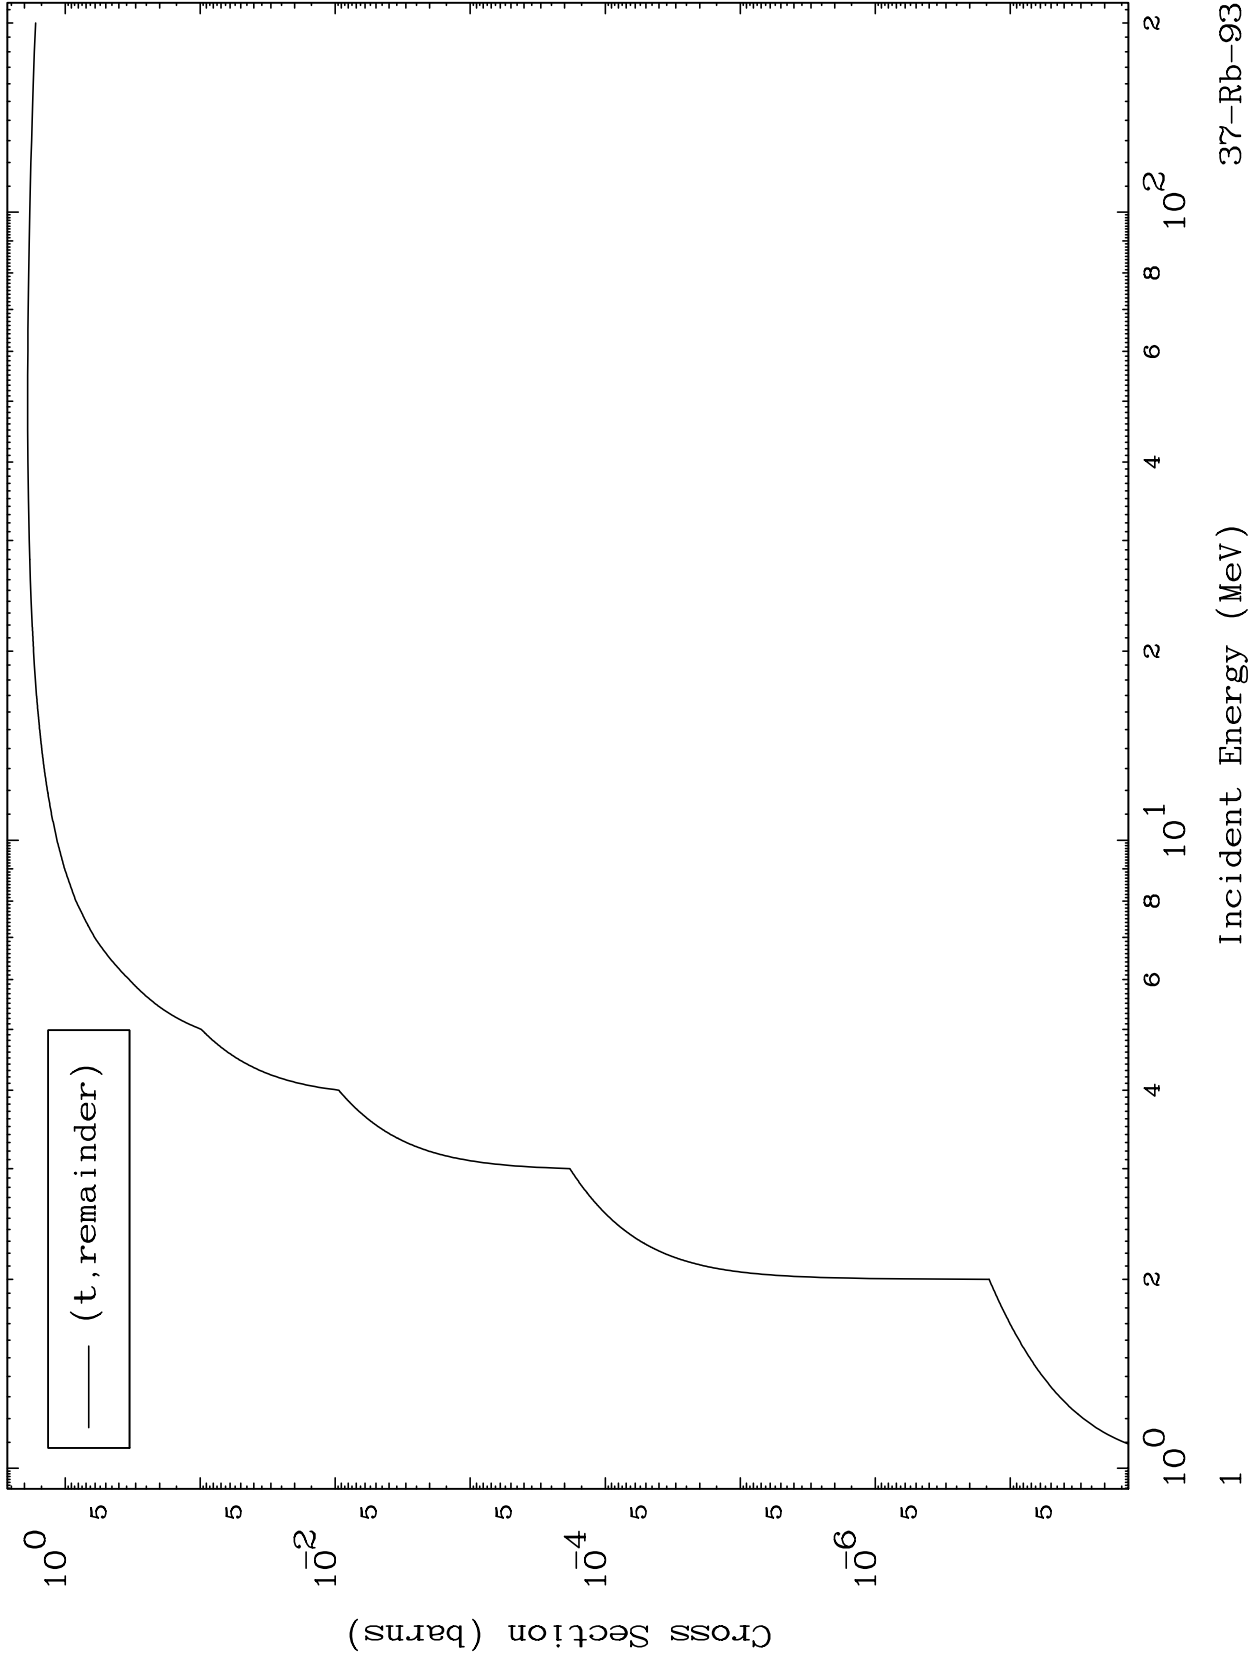

Press Mouse Button to Start

MAT 3749

Triton Major
0 Kelvin Cross Sections

37-Rb-93

37-Rb-93