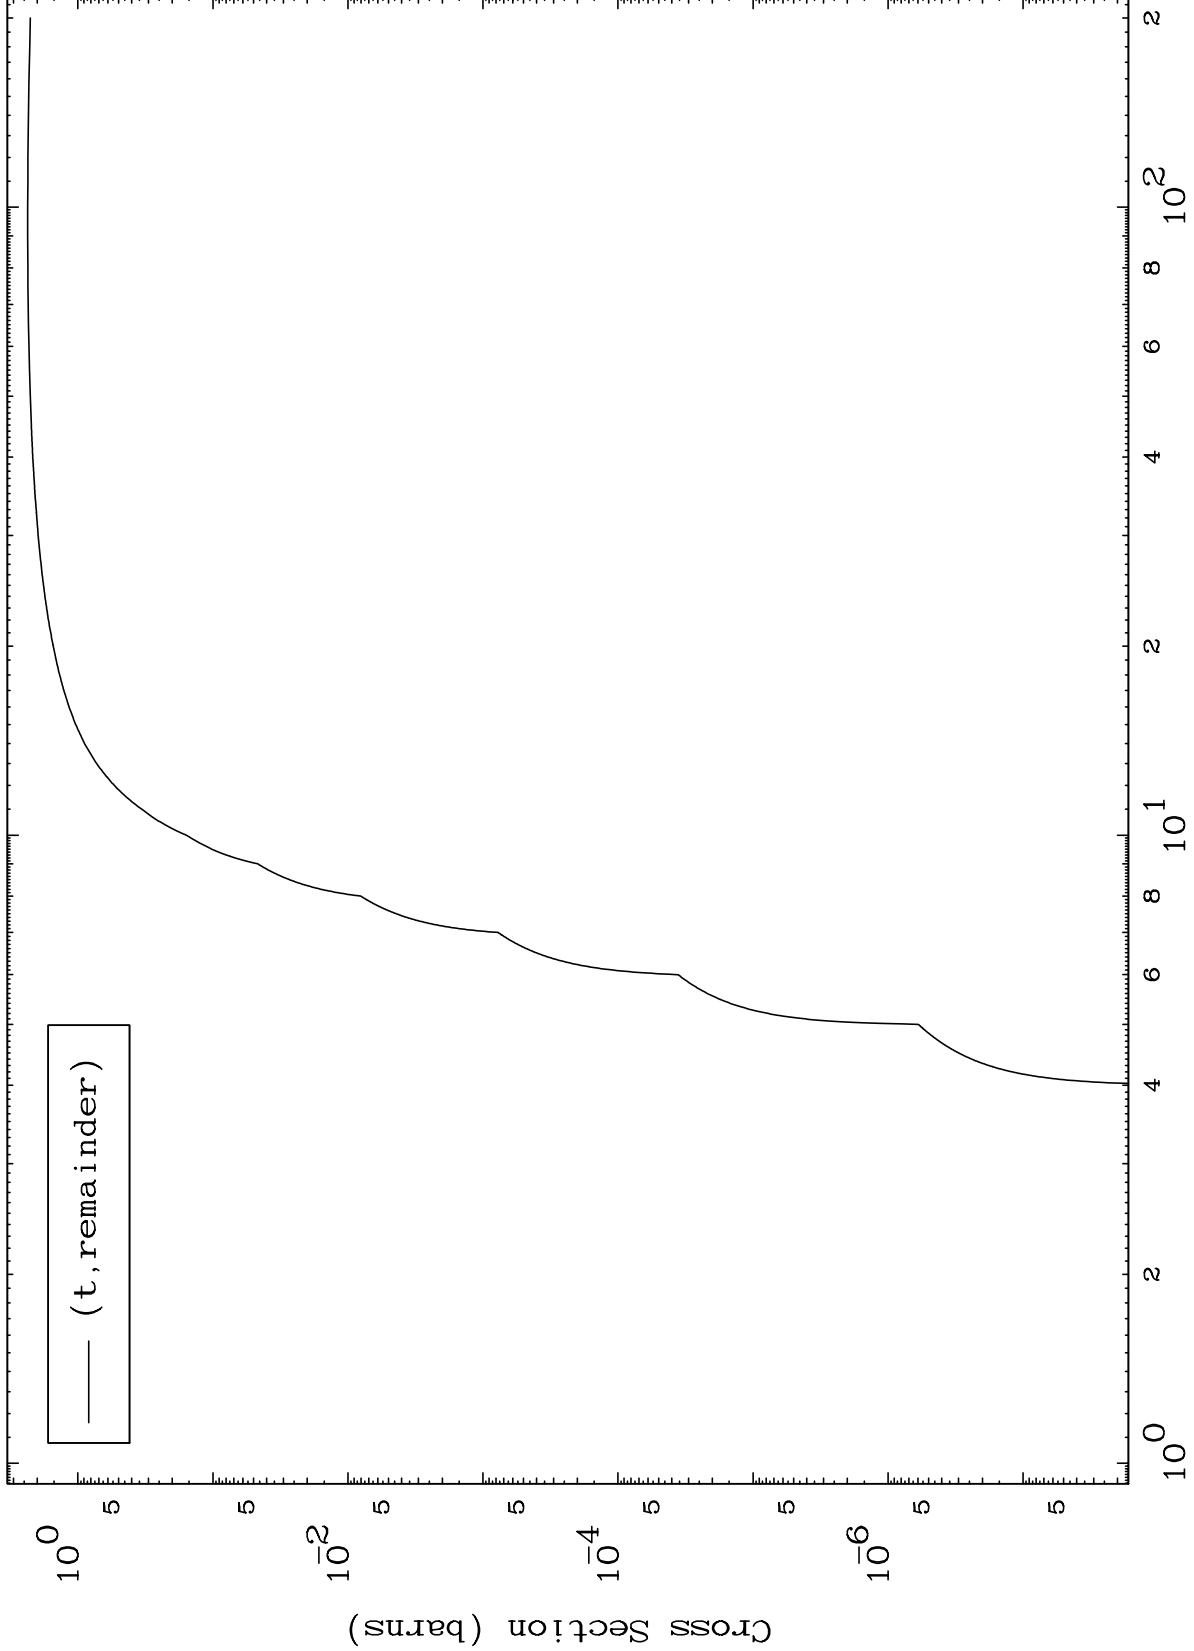

Press Mouse Button to Start

MAT 7465

Triton Major

75-Re-165

0 Kelvin Cross Sections

Incident Energy (MeV)

75-Re-165