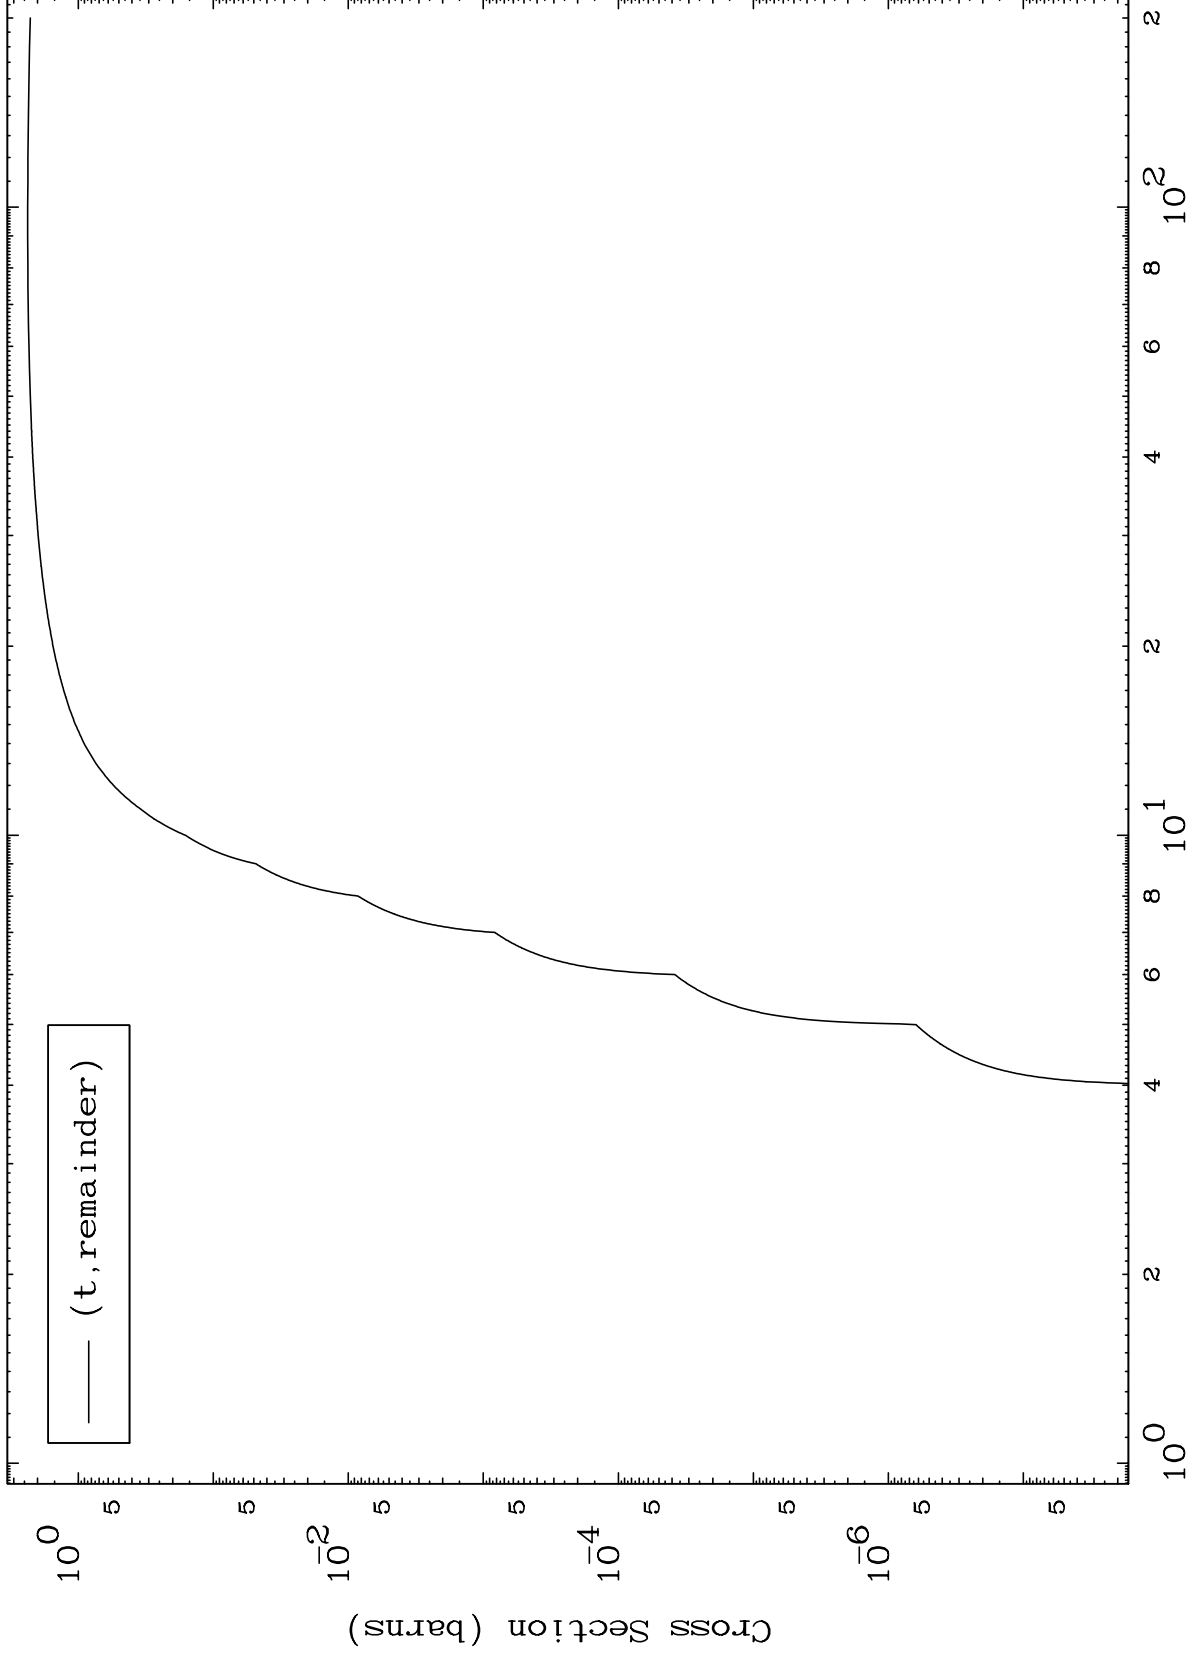

Press Mouse Button to Start

MAT 7471

Triton Major

75-Re-167

0 Kelvin Cross Sections

Incident Energy (MeV)

75-Re-167