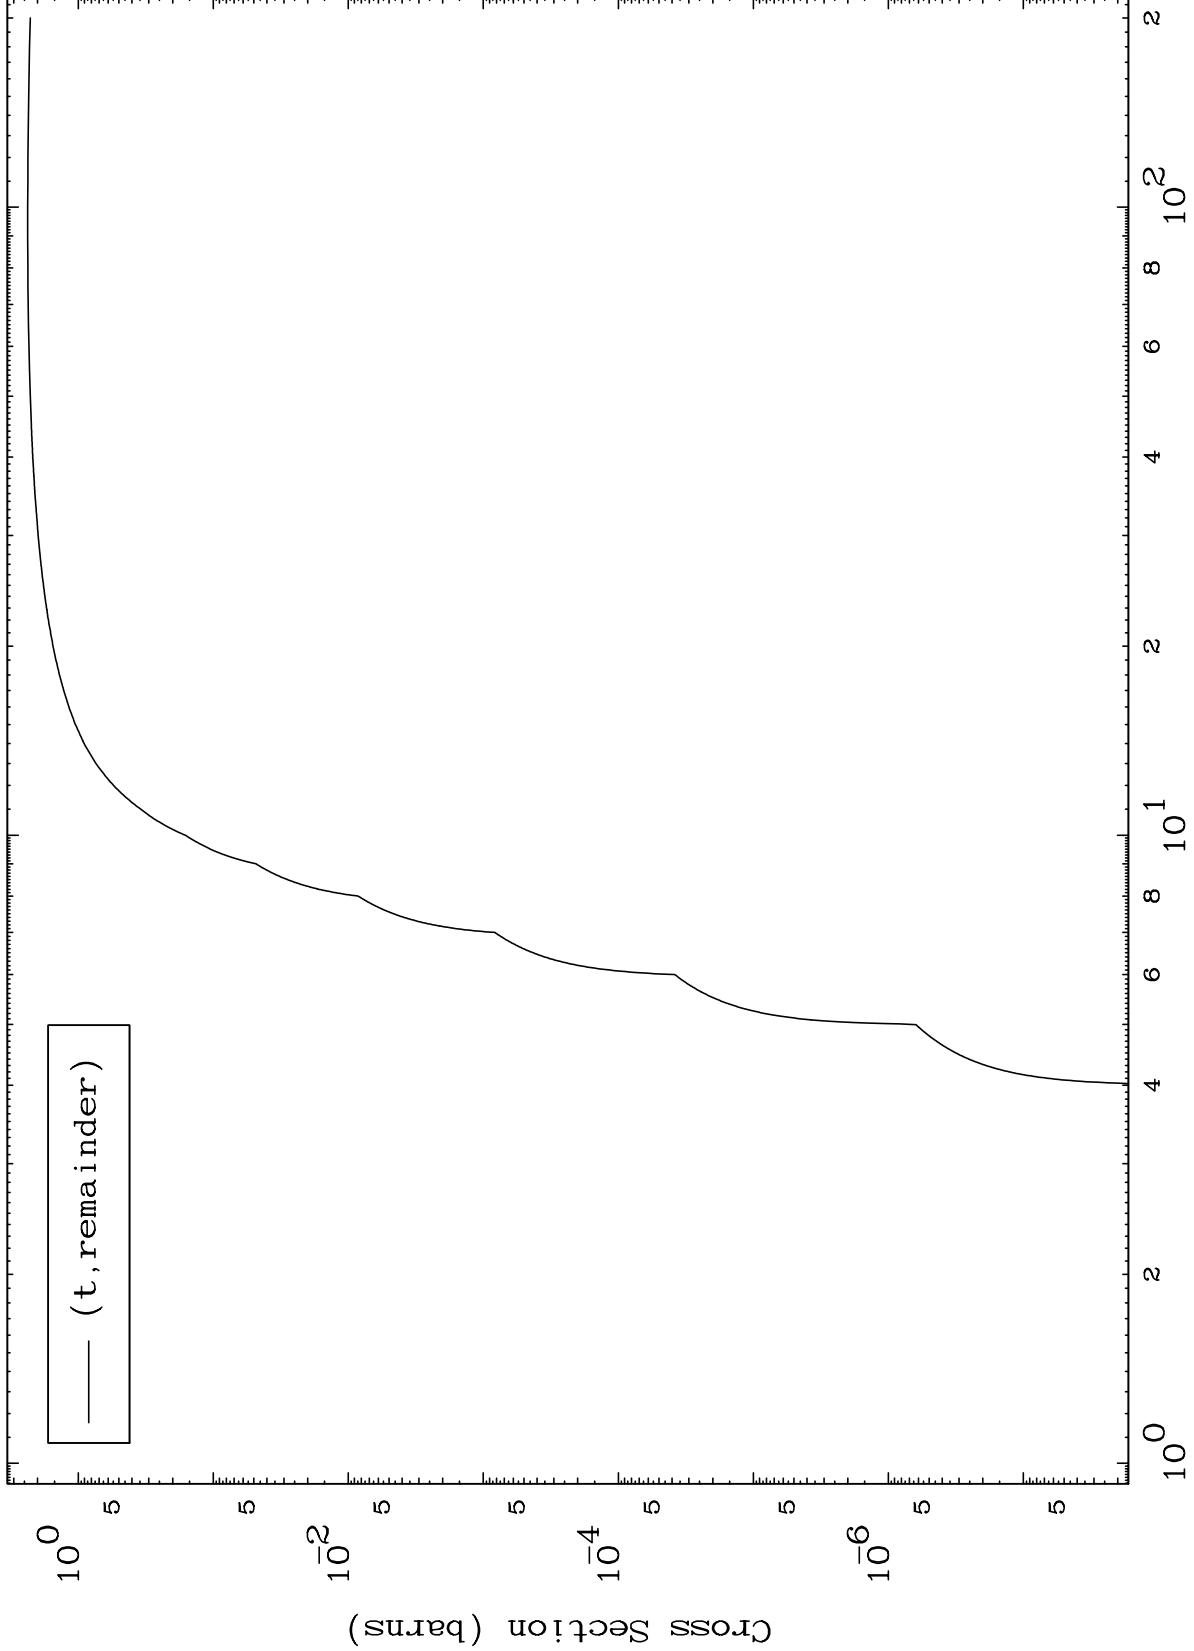

Press Mouse Button to Start

MAT 7472

Triton Major

75-Re-167

0 Kelvin Cross Sections

Incident Energy (MeV)

75-Re-167