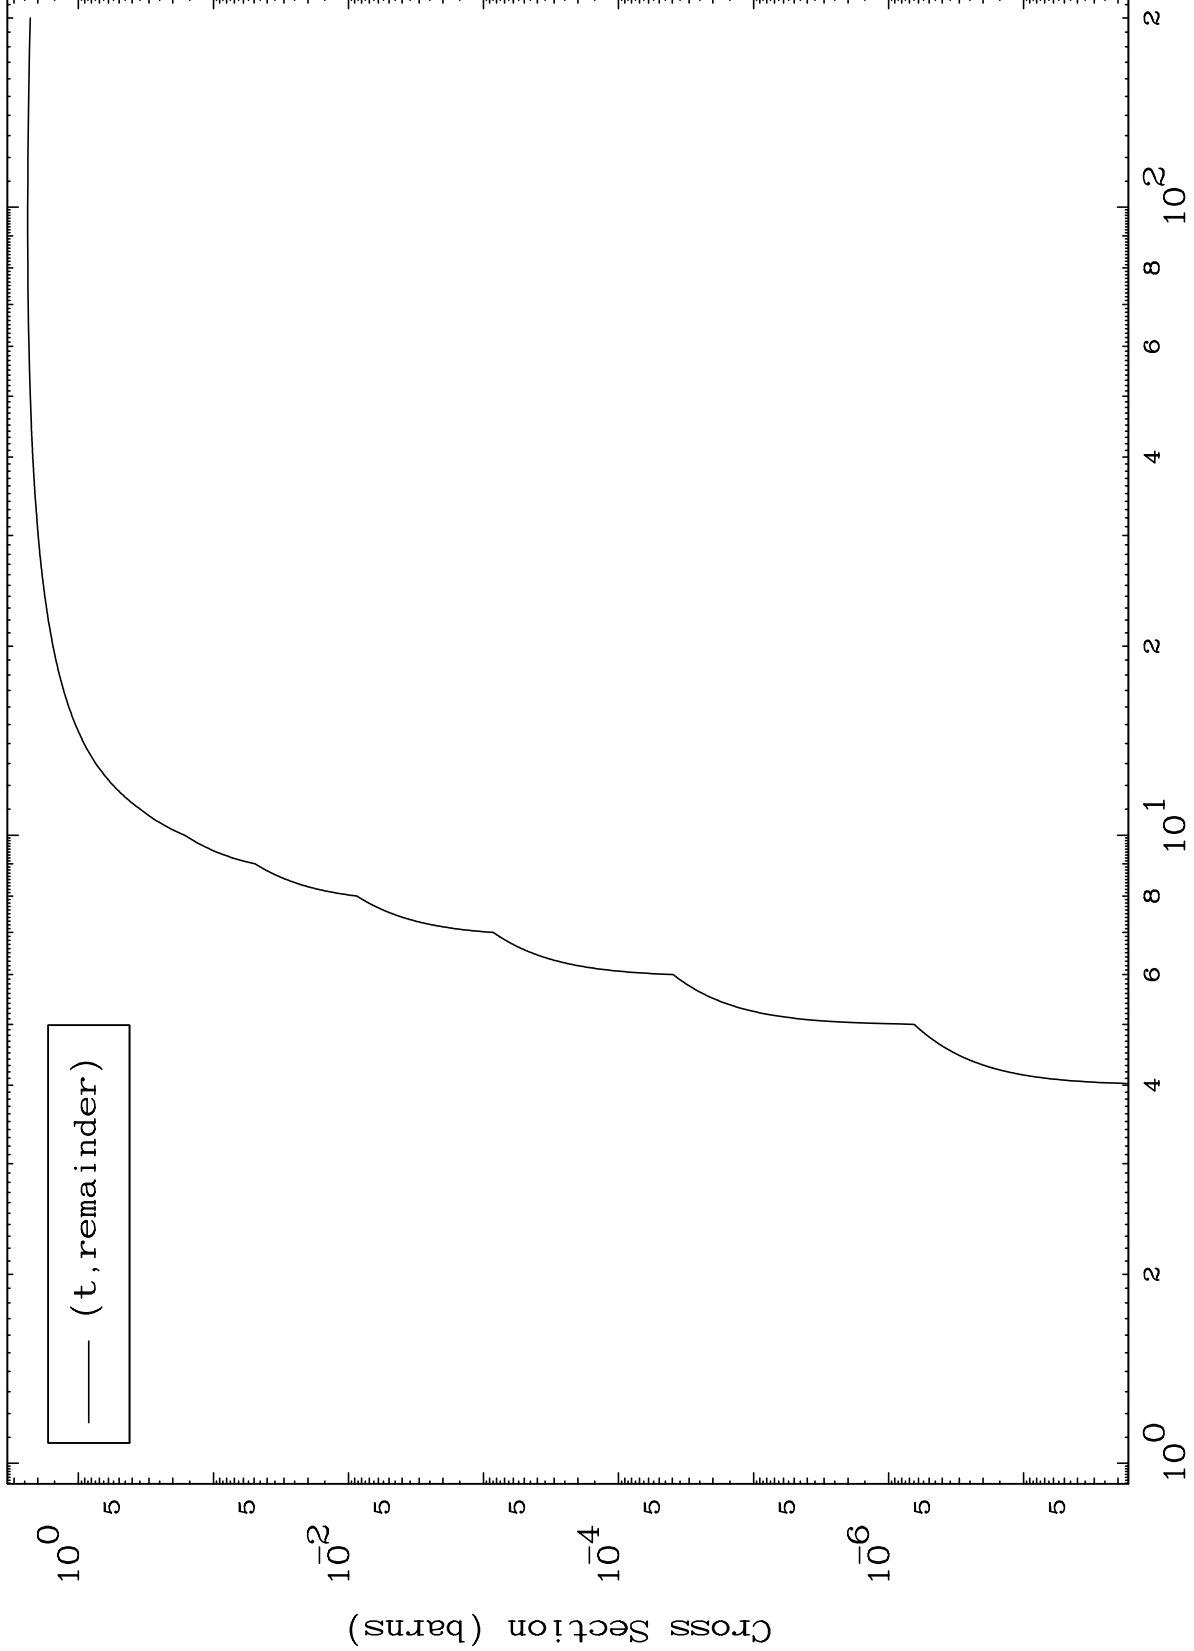

Press Mouse Button to Start

MAT 7474

Triton Major

75-Re-168

0 Kelvin Cross Sections

Incident Energy (MeV)

75-Re-168