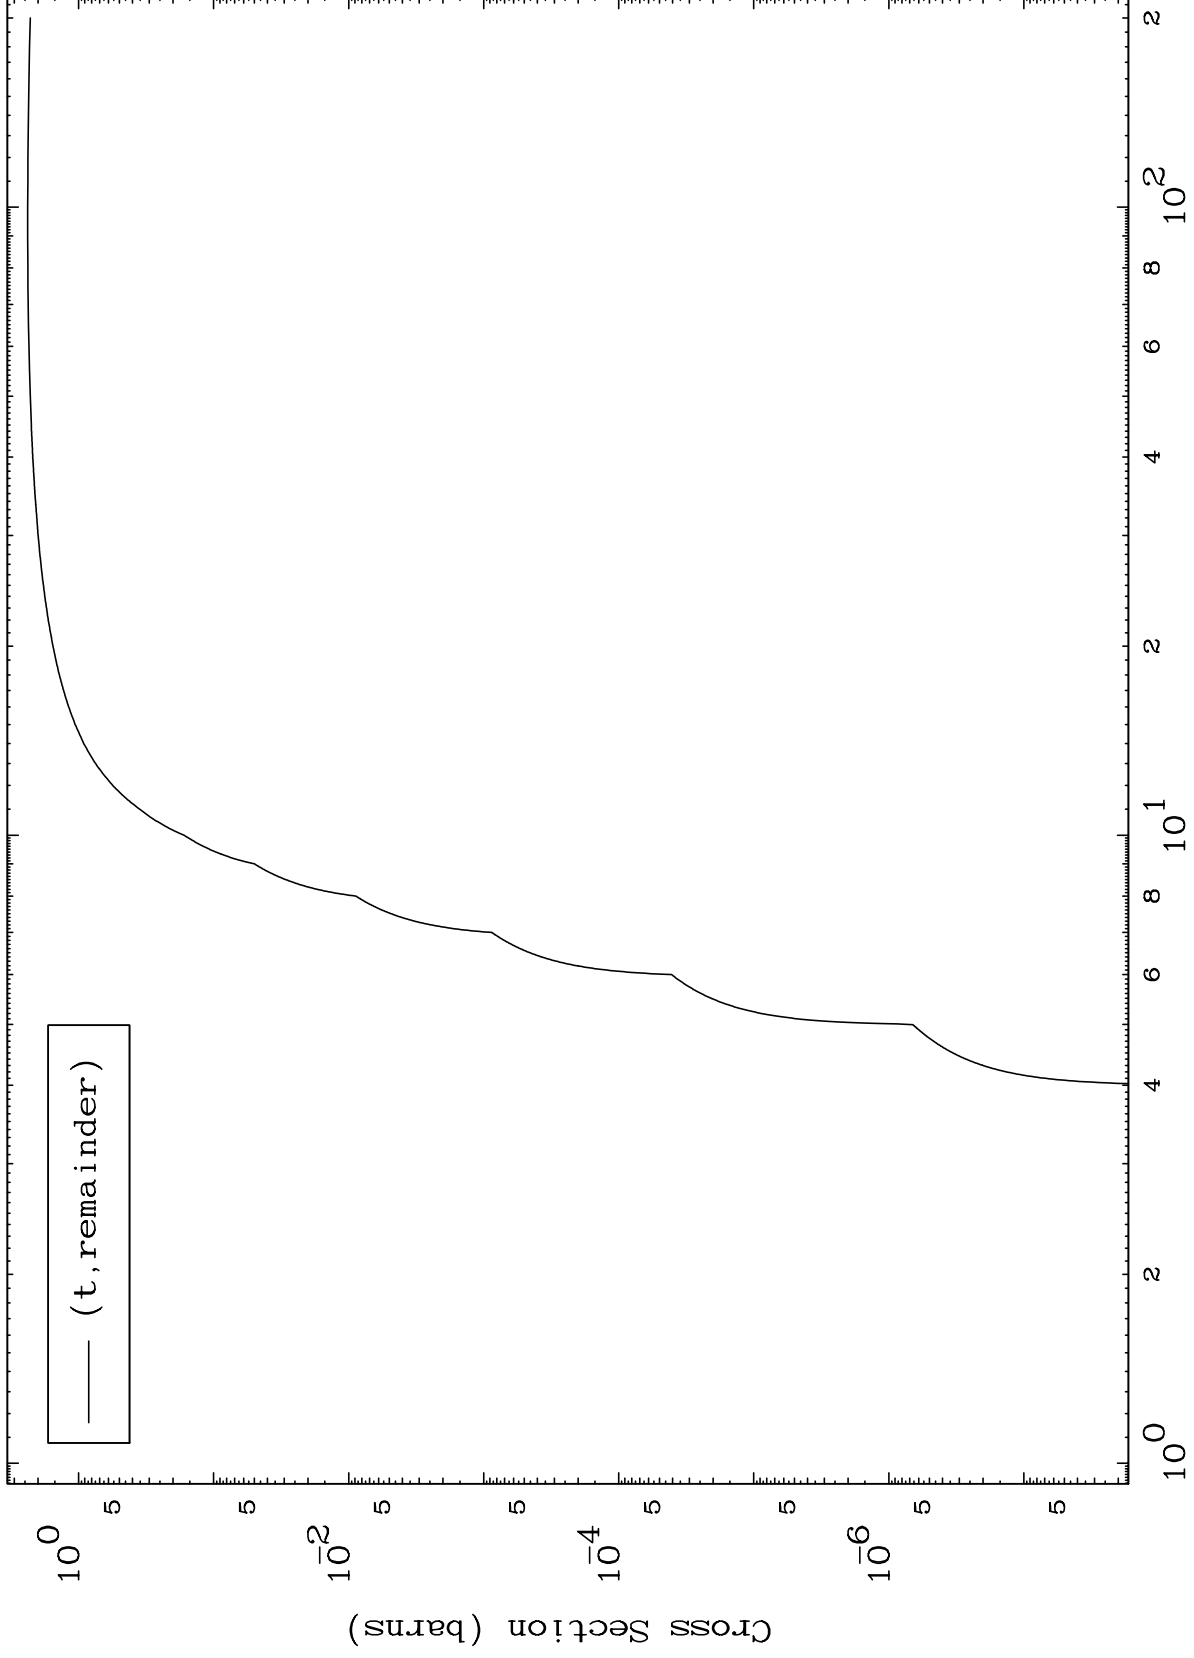

Press Mouse Button to Start

MAT 7477

Triton Major

75-Re-169

0 Kelvin Cross Sections

Incident Energy (MeV)

75-Re-169