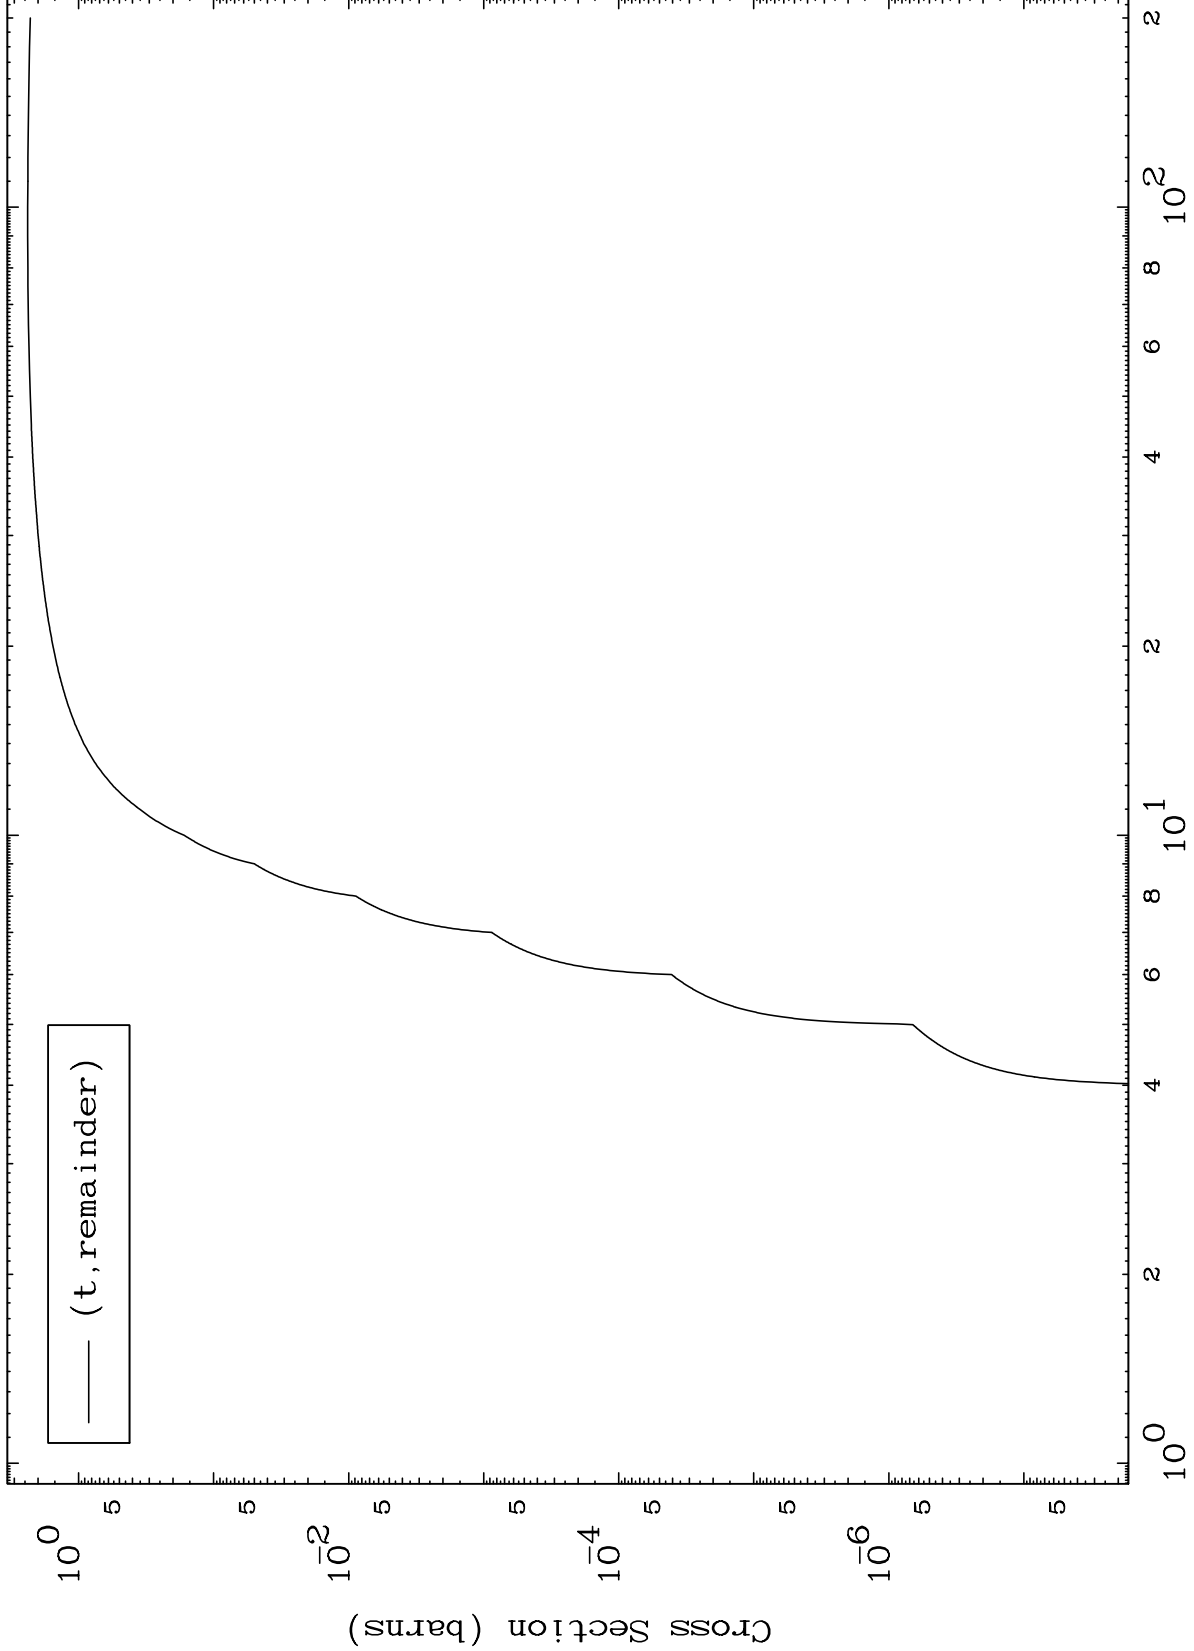

Press Mouse Button to Start

MAT 7478

Triton Major

75-Re-169

0 Kelvin Cross Sections

Incident Energy (MeV)

75-Re-169