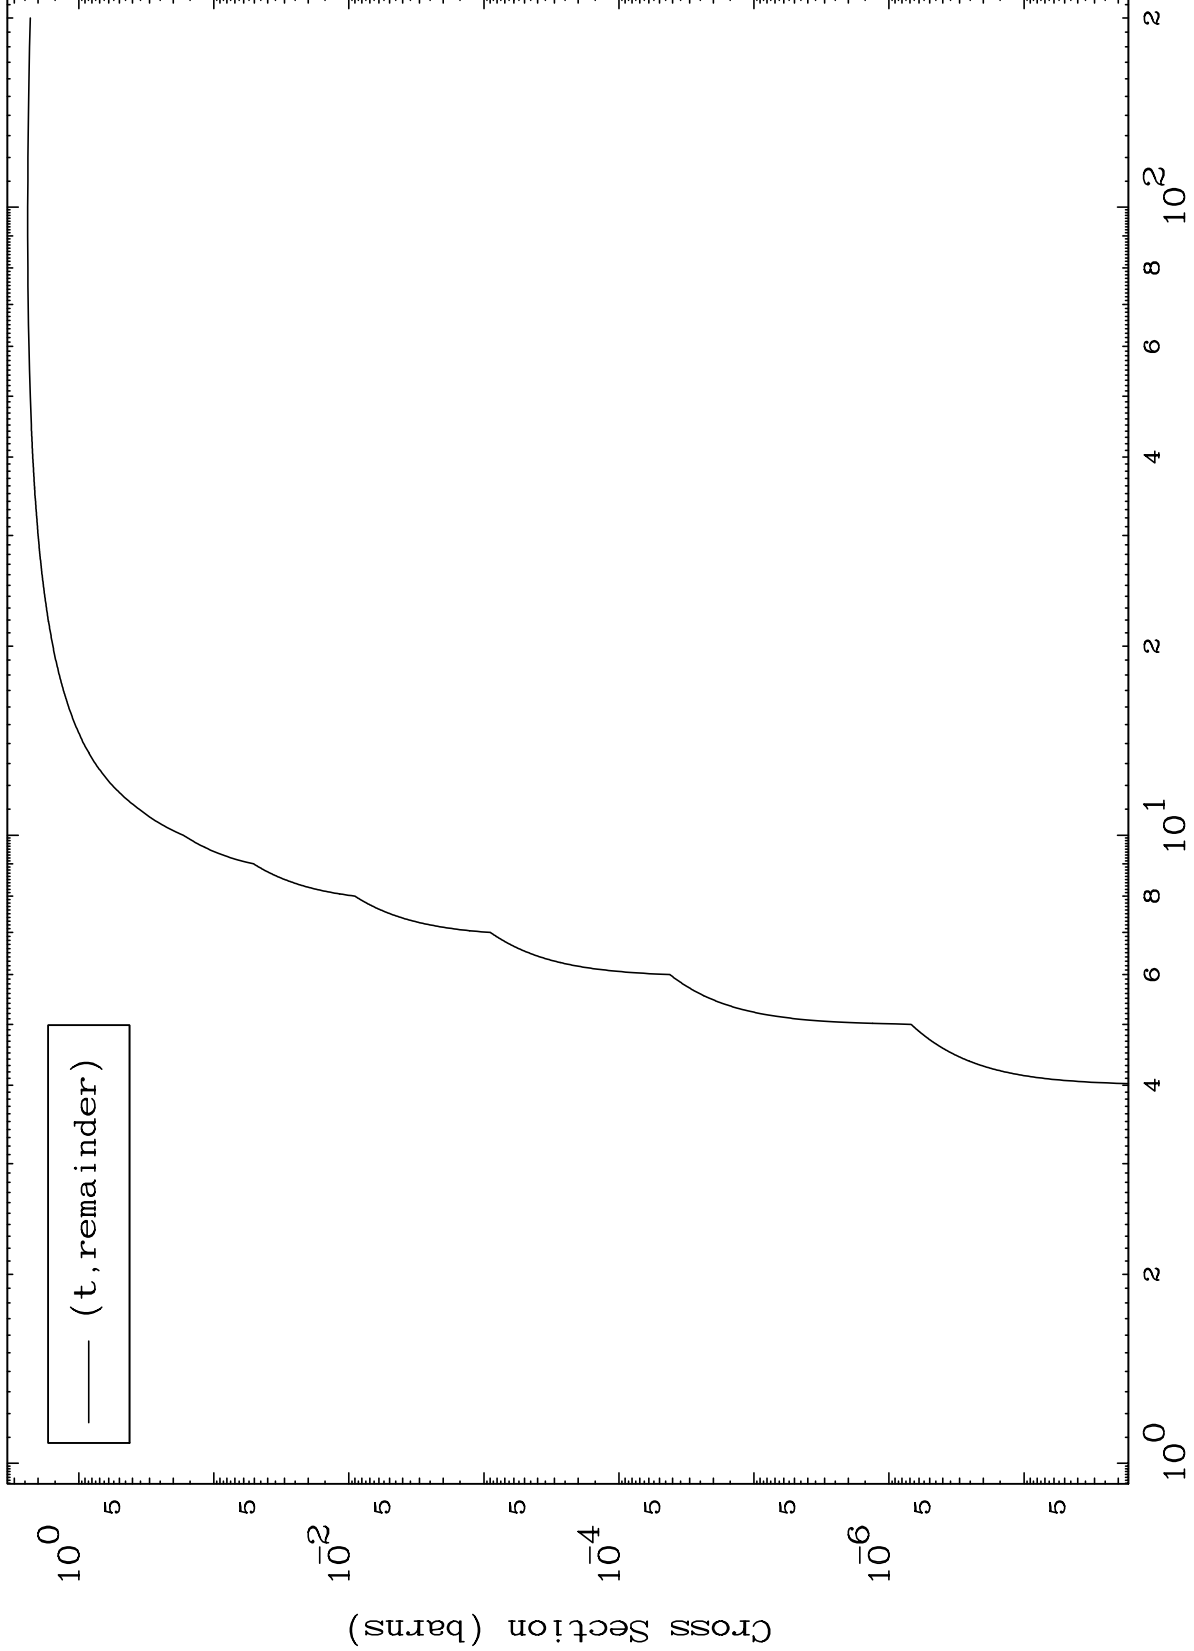

Press Mouse Button to Start

MAT 7480

Triton Major

75-Re-170

0 Kelvin Cross Sections

(t, remainder)

Incident Energy (MeV)

75-Re-170