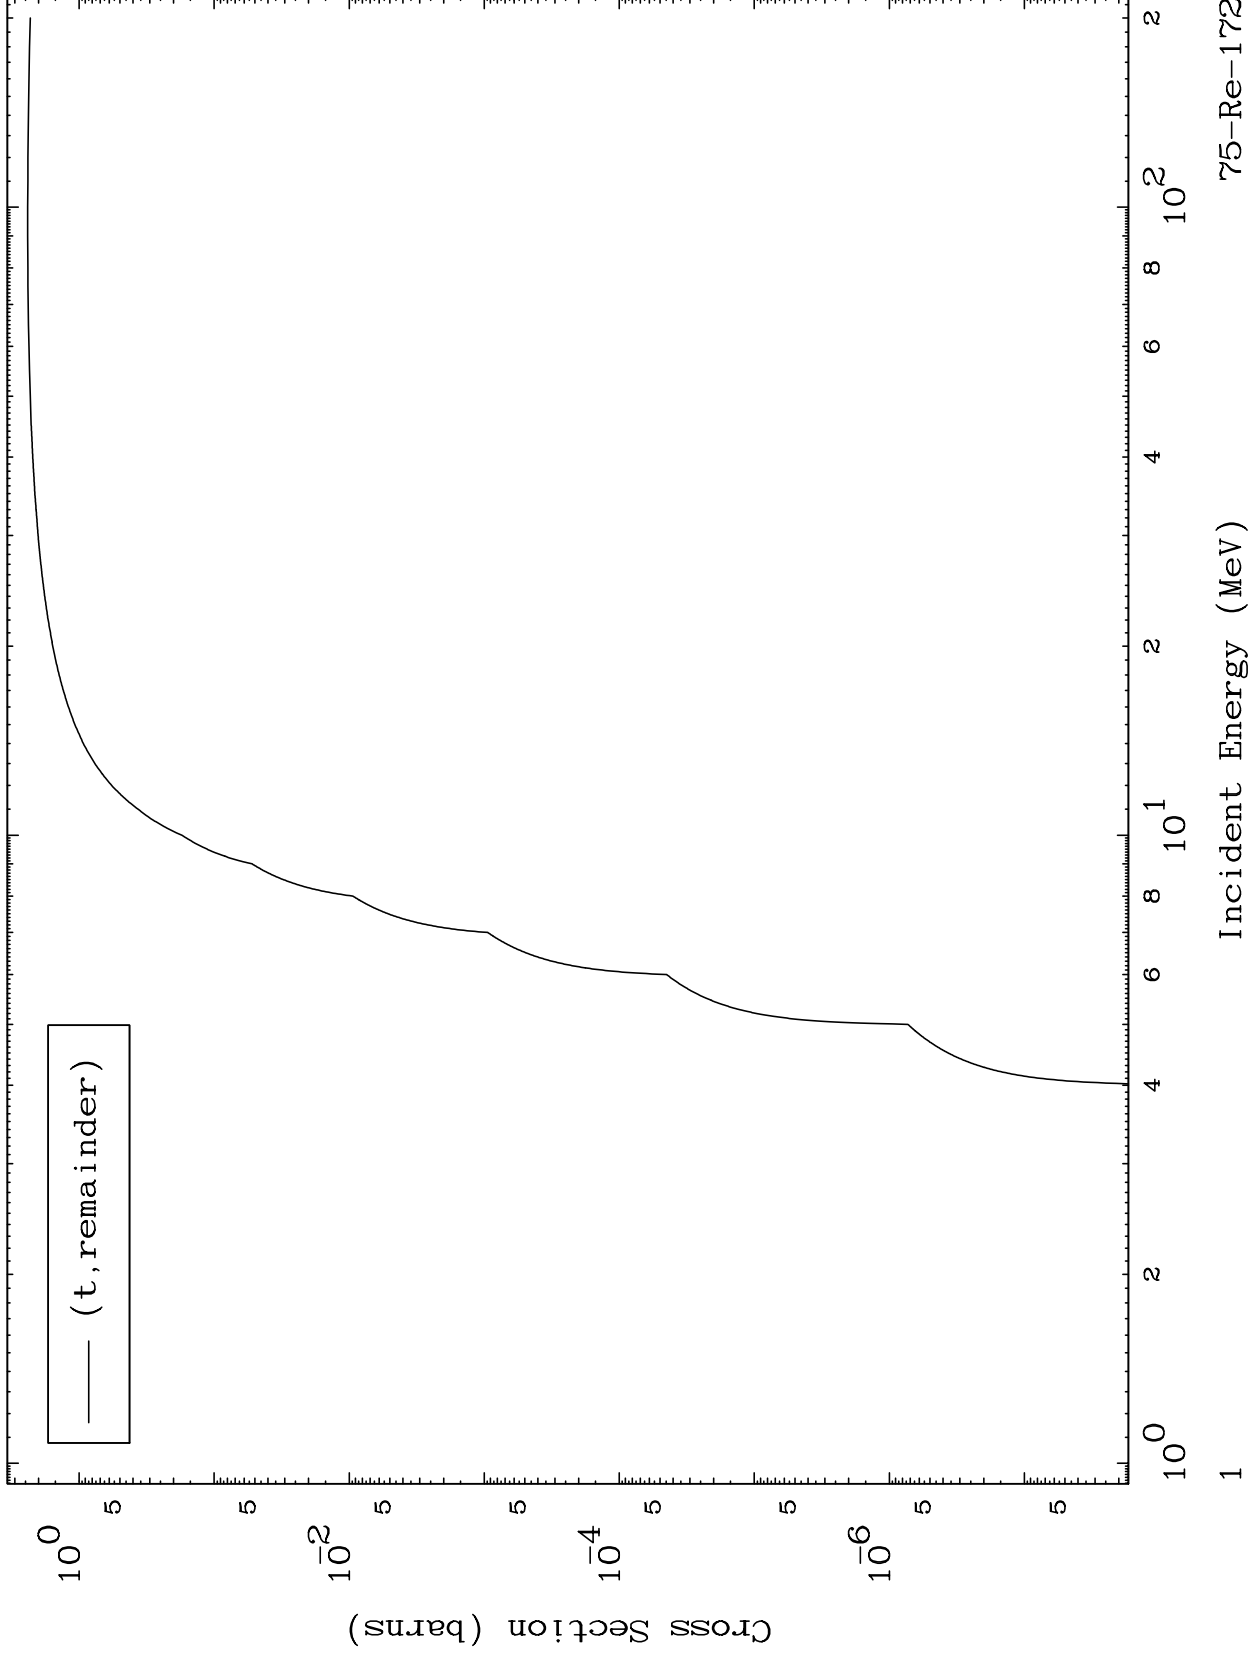

Press Mouse Button to Start

MAT 7486

Triton Major
0 Kelvin Cross Sections

75-Re-172

Incident Energy (MeV)

75-Re-172