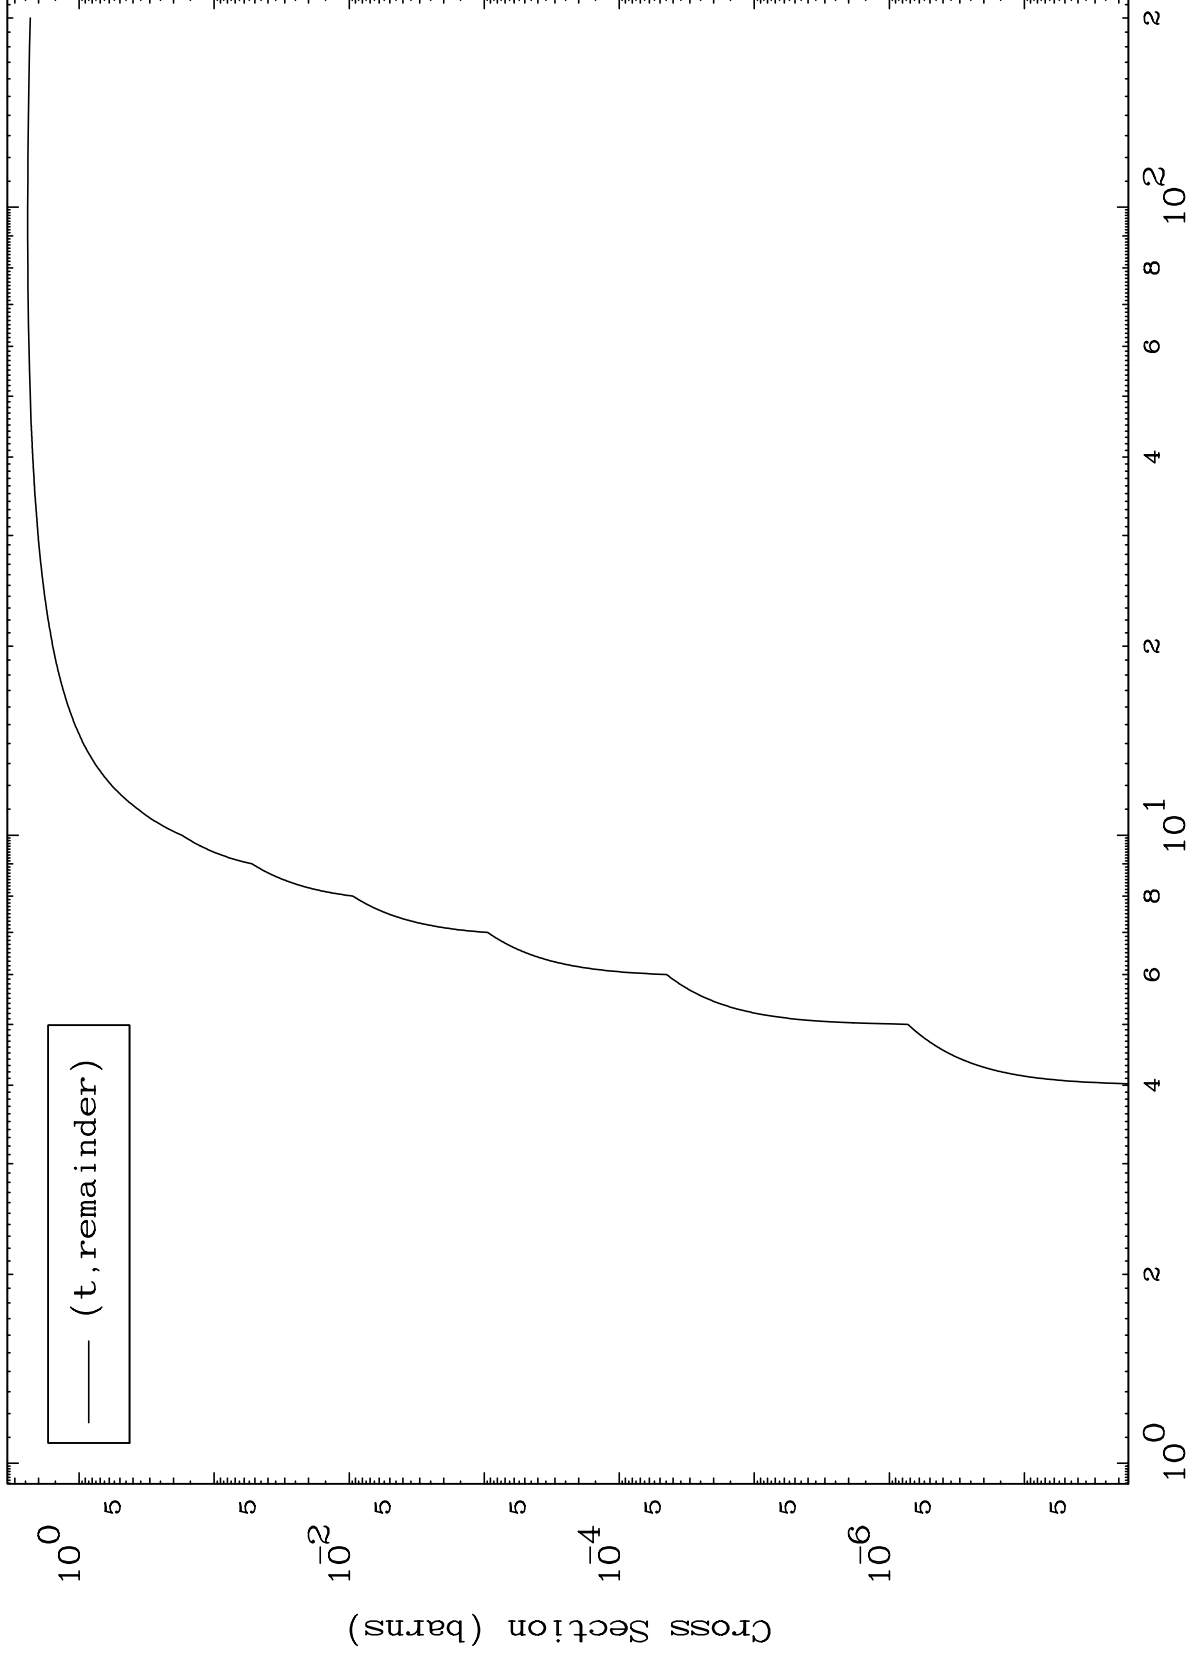

Press Mouse Button to Start

MAT 7487

Triton Major

75-Re-172

0 Kelvin Cross Sections

Incident Energy (MeV)

75-Re-172