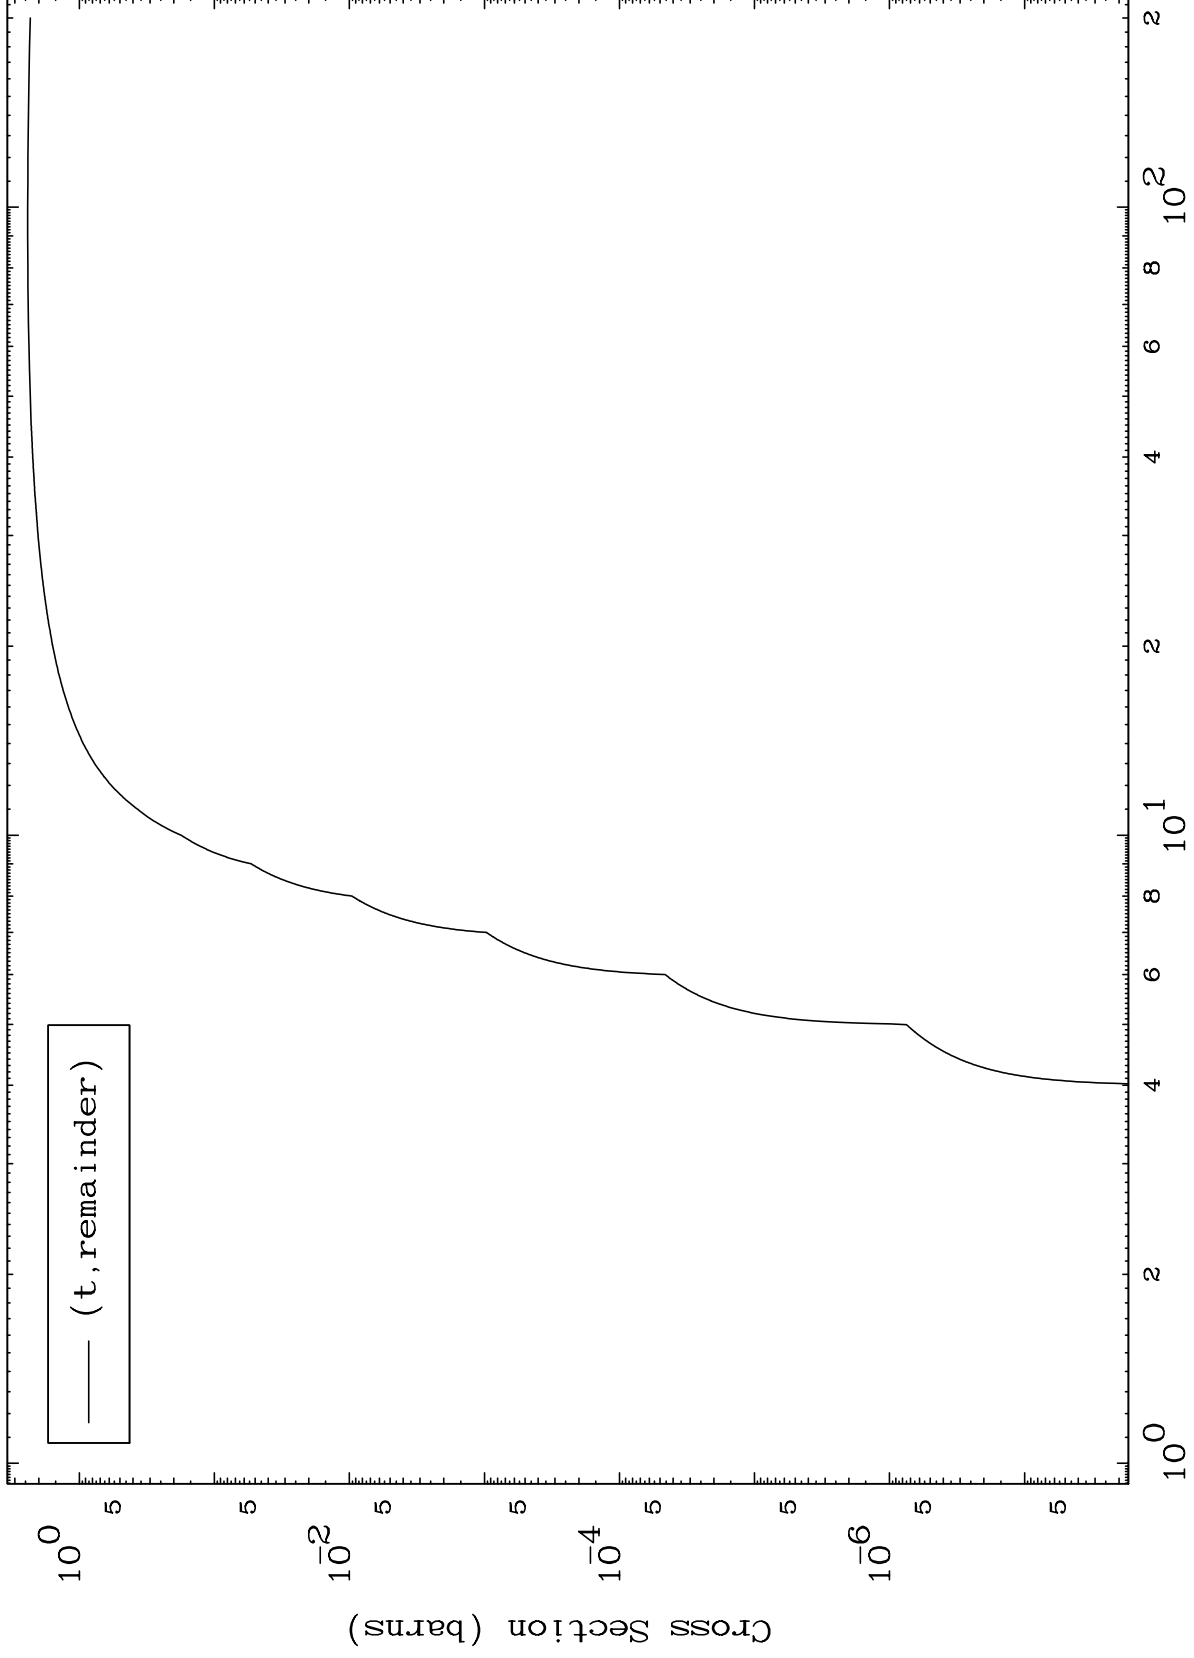

Press Mouse Button to Start

MAT 7489

Triton Major  
0 Kelvin Cross Sections

75-Re-173

Incident Energy (MeV)

75-Re-173