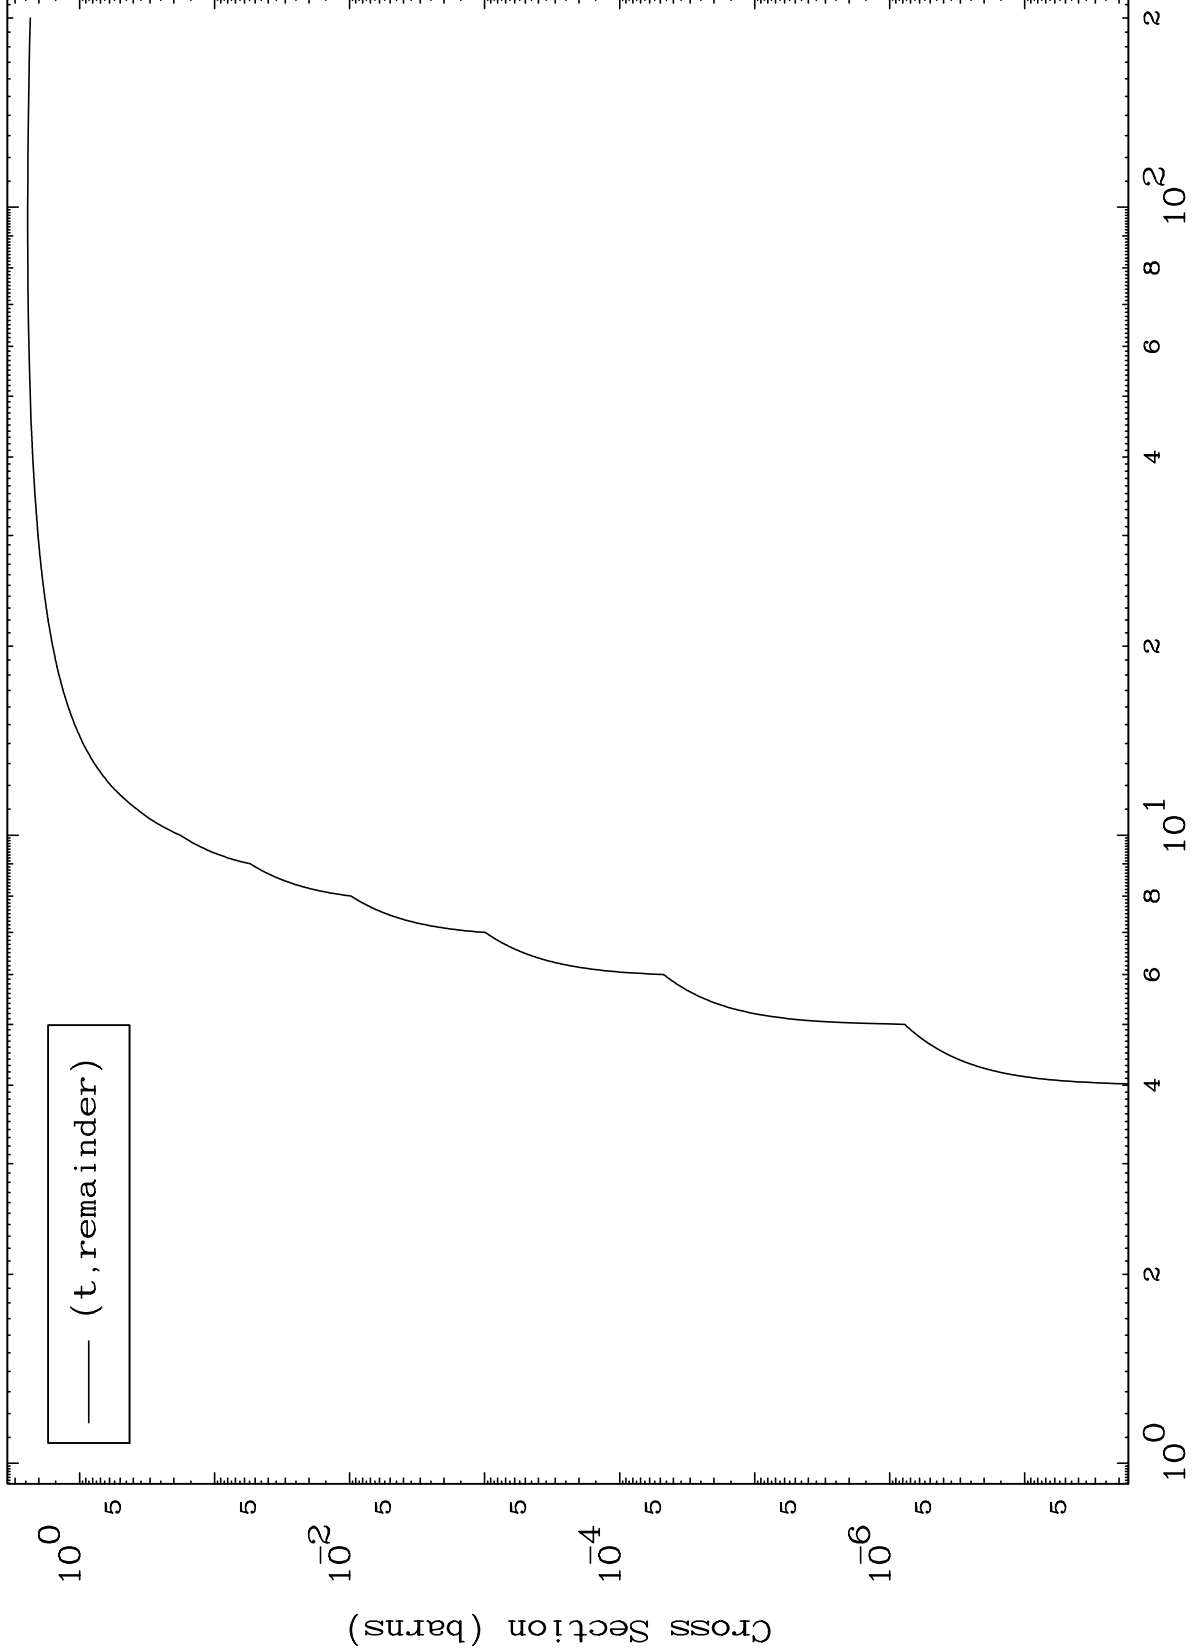

Press Mouse Button to Start

MAT 7492

Triton Major

75-Re-174

0 Kelvin Cross Sections

Incident Energy (MeV)

75-Re-174