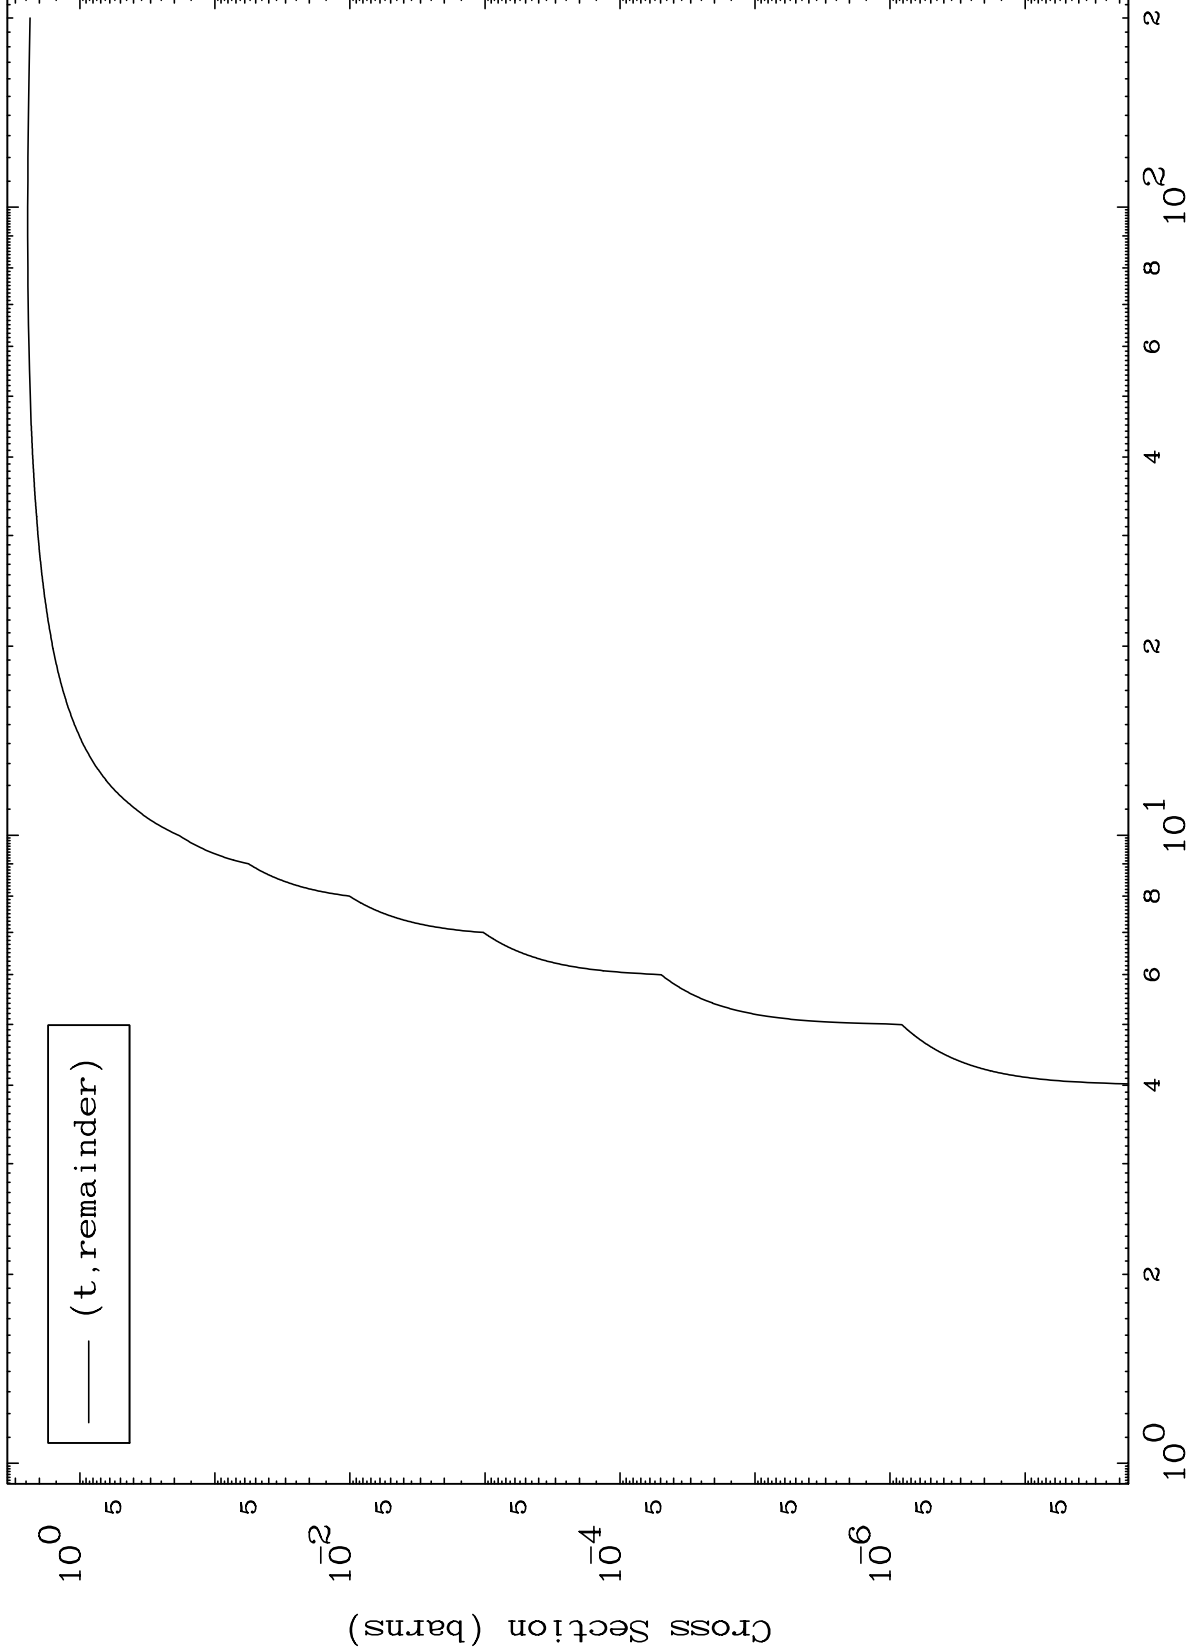

Press Mouse Button to Start

MAT 7498

Triton Major

75-Re-176

0 Kelvin Cross Sections

(t, remainder)

Incident Energy (MeV)

75-Re-176