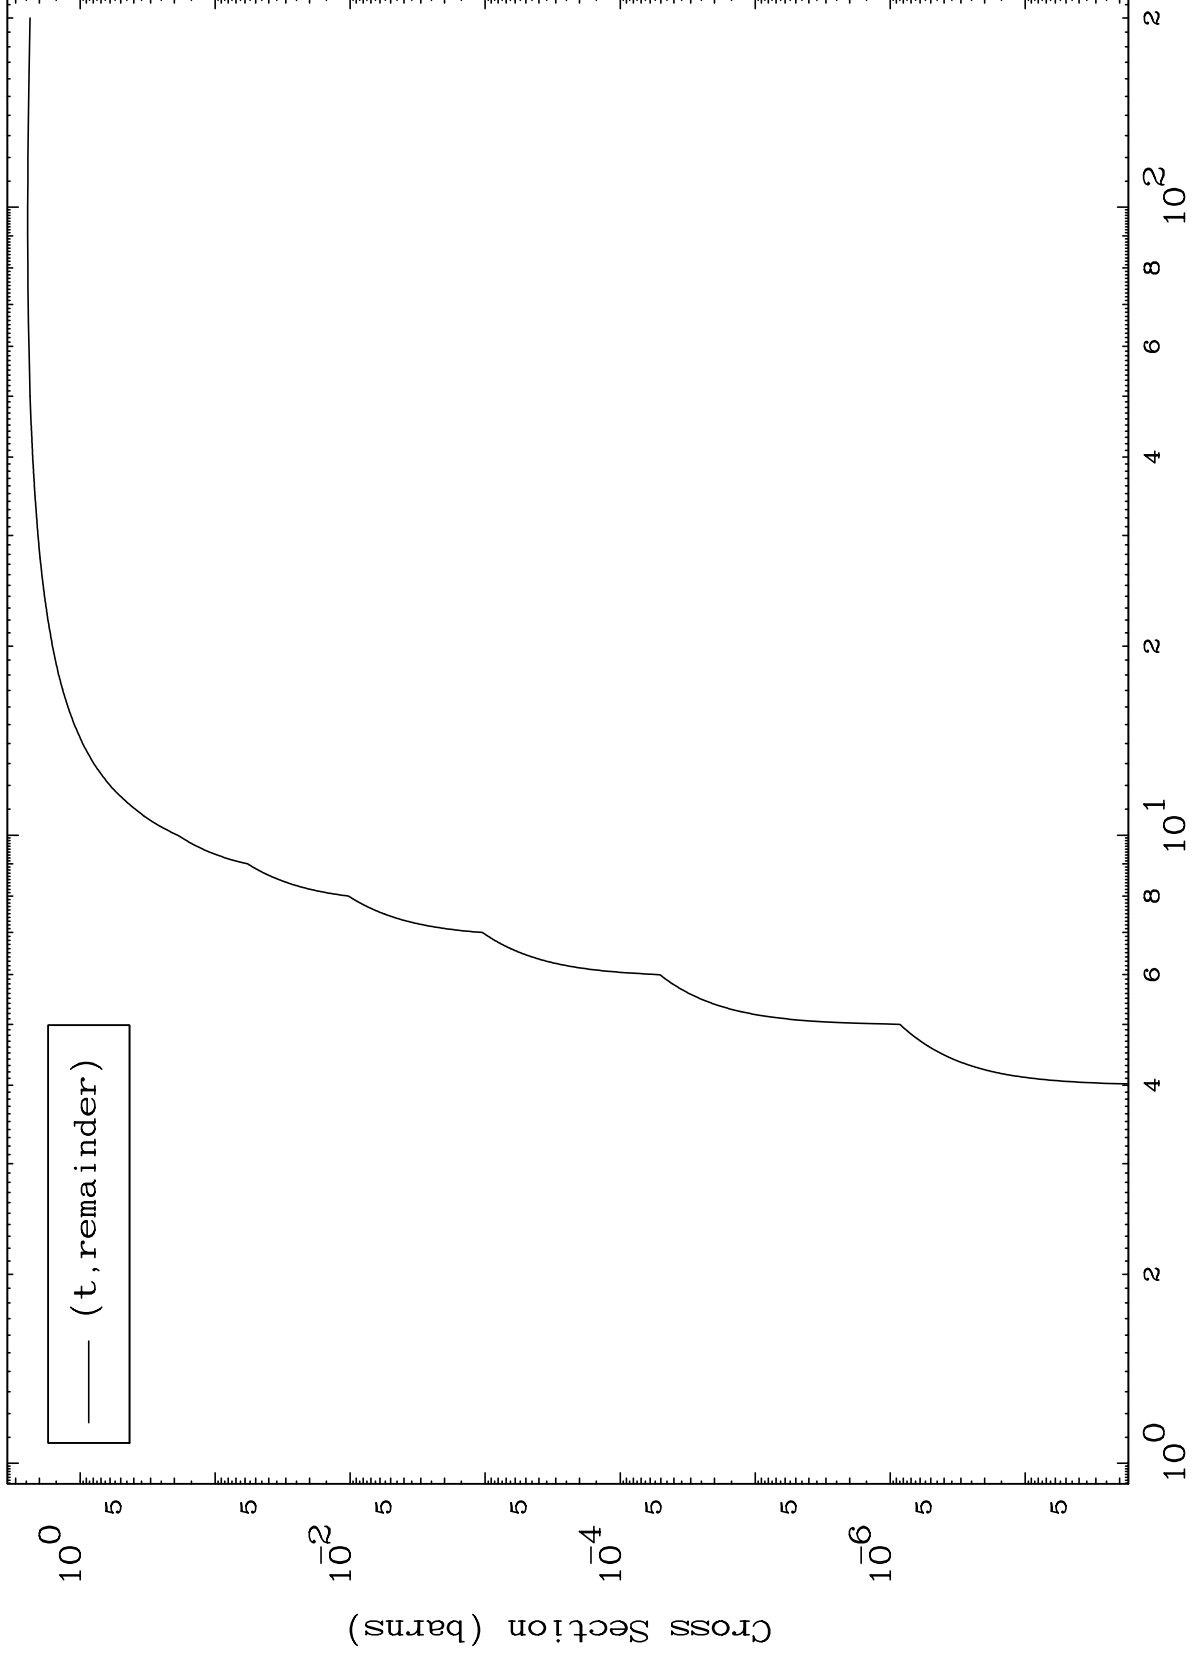

Press Mouse Button to Start

MAT 7501

Triton Major

75-Re-177

0 Kelvin Cross Sections

(t, remainder)

Incident Energy (MeV)

75-Re-177