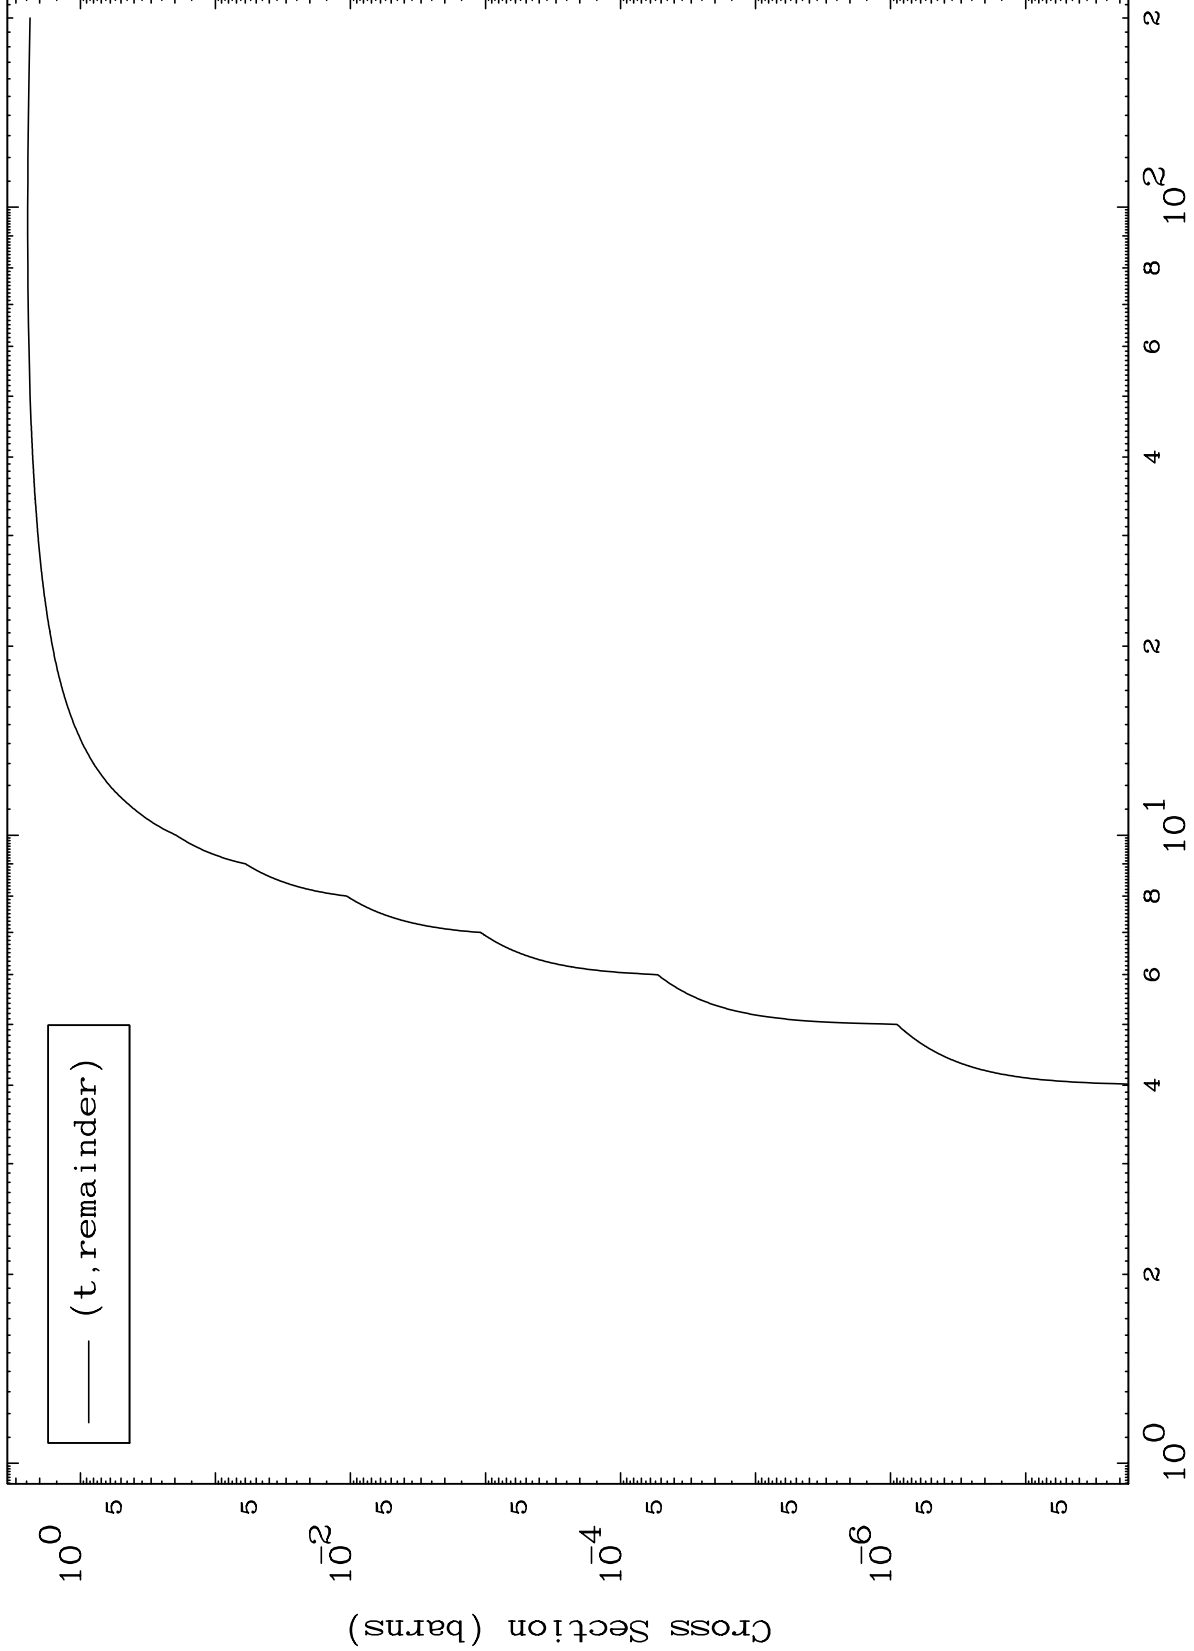

Press Mouse Button to Start

MAT 7507

Triton Major

75-Re-179

0 Kelvin Cross Sections

Incident Energy (MeV)

75-Re-179