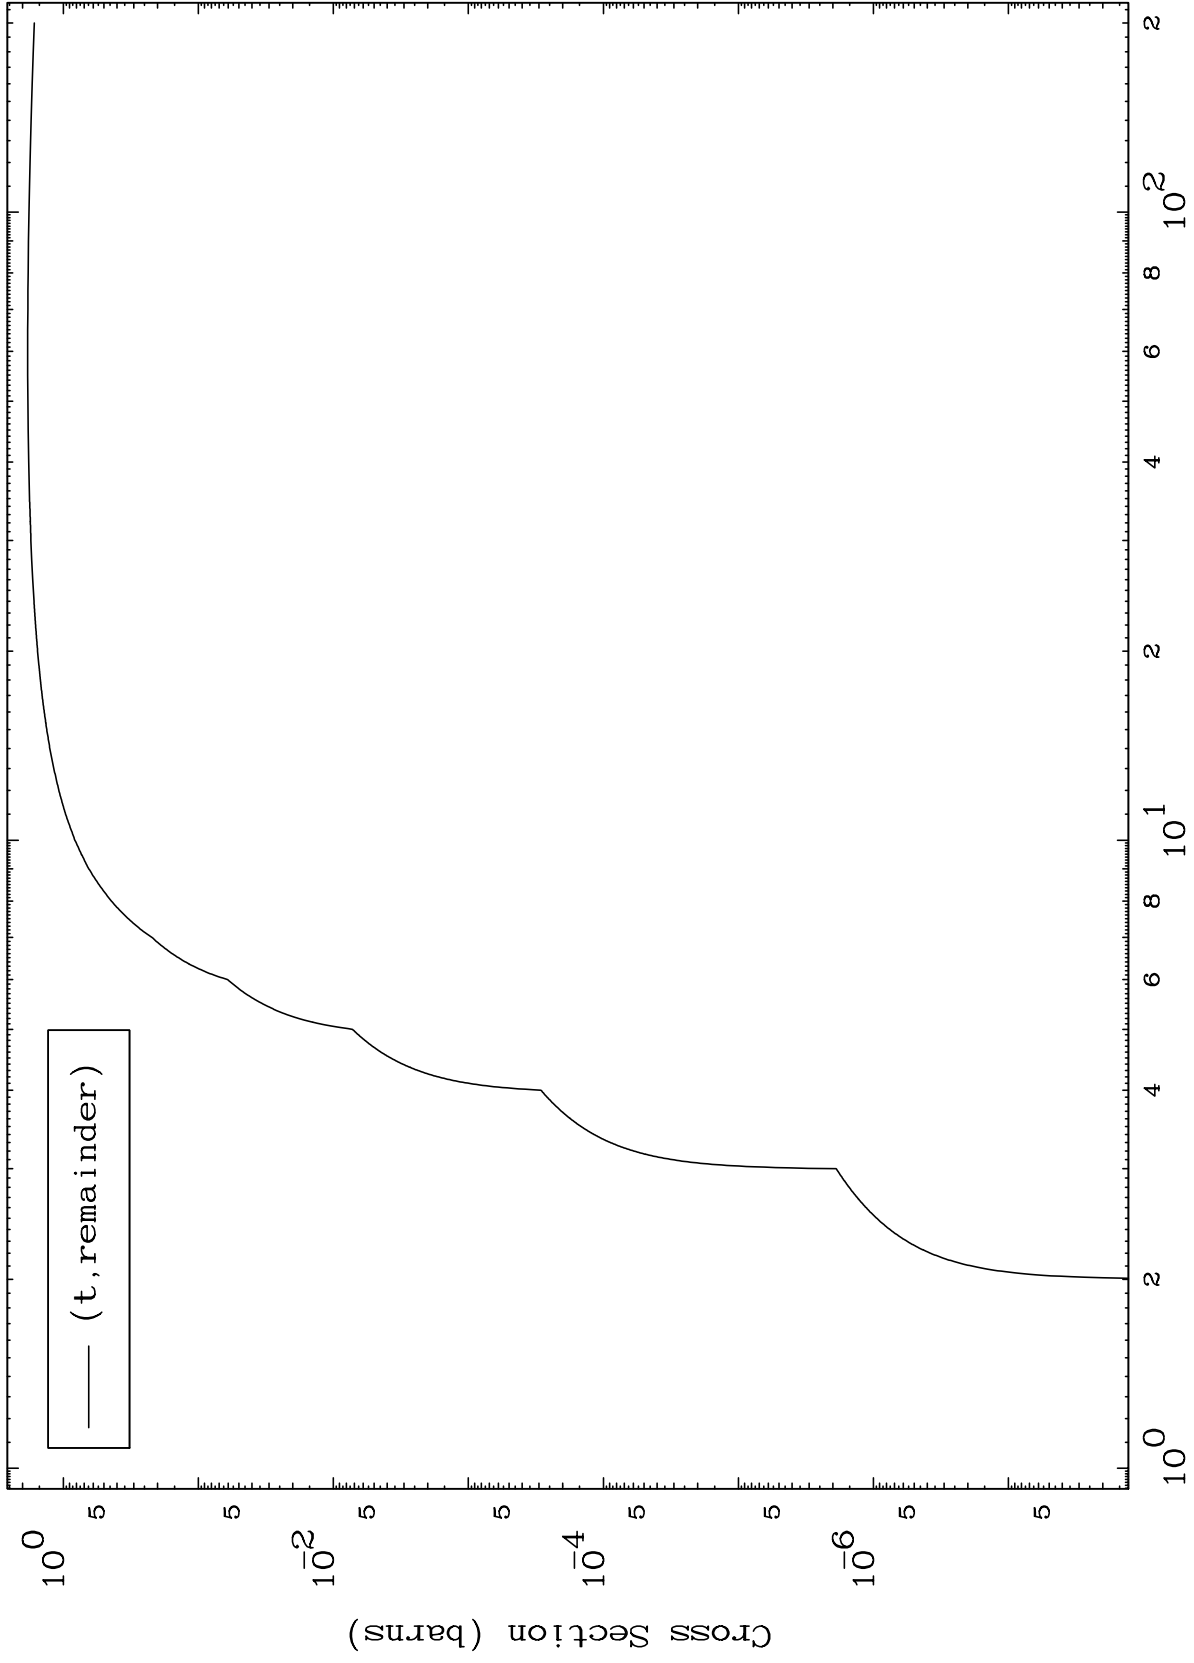

Press Mouse Button to Start

MAT 4489

Triton Major

45-Rh-91

0 Kelvin Cross Sections

Incident Energy (MeV)

45-Rh-91