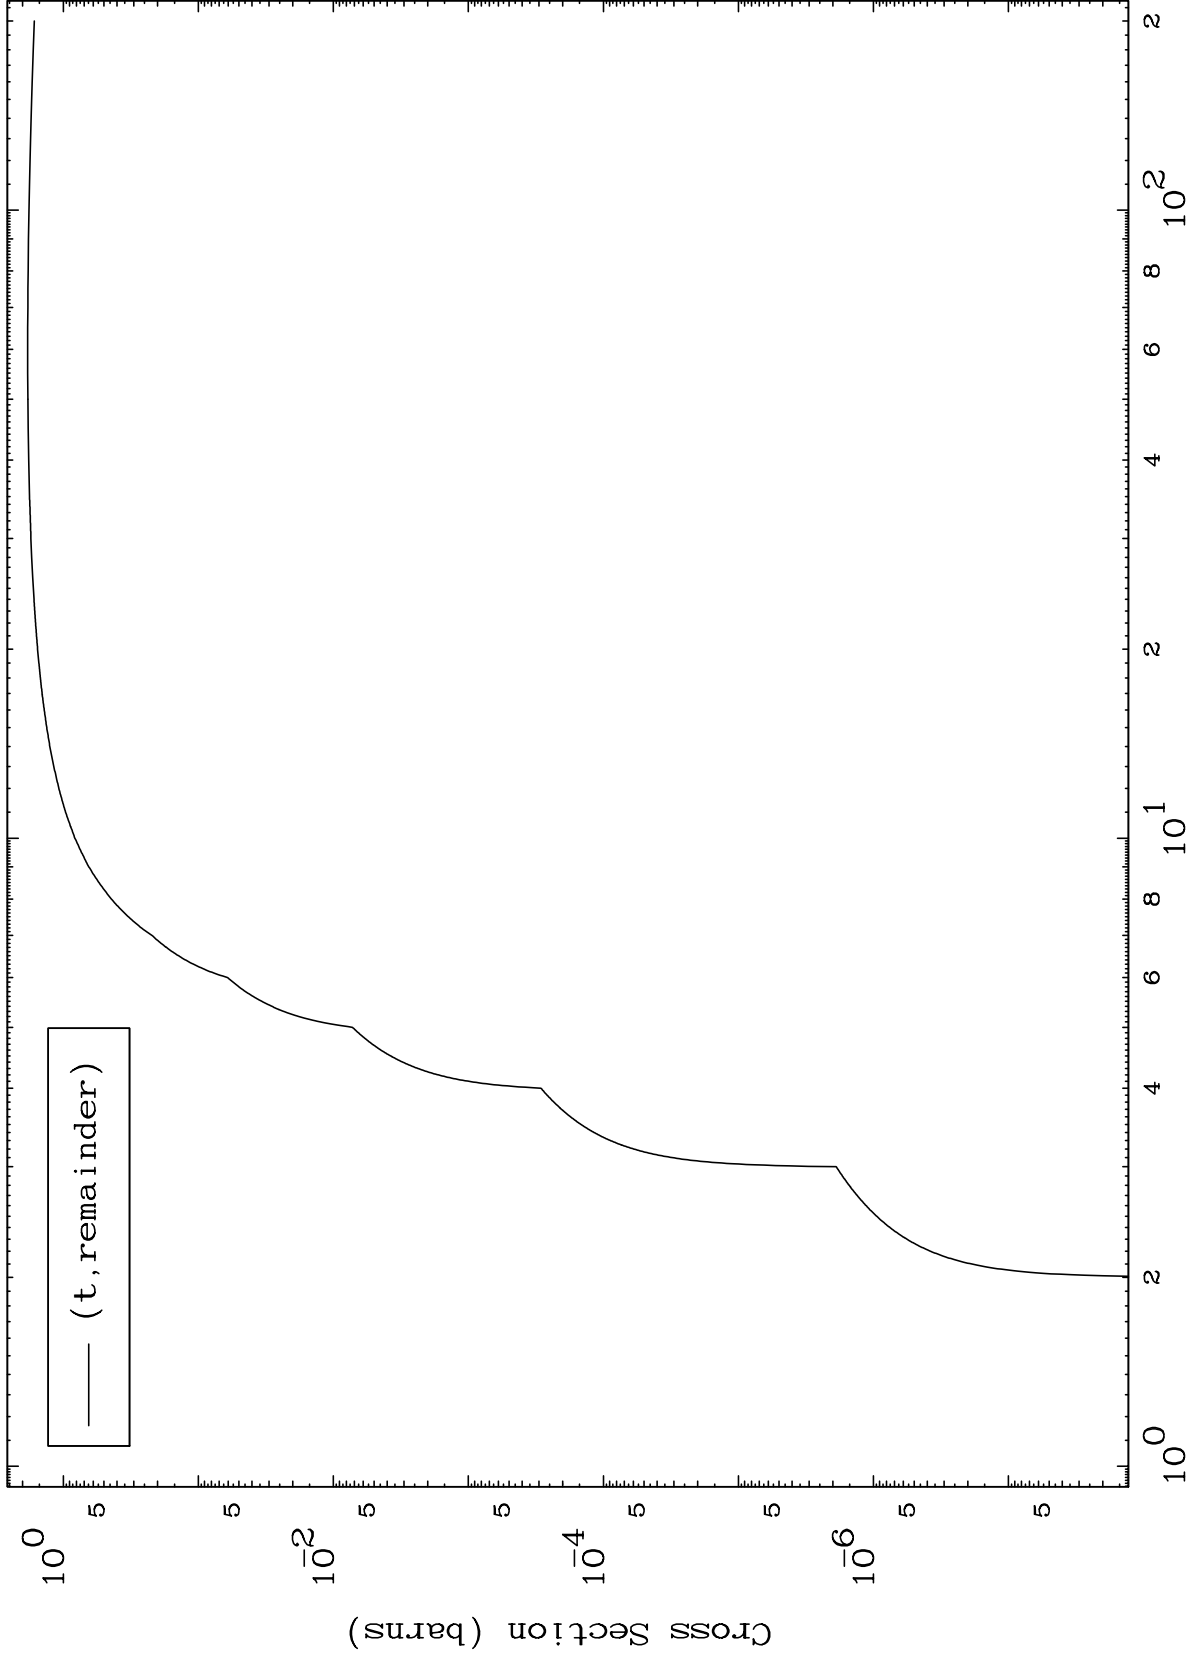

Press Mouse Button to Start

MAT 4490

Triton Major

45-Rh-91

0 Kelvin Cross Sections

Incident Energy (MeV)

45-Rh-91