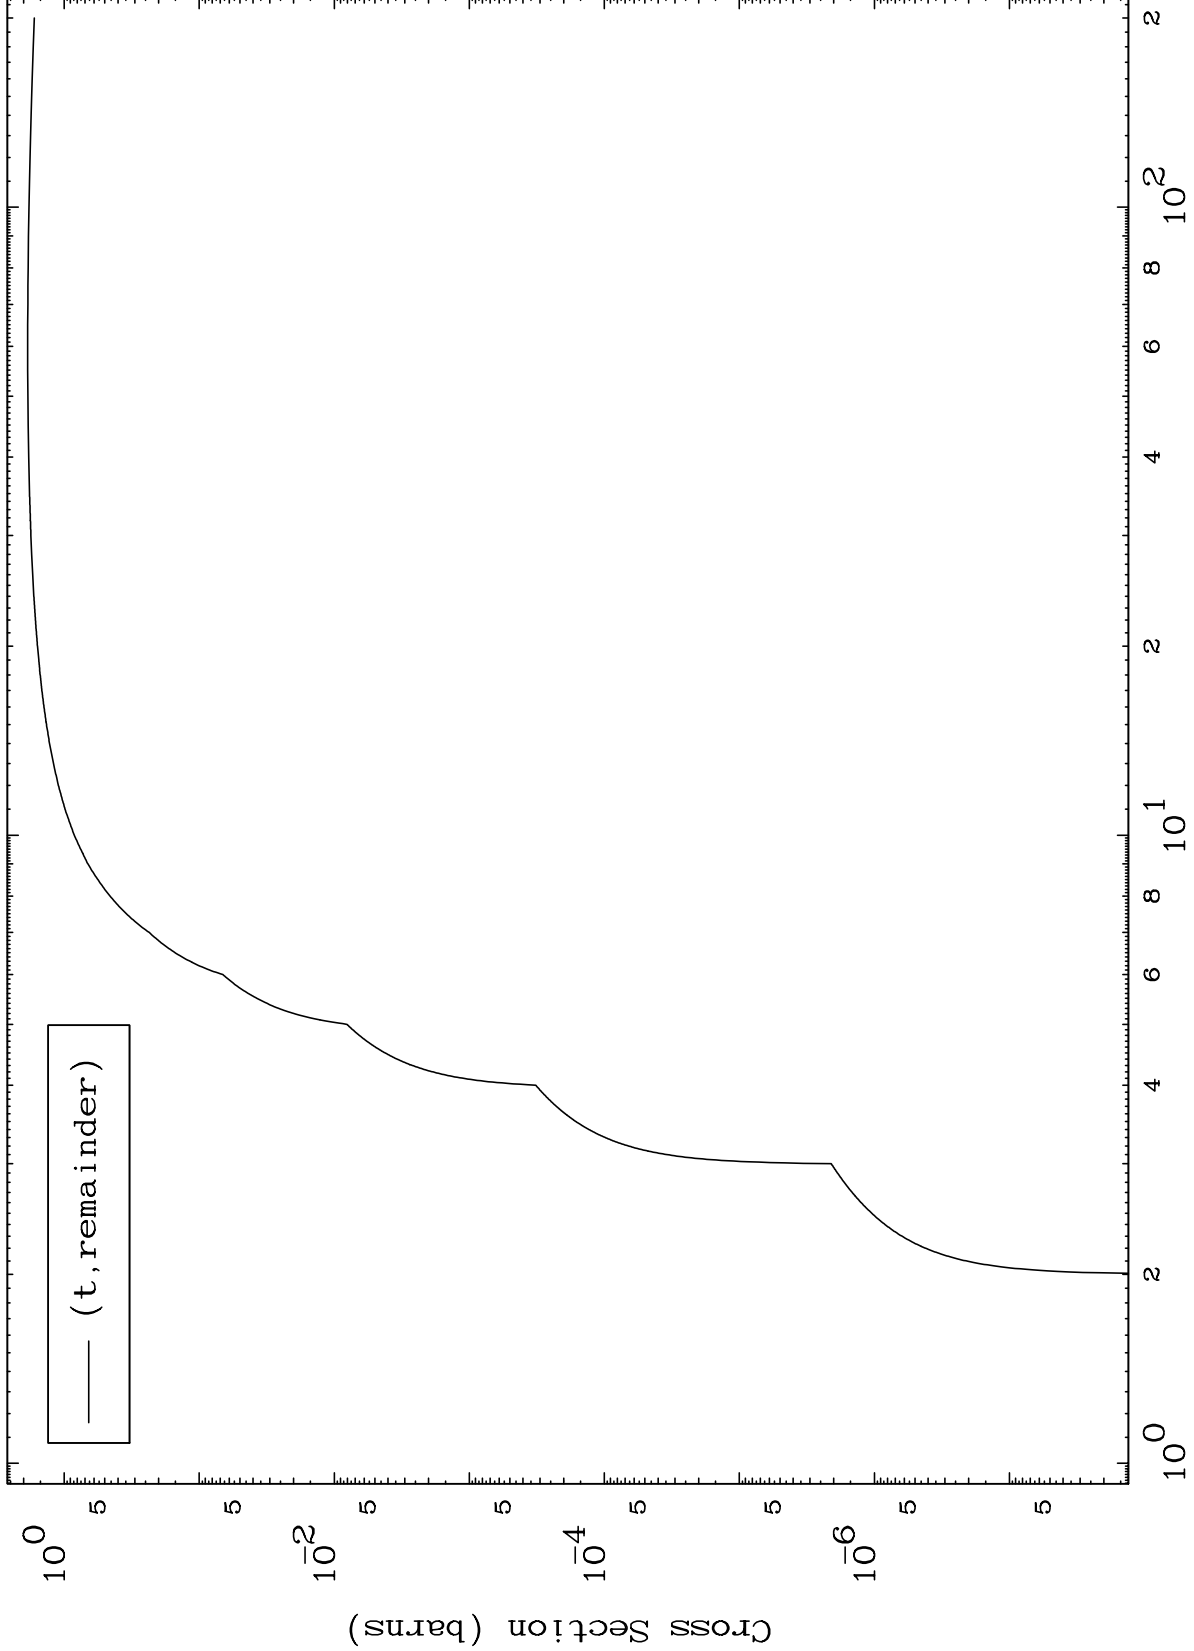

Press Mouse Button to Start

MAT 4498

Triton Major

45-Rh-94

0 Kelvin Cross Sections

Incident Energy (MeV)

45-Rh-94