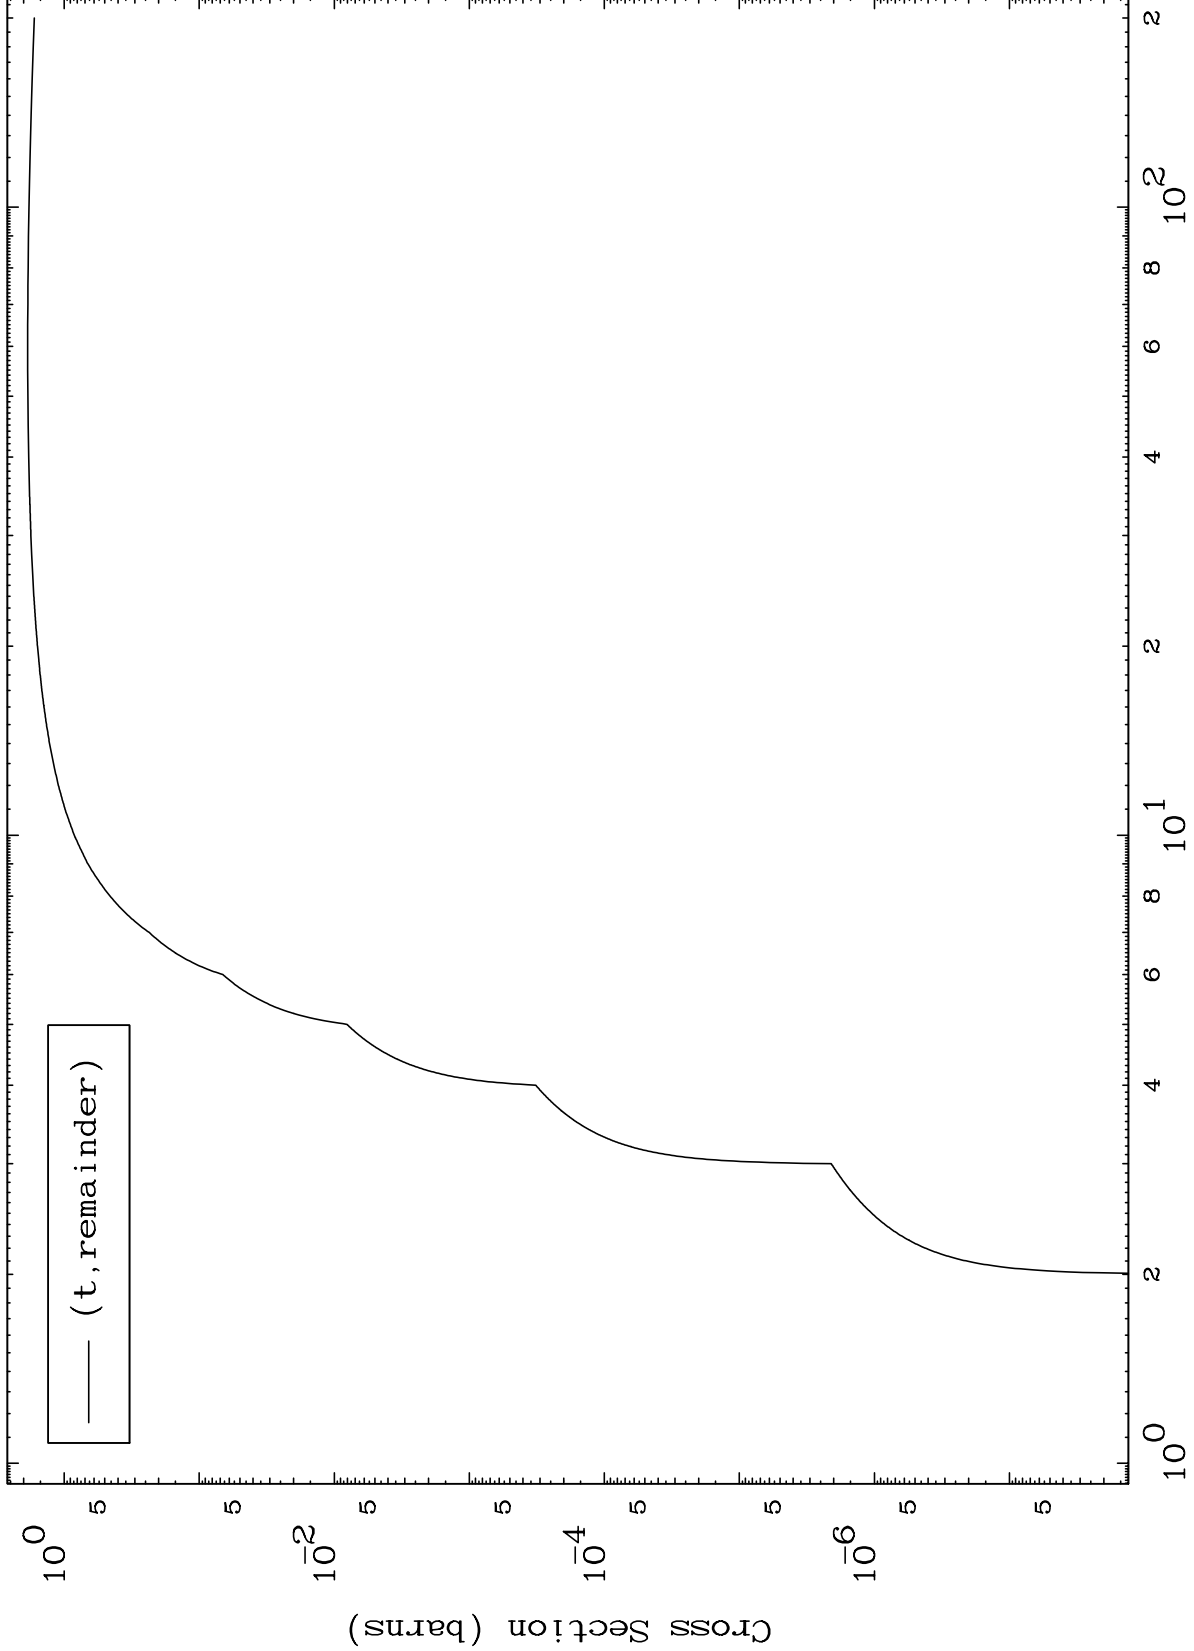

Press Mouse Button to Start

MAT 4499

Triton Major

45-Rh-94

0 Kelvin Cross Sections

Incident Energy (MeV)

45-Rh-94