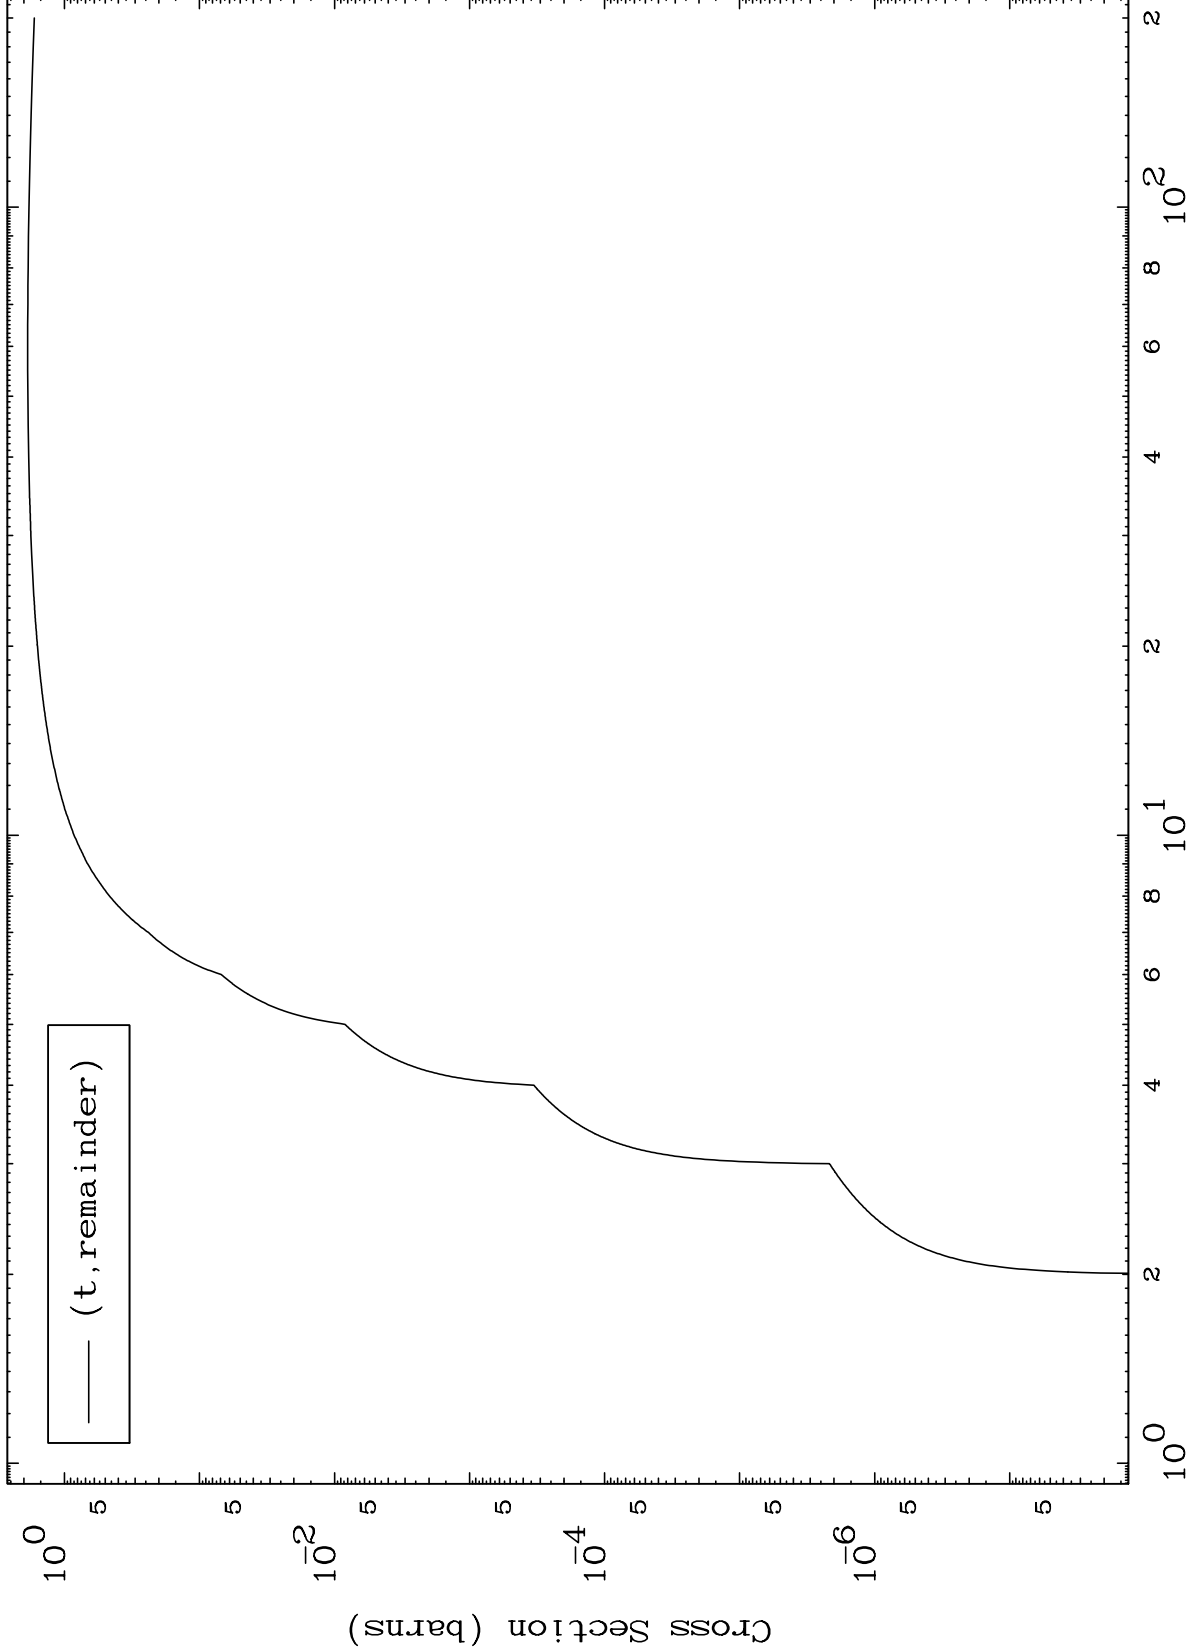

Press Mouse Button to Start

MAT 4502

Triton Major

45-Rh-95

0 Kelvin Cross Sections

Incident Energy (MeV)

45-Rh-95