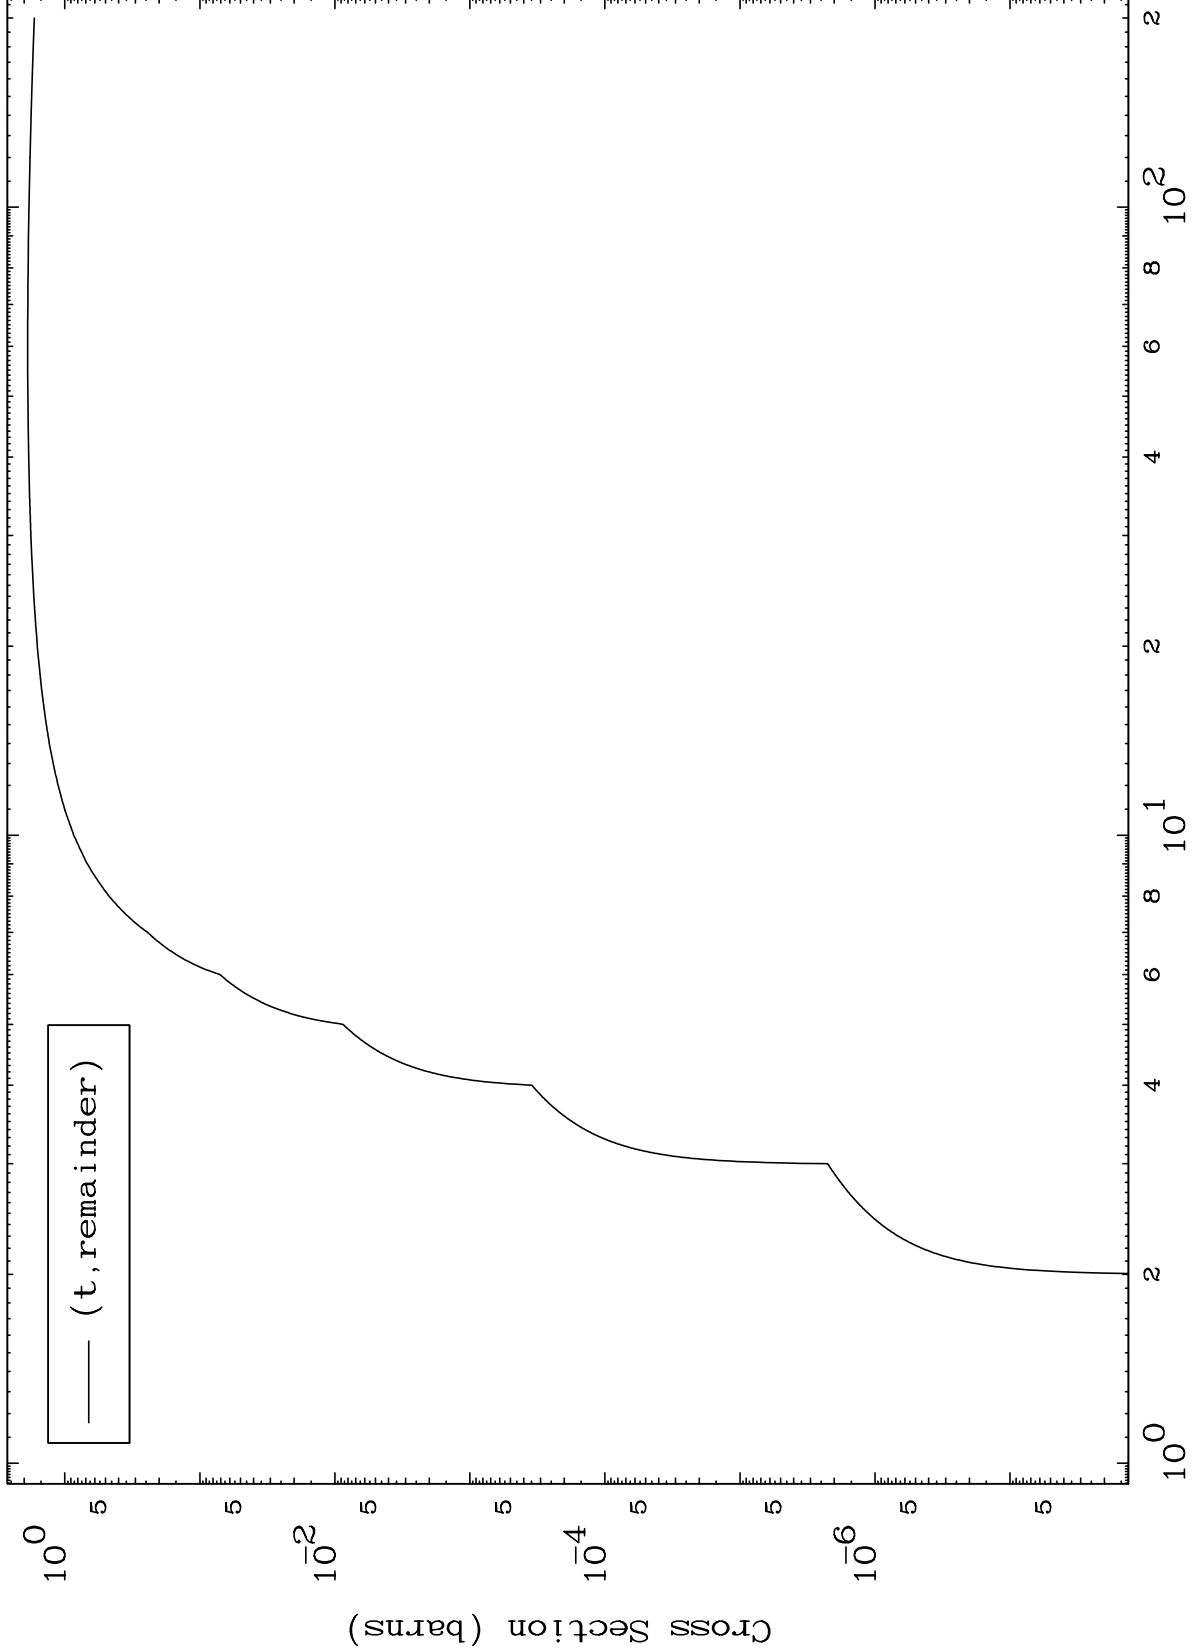

Press Mouse Button to Start

MAT 4505

Triton Major

45-Rh-96

0 Kelvin Cross Sections

Incident Energy (MeV)

45-Rh-96