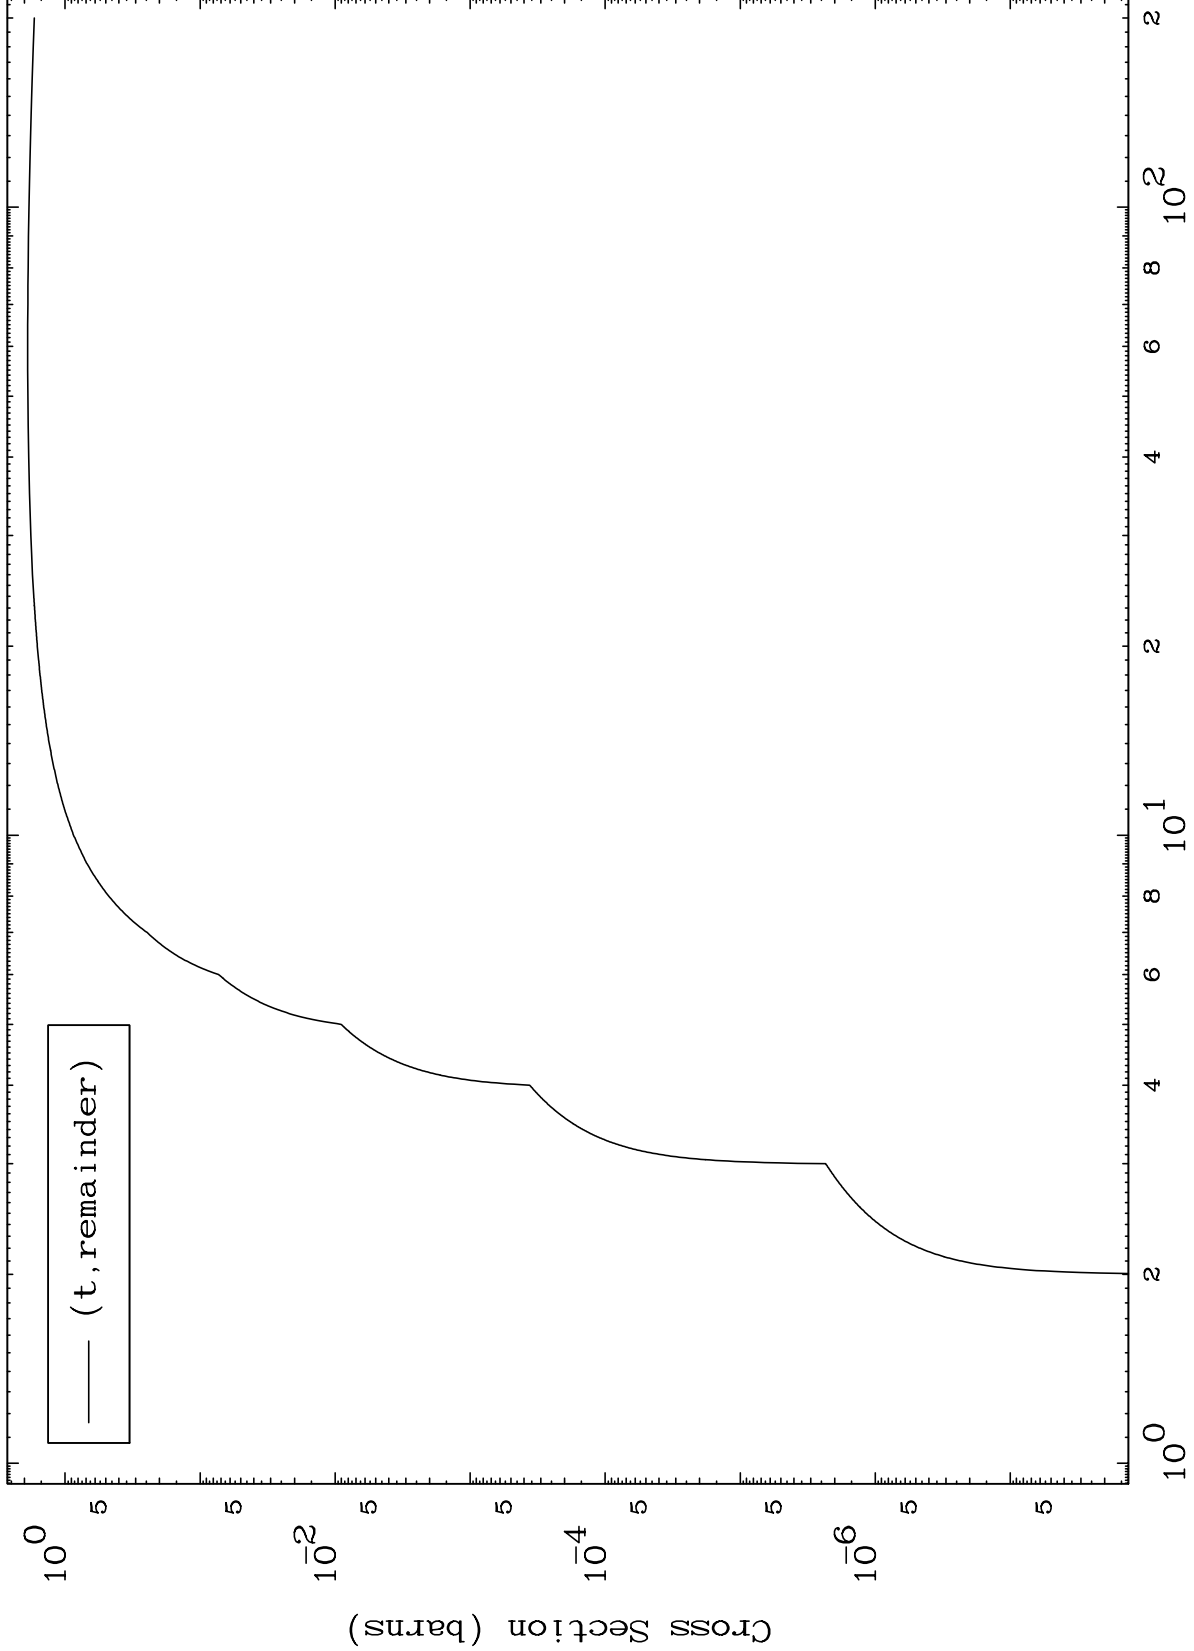

Press Mouse Button to Start

MAT 4507

Triton Major

45-Rh-97

0 Kelvin Cross Sections

Incident Energy (MeV)

45-Rh-97