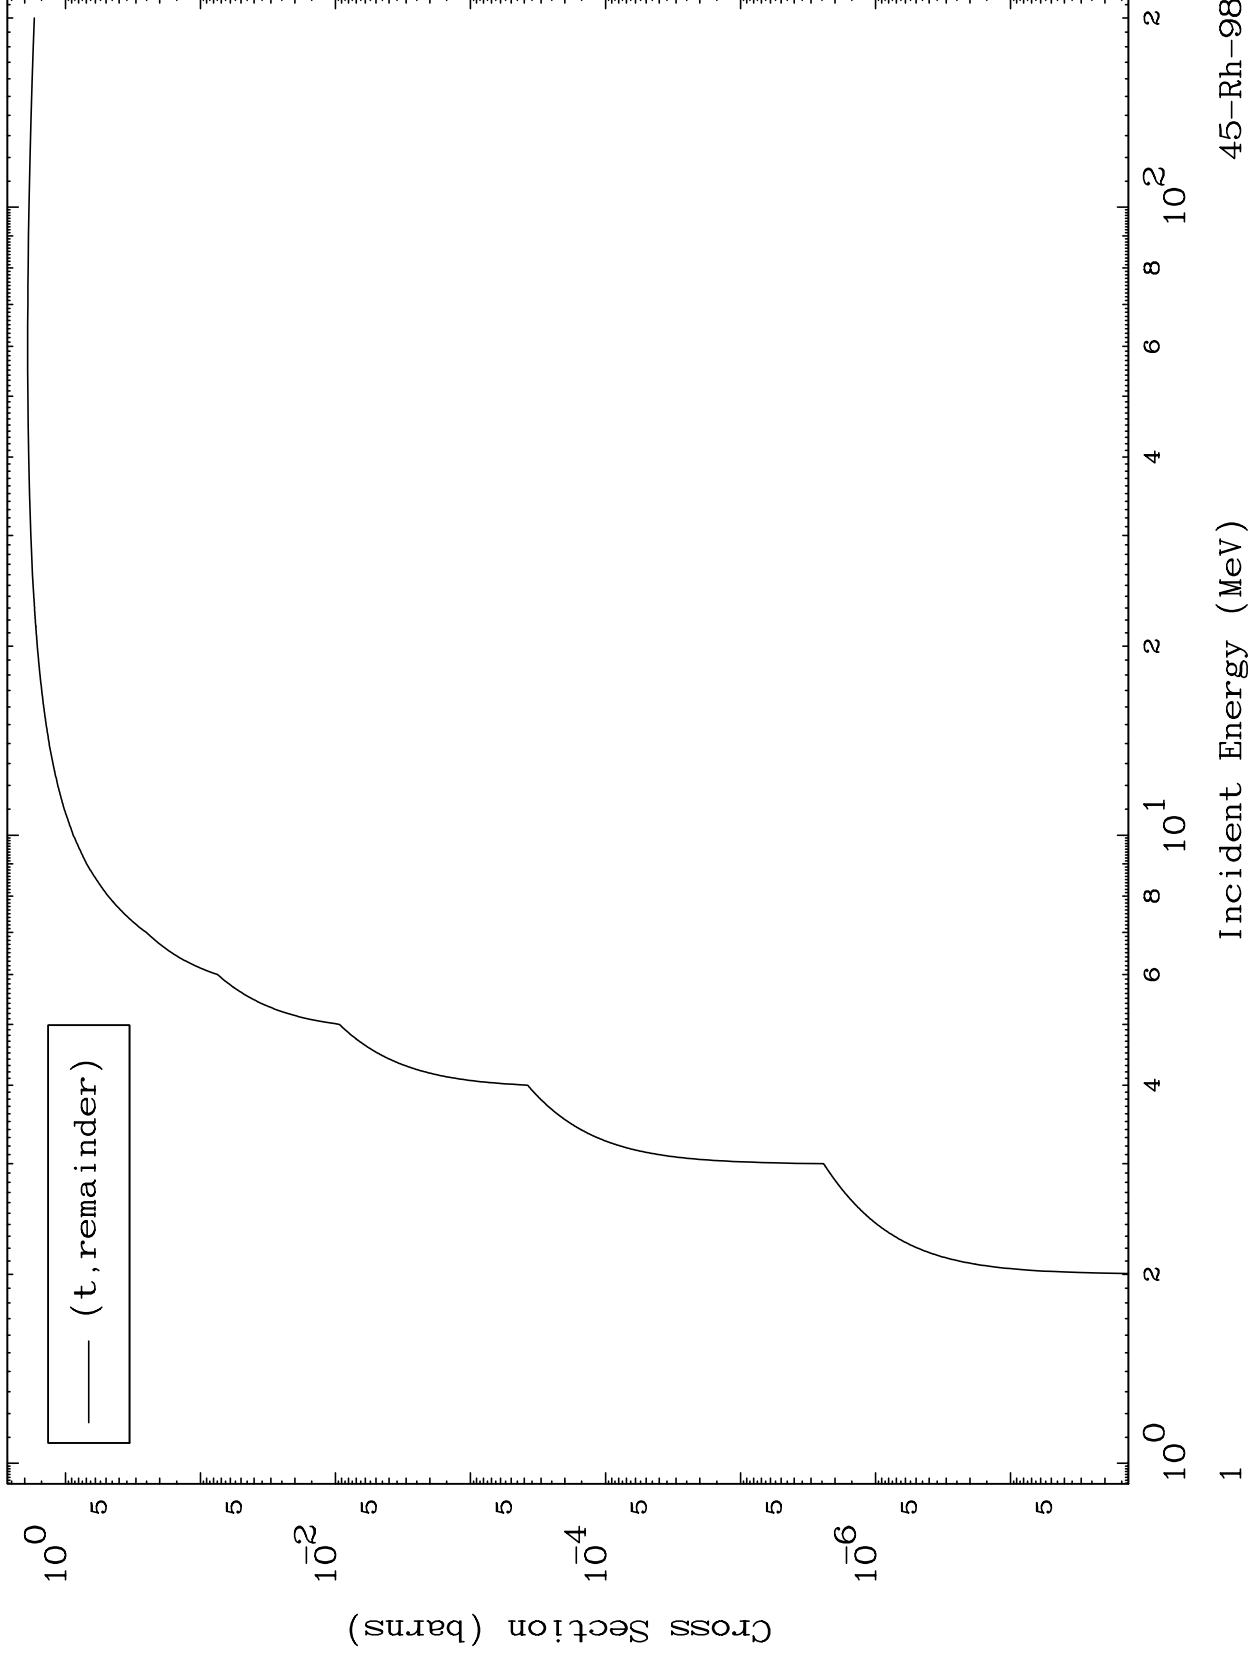

Press Mouse Button to Start

MAT 4511

Triton Major
0 Kelvin Cross Sections

45-Rh-98

Incident Energy (MeV)

45-Rh-98