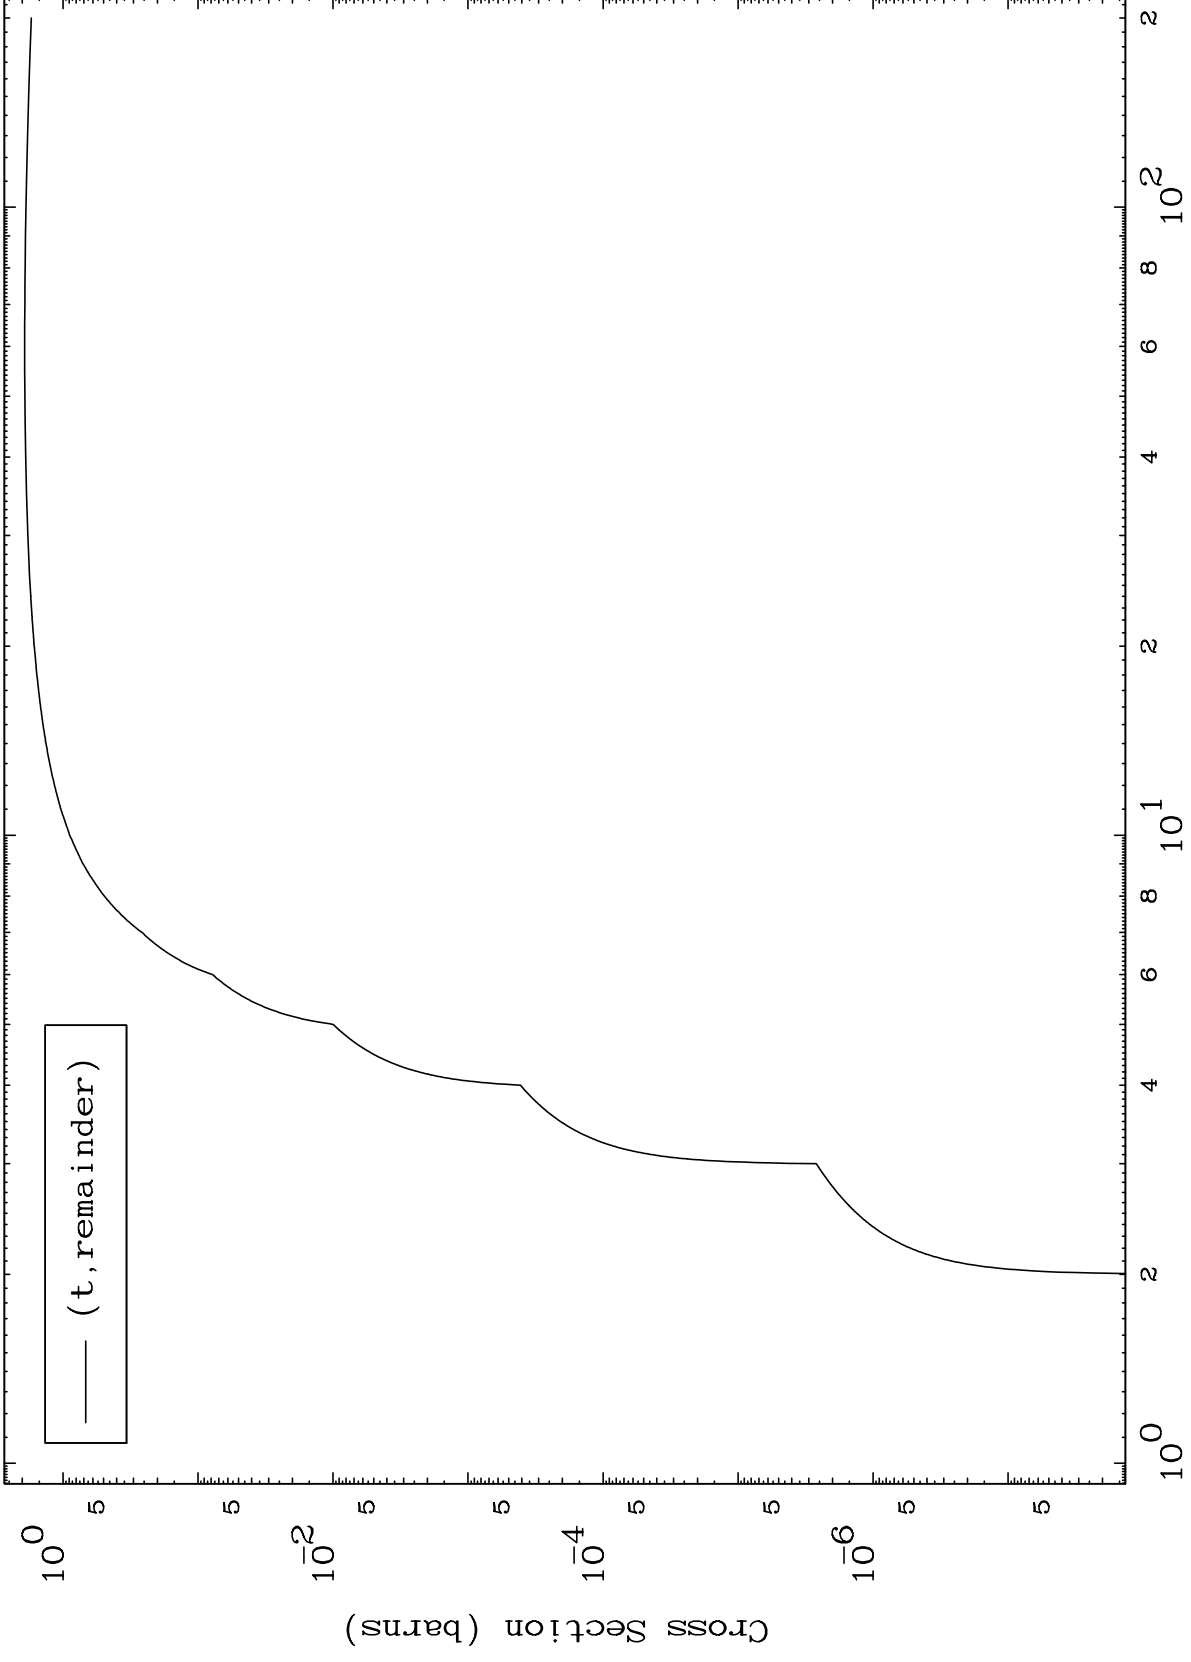

Press Mouse Button to Start

MAT 4517

Triton Major

45-Rh-100

0 Kelvin Cross Sections

Incident Energy (MeV)

45-Rh-100