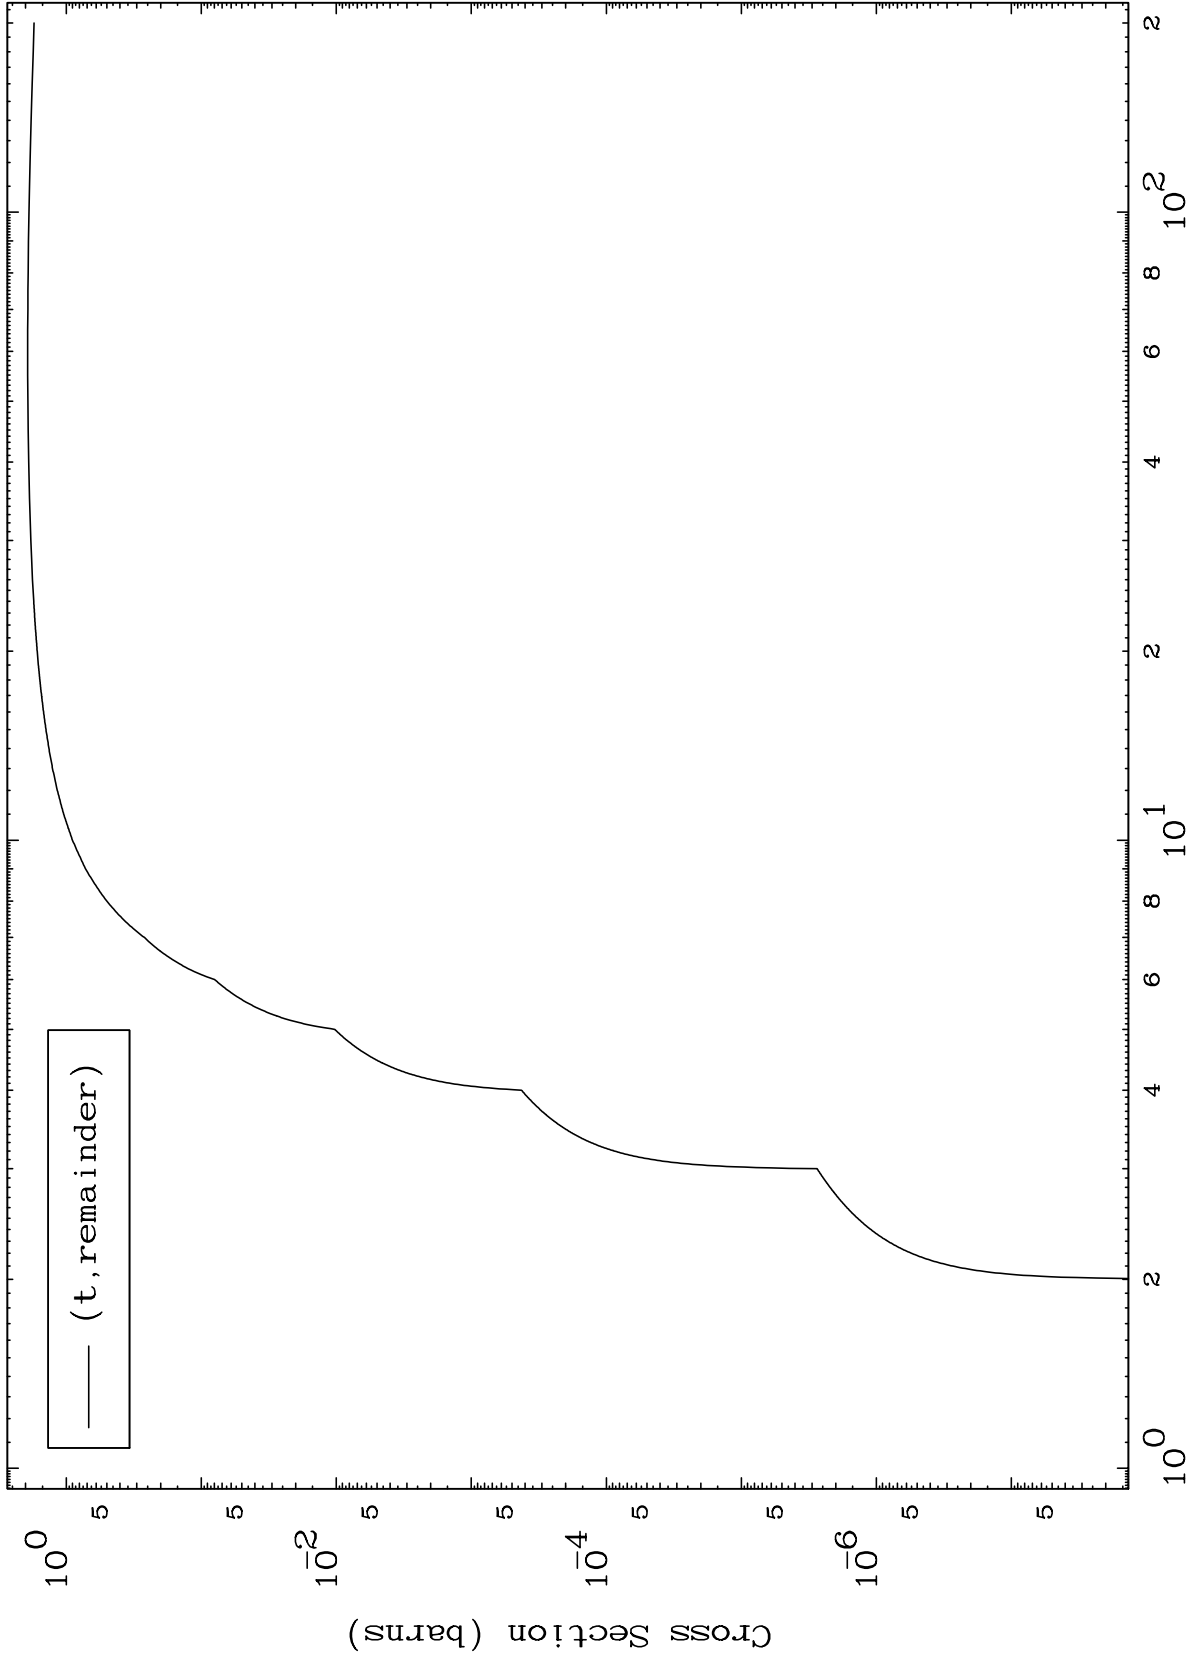

Press Mouse Button to Start

MAT 4519

Triton Major

45-Rh-101

0 Kelvin Cross Sections

Incident Energy (MeV)

45-Rh-101