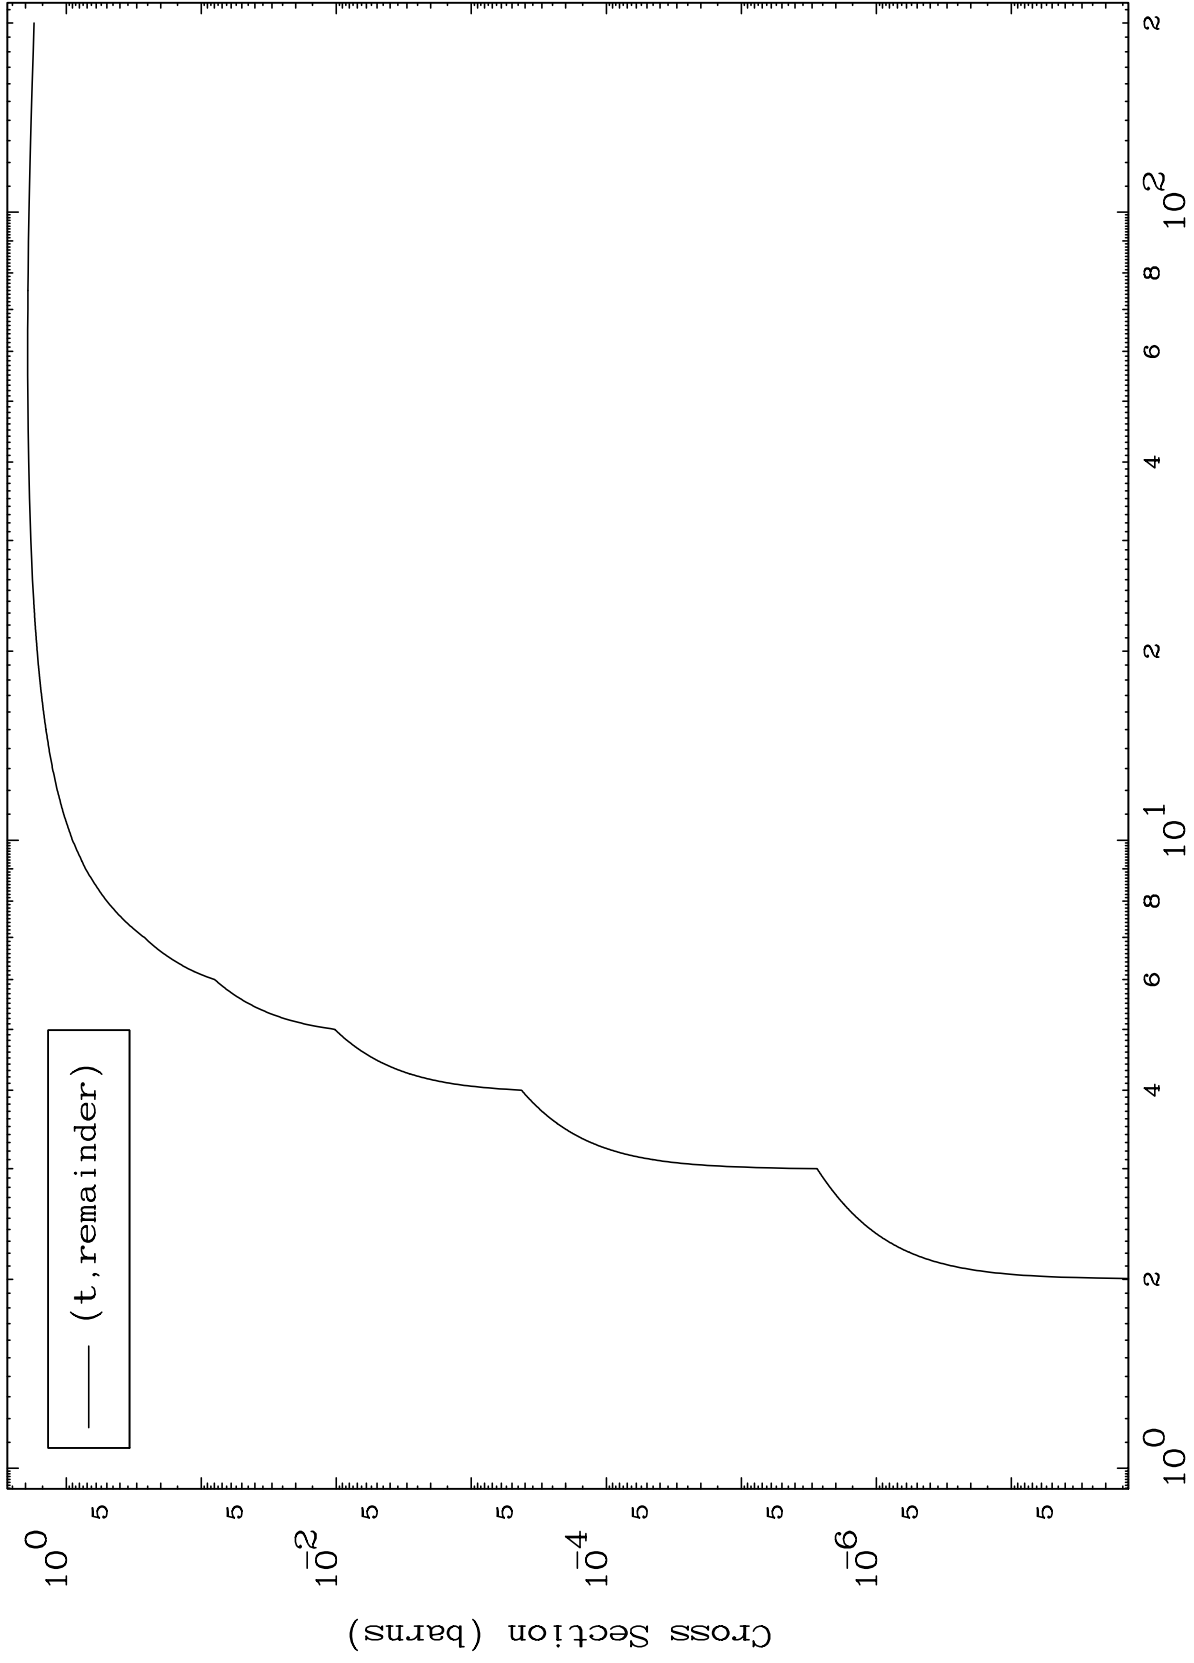

Press Mouse Button to Start

MAT 4520

Triton Major

45-Rh-101

0 Kelvin Cross Sections

Incident Energy (MeV)

45-Rh-101