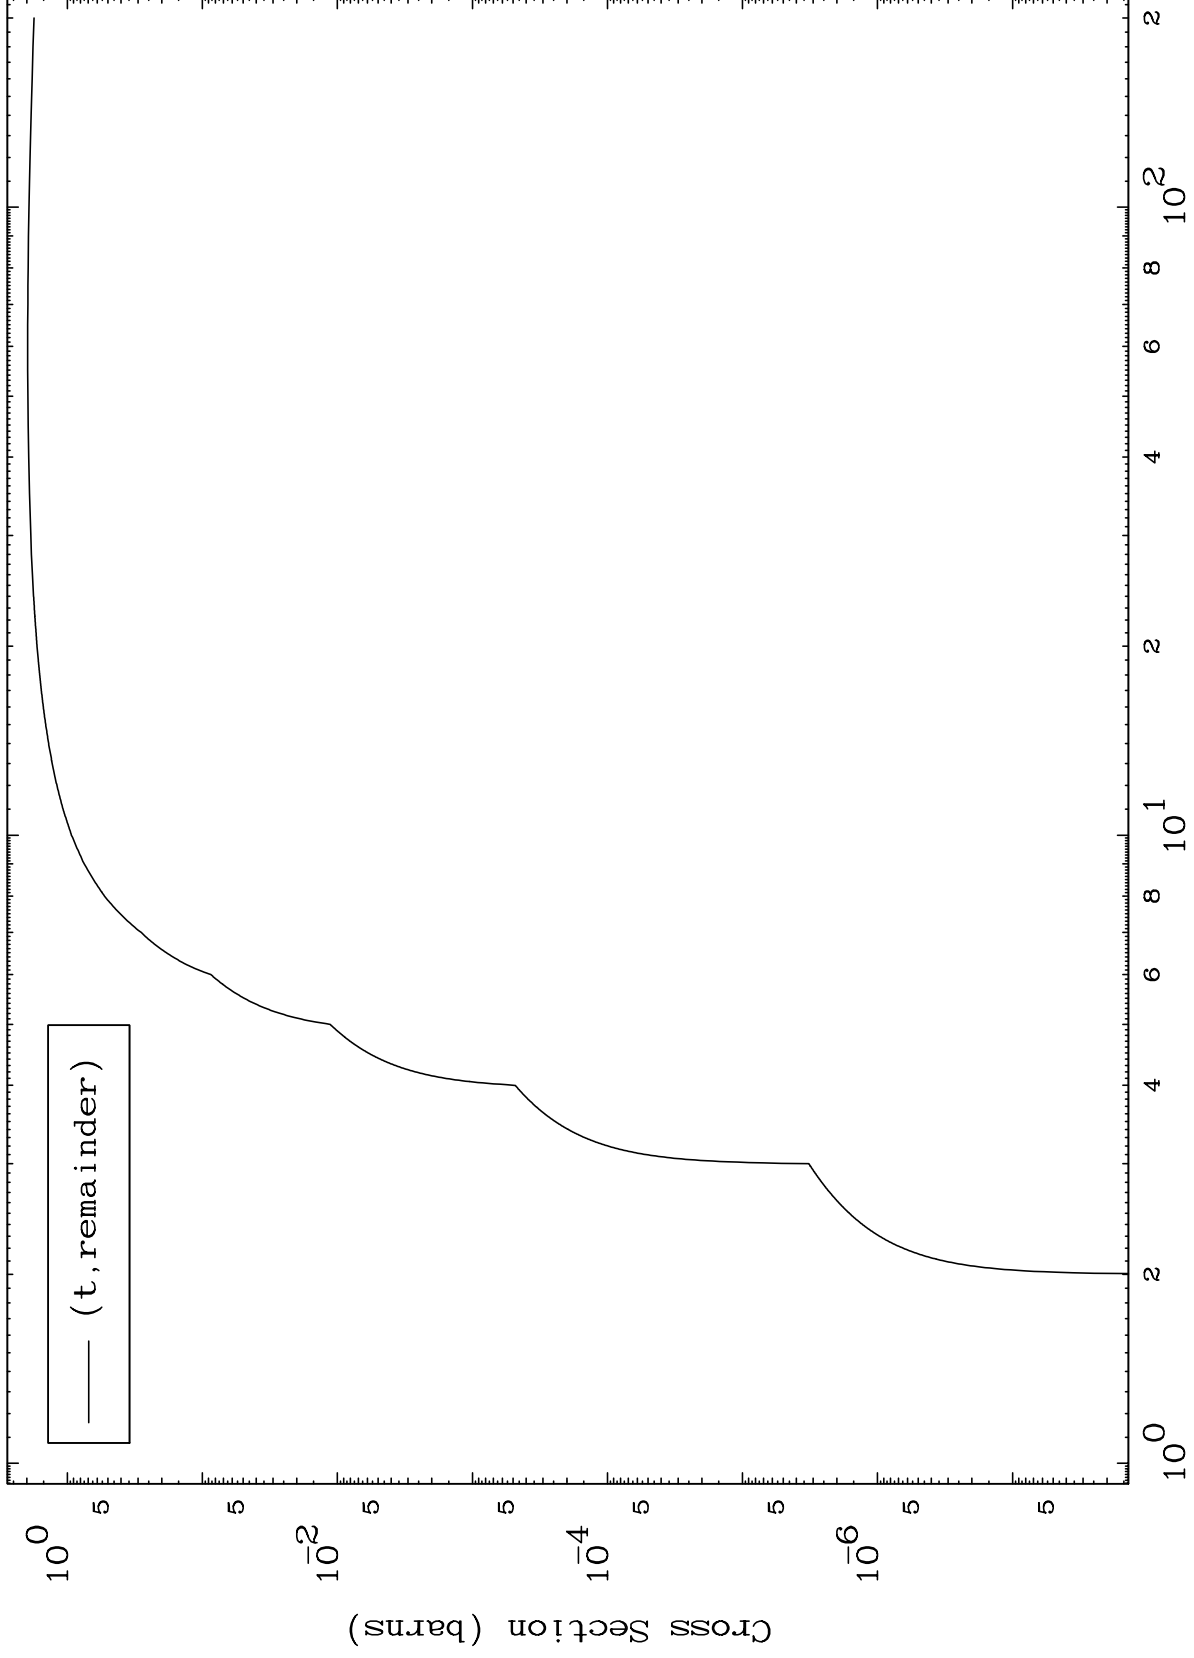

Press Mouse Button to Start

MAT 4531

Triton Major

45-Rh-105

0 Kelvin Cross Sections

Incident Energy (MeV)

45-Rh-105